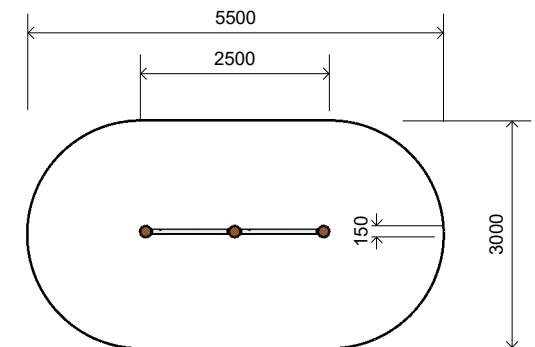

L000701 ROLL OVER BAR - DOUBLE BAR

Product Information

Category: Journey Pathways
Name: ROLL OVER BAR - DOUBLE BAR
Code: L000701

Dimensions (mm)

Length: 2,500
Width: 150
Height: 1,750
Top bar height: 1,500
Lower bar height: 1,000

1 **Perspective**
Scale: NTS

2 **Front View**
Scale: 1:100

3 **Top View**
Scale: 1:100

* Most LyPa products are hand-crafted so actual dimensions may vary.
Please advise of particular requirements or constraints to be accommodated.