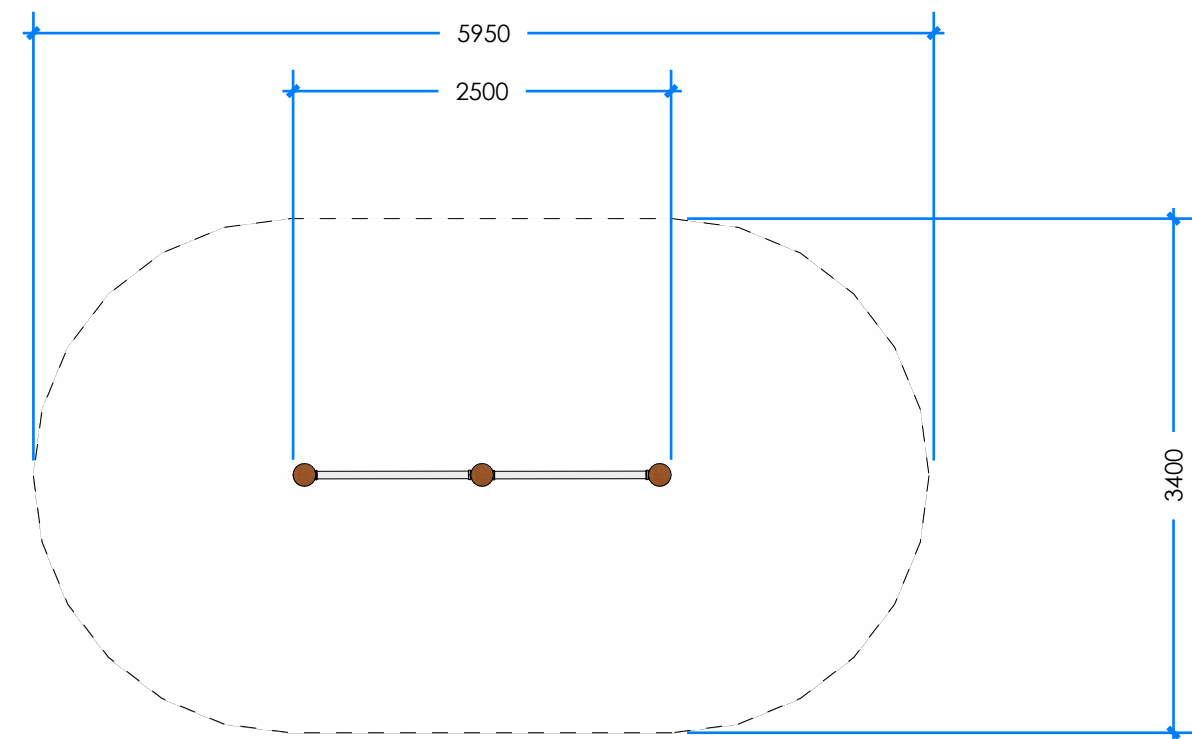

ROLL OVER BAR - COUBLE STAINLESS L000701 - PRODUCT SHEET

Product Information

Category: JOURNEY PATHWAYS
Name: ROLL OVER BAR - COUBLE STAINLESS
Code: L000701
Free Height of Fall: 1,750 mm

1 PERSPECTIVE
Scale: NTS

* Most Lypa products are hand-crafted so actual dimensions may vary.
Please advise of particular requirements or constraints to be accommodated.

** This drawing and the information on it remains the property of lyPa Pty Ltd. Written permission must be obtained from lyPa Pty Ltd to copy or produce the whole or part of this drawing or product.

2 ELEVATION
Scale: 1:50

3 TOP
Scale: 1:50