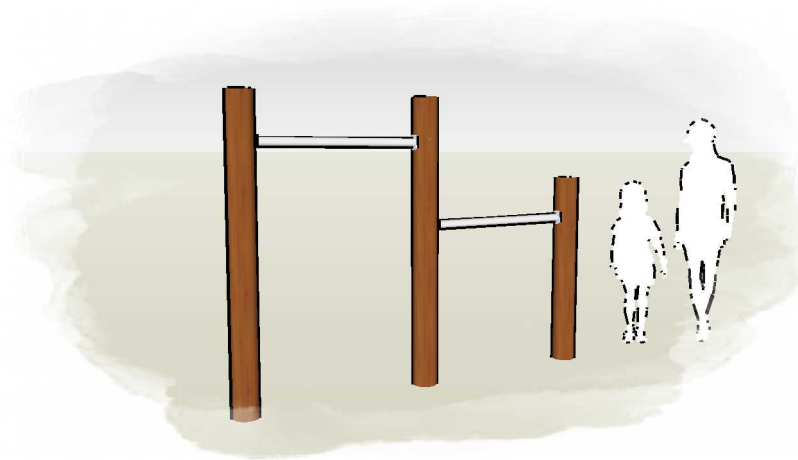

L000701 ROLL OVER BAR - DOUBLE BAR

Product Information

Category: Journey Pathways
Name: ROLL OVER BAR - DOUBLE BAR
Code: L000701

Dimensions (mm)

Length: 2,500
Width: 150
Height: 1,750
Top bar height: 1,500
Lower bar height: 1,000

1 **Perspective**
Scale: NTS

2 **Front View**
Scale: 1:100

3 **Top View**
Scale: 1:100

* Most LyPa products are hand-crafted so actual dimensions may vary.
Please advise of particular requirements or constraints to be accommodated.