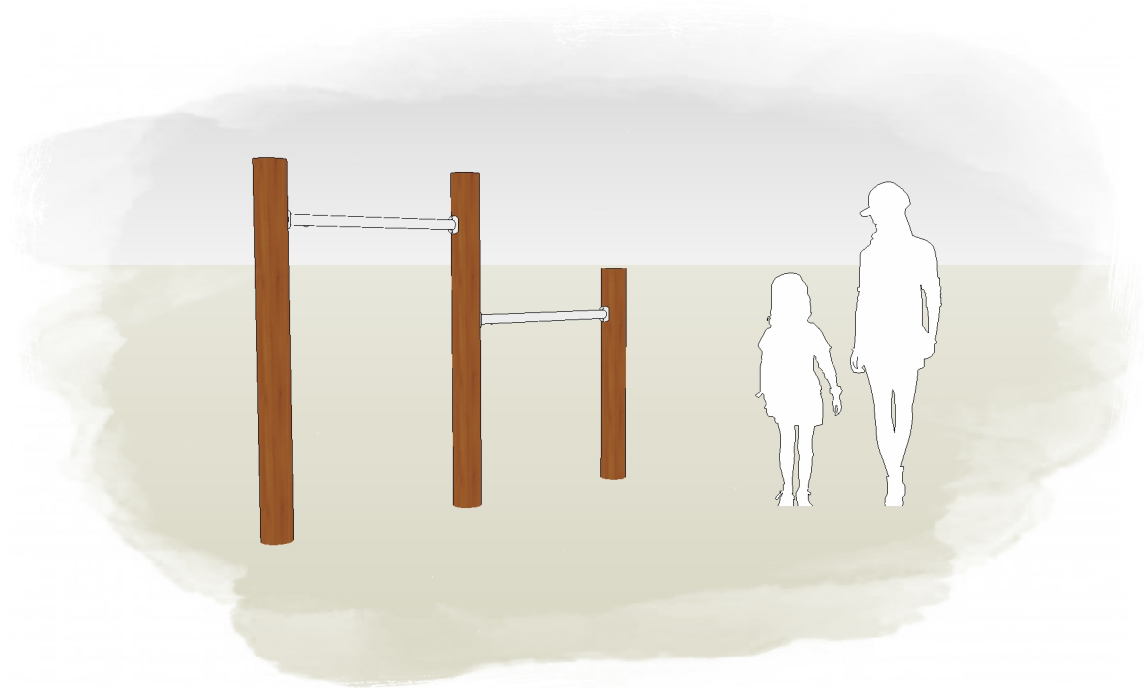

ROLL OVER BAR - COUBLE STAINLESS L000701 - PRODUCT SHEET

Product Information

Category: JOURNEY PATHWAYS
Name: ROLL OVER BAR - COUBLE STAINLESS
Code: L000701
Free Height of Fall: 1,750 mm

1 PERSPECTIVE
Scale: NTS

* Most Lypa products are hand-crafted so actual dimensions may vary.
Please advise of particular requirements or constraints to be accommodated.

** This drawing and the information on it remains the property of lyPa Pty Ltd. Written permission must be obtained from lyPa Pty Ltd to copy or produce the whole or part of this drawing or product.

2 ELEVATION
Scale: 1:50

3 TOP
Scale: 1:50