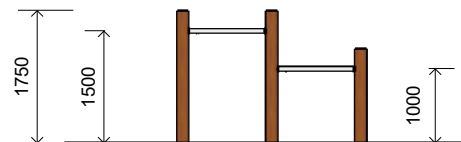

L000701 ROLL OVER BAR - DOUBLE BAR

Product Information

Category: Journey Pathways
Name: ROLL OVER BAR - DOUBLE BAR
Code: L000701

Dimensions (mm)

Length: 2,500
Width: 150
Height: 1,750
Top bar height: 1,500
Lower bar height: 1,000

1 **Perspective**
Scale: NTS

2 **Front View**
Scale: 1:100

3 **Top View**
Scale: 1:100

* Most LyPa products are hand-crafted so actual dimensions may vary.
Please advise of particular requirements or constraints to be accommodated.