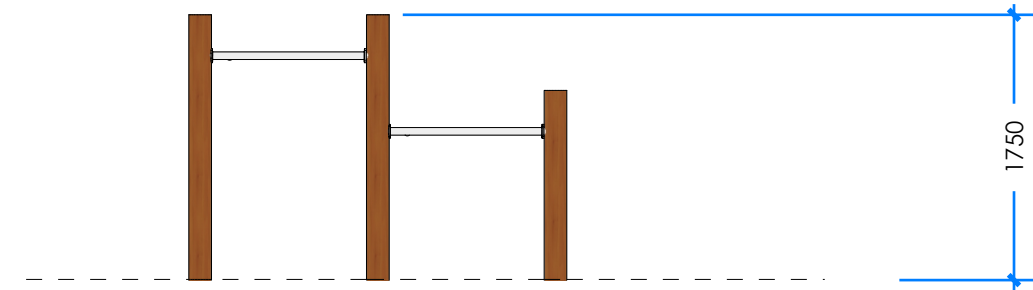

ROLL OVER BAR - COUBLE STAINLESS L000701 - PRODUCT SHEET

Product Information

Category: JOURNEY PATHWAYS
Name: ROLL OVER BAR - COUBLE STAINLESS
Code: L000701
Free Height of Fall: 1,750 mm

1 PERSPECTIVE
Scale: NTS

* Most Lypa products are hand-crafted so actual dimensions may vary.
Please advise of particular requirements or constraints to be accommodated.

** This drawing and the information on it remains the property of lyPa Pty Ltd. Written permission must be obtained from lyPa Pty Ltd to copy or produce the whole or part of this drawing or product.

2 ELEVATION
Scale: 1:50

3 TOP
Scale: 1:50