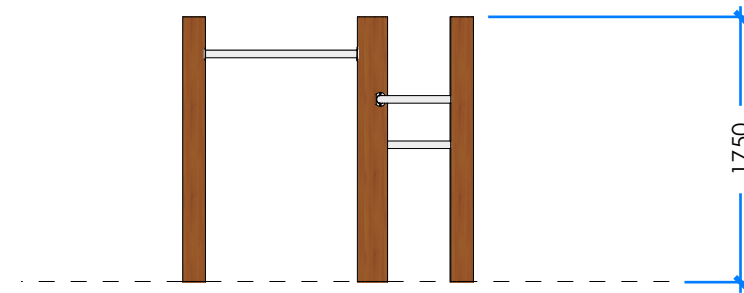

ROLL OVER BAR - TRI BAR STAINLESS L000702 - PRODUCT SHEET

Product Information

Category: JOURNEY PATHWAYS
Name: ROLL OVER BAR - TRI BAR STAINLESS
Code: L000702
Free Height of Fall: 1,750 mm

1 PERSPECTIVE
Scale: NTS

* Most Lypa products are hand-crafted so actual dimensions may vary. Please advise of particular requirements or constraints to be accommodated.

** This drawing and the information on it remains the property of lyPa Pty Ltd. Written permission must be obtained from lyPa Pty Ltd to copy or produce the whole or part of this drawing or product.

2 ELEVATION
Scale: 1:50

3 TOP
Scale: 1:50