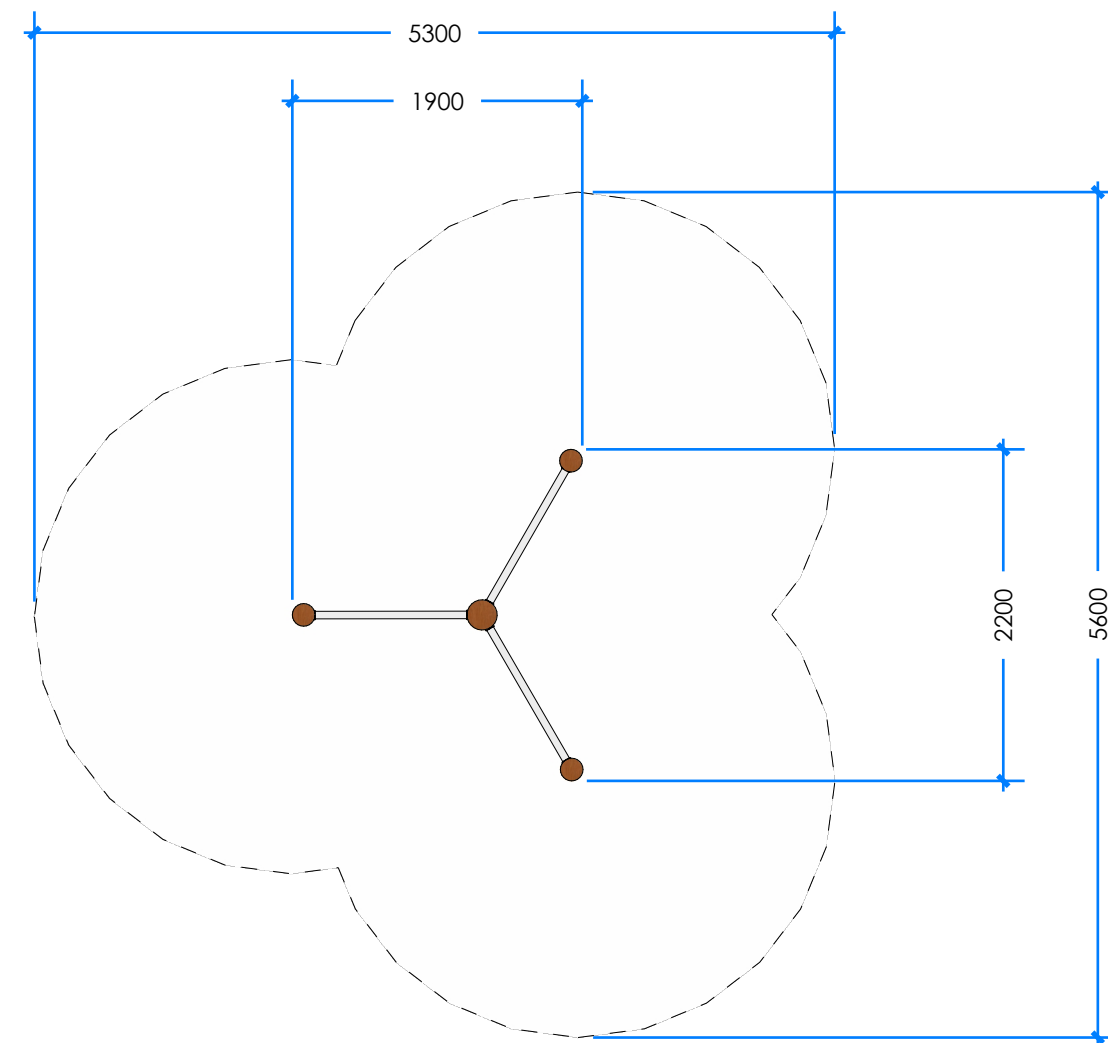

ROLL OVER BAR - TRI BAR STAINLESS L000702 - PRODUCT SHEET

Product Information

Category: JOURNEY PATHWAYS
Name: ROLL OVER BAR - TRI BAR STAINLESS
Code: L000702
Free Height of Fall: 1,750 mm

1 PERSPECTIVE
Scale: NTS

2 ELEVATION
Scale: 1:50

3 TOP
Scale: 1:50