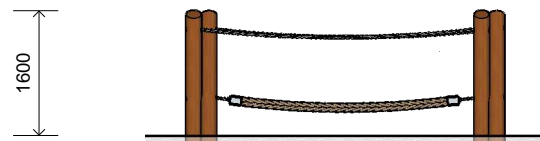

L003600 ROPE WALK

Product Information

Category:	Journey Pathways
Name:	Rope Walk
Code:	L003600

Dimensions (mm) - Variable

Length:	4,200
Width:	1,500
Rope Height:	500
Overall Height:	1,600

1 **Perspective**
Scale: NTS

2 **Front View**
Scale: 1:100

3 **Top View**
Scale: 1:100

* Most LyPa products are hand-crafted so actual dimensions may vary.
Please advise of particular requirements or constraints to be accommodated.