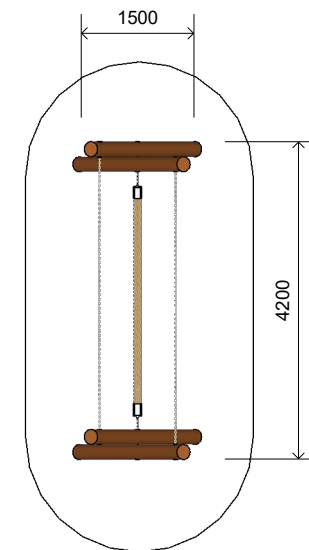

L003600 ROPE WALK

Product Information

Category:	Journey Pathways
Name:	Rope Walk
Code:	L003600

Dimensions (mm) - Variable

Length:	4,200
Width:	1,500
Rope Height:	500
Overall Height:	1,600

1 **Perspective**
Scale: NTS

2 **Front View**
Scale: 1:100

3 **Top View**
Scale: 1:100

* Most LyPa products are hand-crafted so actual dimensions may vary.
Please advise of particular requirements or constraints to be accommodated.