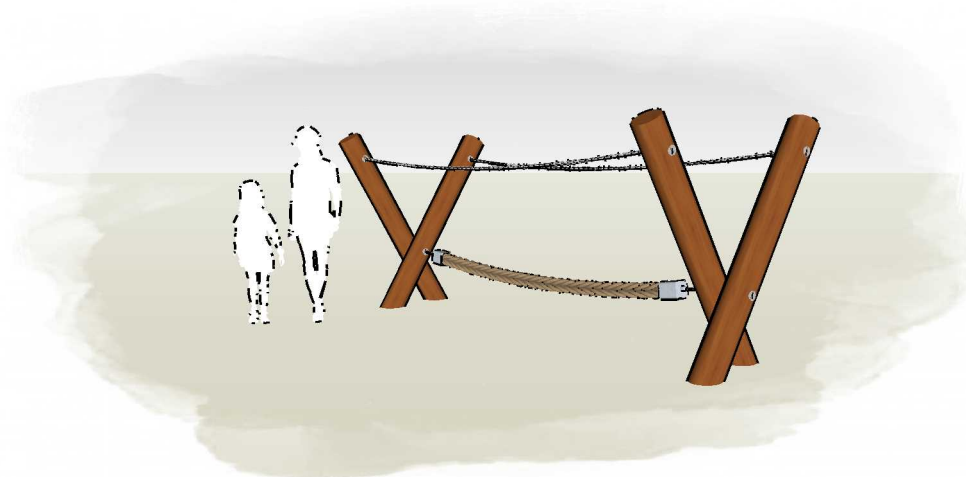

L003600 ROPE WALK

Product Information

Category:	Journey Pathways
Name:	Rope Walk
Code:	L003600

Dimensions (mm) - Variable

Length:	4,200
Width:	1,500
Rope Height:	500
Overall Height:	1,600

1 **Perspective**
Scale: NTS

2 **Front View**
Scale: 1:100

3 **Top View**
Scale: 1:100

* Most LyPa products are hand-crafted so actual dimensions may vary.
Please advise of particular requirements or constraints to be accommodated.