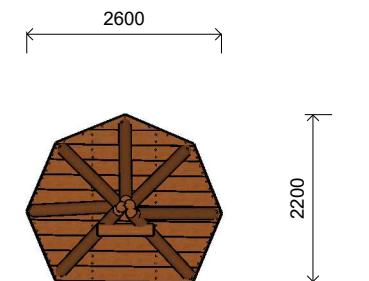

L001006 RUSTIC TEE PEE W DECK

Product Information

Category: Cubby Spaces
Name: Rustic Tee Pee w Deck
Code: L001006

Dimensions (mm)

Length: 2,200
Width: 2,600
Height: 2,900

1 **Perspective**
Scale: NTS

2 **Front View**
Scale: 1:100

3 **Top View**
Scale: 1:100

* Most LyPa products are hand-crafted so actual dimensions may vary.
Please advise of particular requirements or constraints to be accommodated.

** This drawing and the information on it remains the property of lyPa Pty Ltd. Written permission must be obtained from lyPa Pty Ltd to copy or produce the whole or part of this drawing or product.