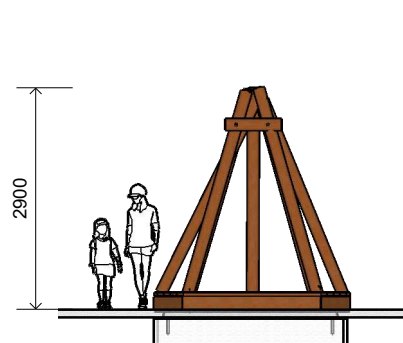

L001006 RUSTIC TEE PEE W DECK

Product Information

Category: Cubby Spaces
Name: Rustic Tee Pee w Deck
Code: L001006

Dimensions (mm)

Length: 2,200
Width: 2,600
Height: 2,900

1 **Perspective**
Scale: NTS

2 **Front View**
Scale: 1:100

3 **Top View**
Scale: 1:100

* Most LyPa products are hand-crafted so actual dimensions may vary.
Please advise of particular requirements or constraints to be accommodated.

** This drawing and the information on it remains the property of lyPa Pty Ltd. Written permission must be obtained from lyPa Pty Ltd to copy or produce the whole or part of this drawing or product.