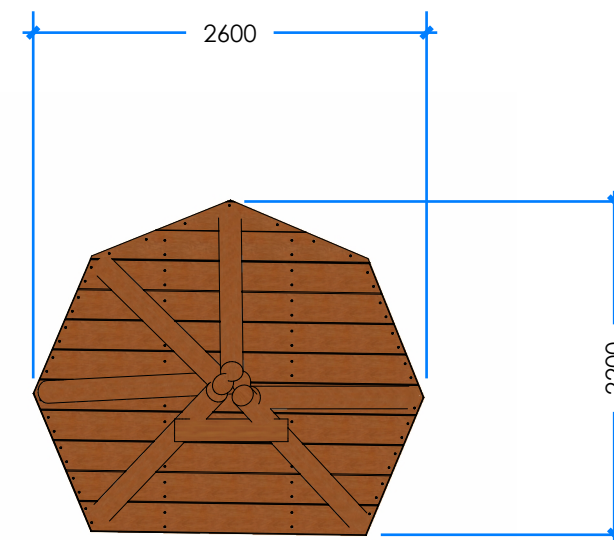

RUSTIC TEE PEE WITH DECK L001006 - PRODUCT SHEET

Product Information

Category: CUBBY SPACES
Name: RUSTIC TEE PEE WITH DECK
Code: L001006
Free Height of Fall: NA mm

1 PERSPECTIVE
Scale: NTS

* Most Lypa products are hand-crafted so actual dimensions may vary.
Please advise of particular requirements or constraints to be accommodated.

** This drawing and the information on it remains the property of lyPa Pty Ltd. Written permission must be obtained from lyPa Pty Ltd to copy or produce the whole or part of this drawing or product.

2 ELEVATION
Scale: 1:50

3 TOP
Scale: 1:50