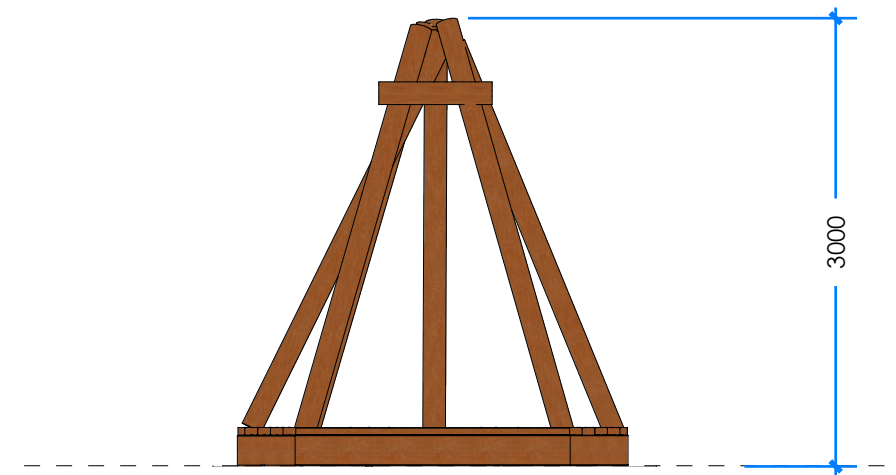

RUSTIC TEE PEE WITH DECK L001006 - PRODUCT SHEET

Product Information

Category: CUBBY SPACES
Name: RUSTIC TEE PEE WITH DECK
Code: L001006
Free Height of Fall: NA mm

1 PERSPECTIVE
Scale: NTS

* Most Lypa products are hand-crafted so actual dimensions may vary.
Please advise of particular requirements or constraints to be accommodated.

** This drawing and the information on it remains the property of lyPa Pty Ltd. Written permission must be obtained from lyPa Pty Ltd to copy or produce the whole or part of this drawing or product.

2 ELEVATION
Scale: 1:50

3 TOP
Scale: 1:50