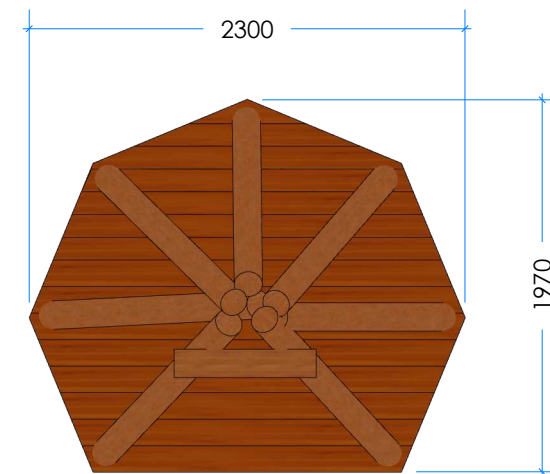

## Product Information

Code: L001006  
Category: CUBBIES  
Free Height of Fall: N/A

1 Perspective

2 Elevation

3 Top