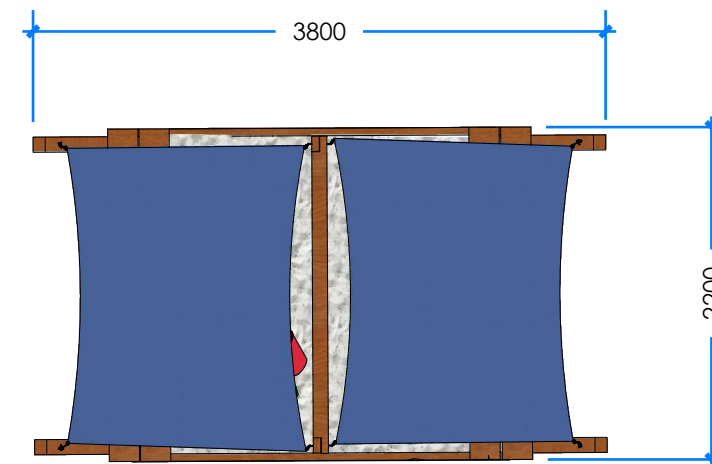

SAIL BOAT SANDPIT L010700 - PRODUCT SHEET

Product Information

Category:	SAND & WATER
Name:	SAIL BOAT SANDPIT
Code:	L010700
Free Height of Fall:	N/A mm

1 PERSPECTIVE
Scale: NTS

* Most Lypa products are hand-crafted so actual dimensions may vary. Please advise of particular requirements or constraints to be accommodated.

** This drawing and the information on it remains the property of lyPa Pty Ltd. Written permission must be obtained from lyPa Pty Ltd to copy or produce the whole or part of this drawing or product.

2 ELEVATION
Scale: 1:50

3 TOP
Scale: 1:50