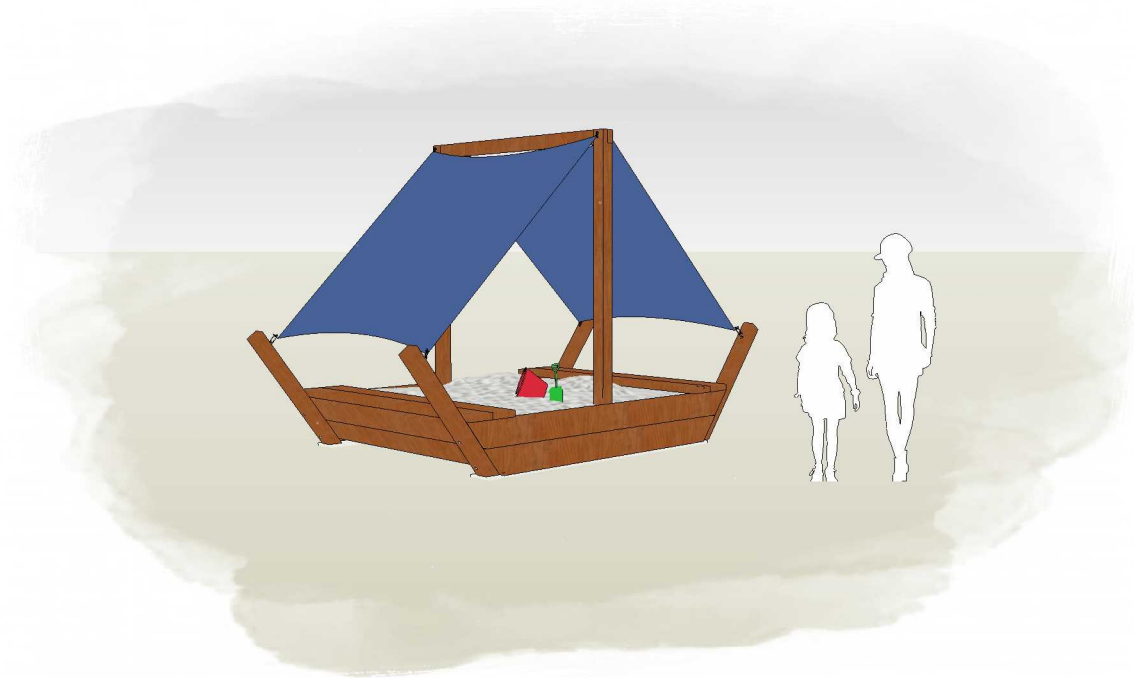

SAIL BOAT SANDPIT L010700 - PRODUCT SHEET

Product Information

Category:	SAND & WATER
Name:	SAIL BOAT SANDPIT
Code:	L010700
Free Height of Fall:	N/A mm

1 PERSPECTIVE
Scale: NTS

* Most Lypa products are hand-crafted so actual dimensions may vary. Please advise of particular requirements or constraints to be accommodated.

** This drawing and the information on it remains the property of lyPa Pty Ltd. Written permission must be obtained from lyPa Pty Ltd to copy or produce the whole or part of this drawing or product.

2 ELEVATION
Scale: 1:50

3 TOP
Scale: 1:50