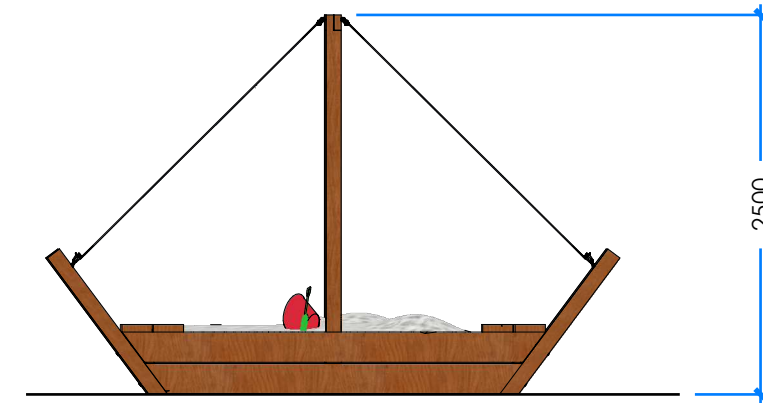

SAIL BOAT SANDPIT L010700 - PRODUCT SHEET

Product Information

Category:	SAND & WATER
Name:	SAIL BOAT SANDPIT
Code:	L010700
Free Height of Fall:	N/A mm

1 PERSPECTIVE
Scale: NTS

* Most Lypa products are hand-crafted so actual dimensions may vary. Please advise of particular requirements or constraints to be accommodated.

** This drawing and the information on it remains the property of lyPa Pty Ltd. Written permission must be obtained from lyPa Pty Ltd to copy or produce the whole or part of this drawing or product.

2 ELEVATION
Scale: 1:50

3 TOP
Scale: 1:50