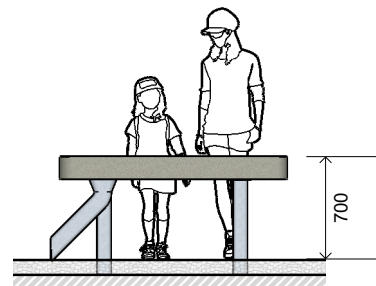

L005102 SAND PLAY TABLE - CONCRETE

Product Information

Category:	TABLES
Name:	SAND PLAY TABLE - CONCRETE
Code:	L005102

Dimensions (mm)

Length:	1600
Width:	900
Overall Height:	700

1 Perspective
Scale: NTS

2 Front View
Scale: 1:50

3 Top View
Scale: 1:50

* Most LyPa products are hand-crafted so actual dimensions may vary.
Please advise of particular requirements or constraints to be accommodated.

** This drawing and the information on it remains the property of lyPa Pty Ltd. Written permission must be obtained from lyPa Pty Ltd to copy or produce the whole or part of this drawing or product.