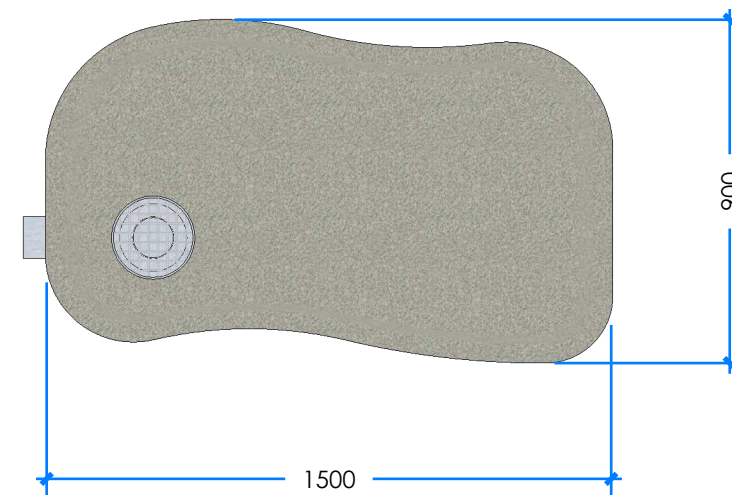

SAND PLAY TABLE - NATURAL WITH FUNNEL L005102 - PRODUCT SHEET

Product Information

Category: SAND & WATER
Name: SAND PLAY TABLE - NATURAL WITH FUNNEL
Code: L005102
Free Height of Fall: NA mm

1 PERSPECTIVE
Scale: NTS

* Most Lypa products are hand-crafted so actual dimensions may vary. Please advise of particular requirements or constraints to be accommodated.

** This drawing and the information on it remains the property of lyPa Pty Ltd. Written permission must be obtained from lyPa Pty Ltd to copy or produce the whole or part of this drawing or product.

2 ELEVATION
Scale: 1:20

3 TOP
Scale: 1:20