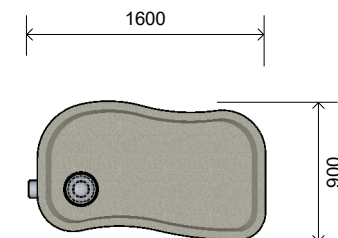

L005102 SAND PLAY TABLE - CONCRETE

Product Information

Category:	TABLES
Name:	SAND PLAY TABLE - CONCRETE
Code:	L005102

Dimensions (mm)

Length:	1600
Width:	900
Overall Height:	700

1 Perspective
Scale: NTS

2 Front View
Scale: 1:50

3 Top View
Scale: 1:50

* Most LyPa products are hand-crafted so actual dimensions may vary.
Please advise of particular requirements or constraints to be accommodated.

** This drawing and the information on it remains the property of lyPa Pty Ltd. Written permission must be obtained from lyPa Pty Ltd to copy or produce the whole or part of this drawing or product.