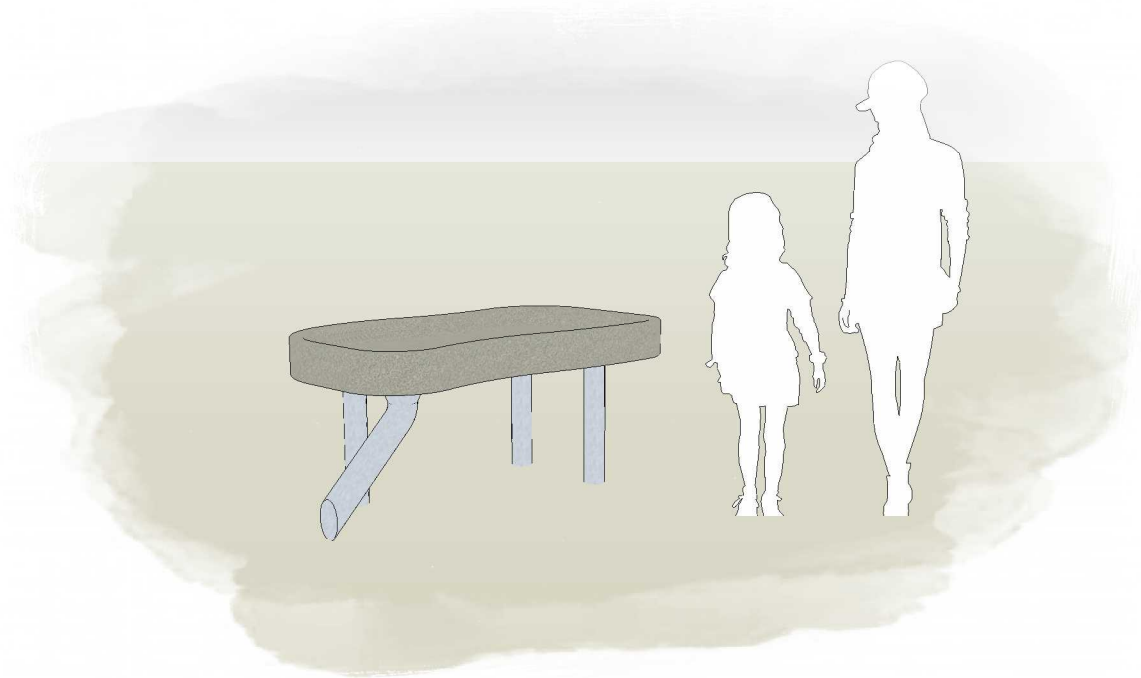

SAND PLAY TABLE - NATURAL WITH FUNNEL L005102 - PRODUCT SHEET

Product Information

Category: SAND & WATER
Name: SAND PLAY TABLE - NATURAL WITH FUNNEL
Code: L005102
Free Height of Fall: NA mm

1 PERSPECTIVE
Scale: NTS

* Most Lypa products are hand-crafted so actual dimensions may vary. Please advise of particular requirements or constraints to be accommodated.

** This drawing and the information on it remains the property of lyPa Pty Ltd. Written permission must be obtained from lyPa Pty Ltd to copy or produce the whole or part of this drawing or product.

2 ELEVATION
Scale: 1:20

3 TOP
Scale: 1:20