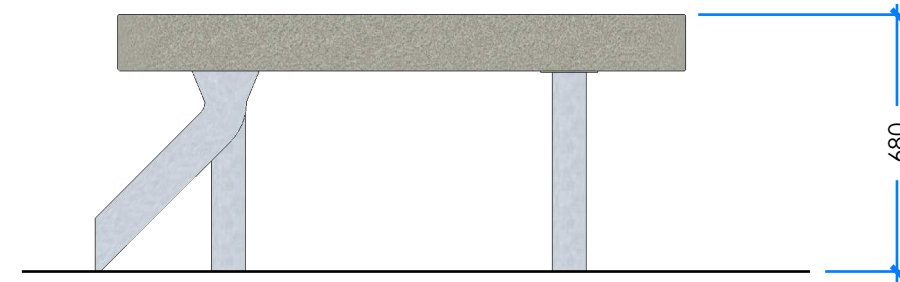

SAND PLAY TABLE - NATURAL WITH FUNNEL L005102 - PRODUCT SHEET

Product Information

Category: SAND & WATER
Name: SAND PLAY TABLE - NATURAL WITH FUNNEL
Code: L005102
Free Height of Fall: NA mm

1 PERSPECTIVE
Scale: NTS

* Most Lypa products are hand-crafted so actual dimensions may vary. Please advise of particular requirements or constraints to be accommodated.

** This drawing and the information on it remains the property of lyPa Pty Ltd. Written permission must be obtained from lyPa Pty Ltd to copy or produce the whole or part of this drawing or product.

2 ELEVATION
Scale: 1:20

3 TOP
Scale: 1:20