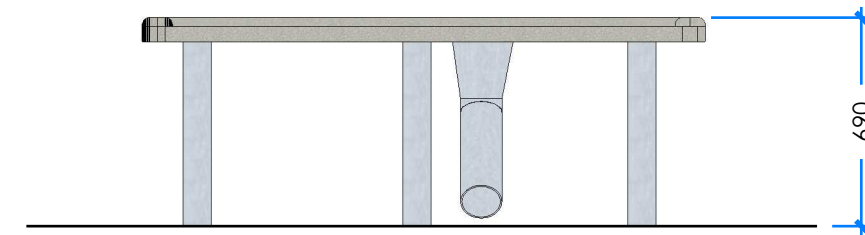

# SAND PLAY TABLE CONCRETE (RIGHT) L001300 - PRODUCT SHEET

## Product Information

Category: SAND & WATER  
Name: SAND PLAY TABLE CONCRETE (RIGHT)  
Code: L001300  
Free Height of Fall: NA mm

**2** ELEVATION  
Scale: 1:25

**3** TOP  
Scale: 1:25

**1** PERSPECTIVE  
Scale: NTS

\* Most Lypa products are hand-crafted so actual dimensions may vary. Please advise of particular requirements or constraints to be accommodated.

\*\* This drawing and the information on it remains the property of lyPa Pty Ltd. Written permission must be obtained from lyPa Pty Ltd to copy or produce the whole or part of this drawing or product.