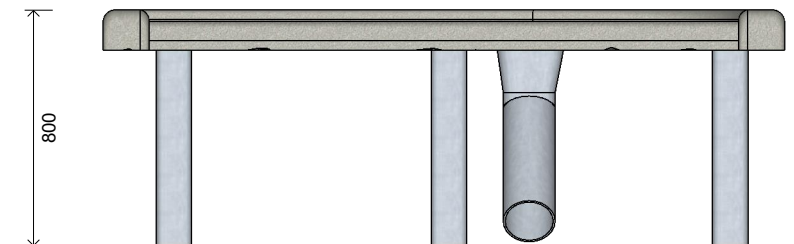

L001300 SAND PLAY TABLE

Product Information

Category:	Sand & Water Play
Name:	Sand Play Table
Code:	L001300

Dimensions (mm)

Length:	1,800
Width:	1,100
Overall Height:	800

1 **Perspective**
Scale: NTS

2 **Front View**
Scale: 1:20

3 **Top View**
Scale: 1:50

* Most LyPa products are hand-crafted so actual dimensions may vary.
Please advise of particular requirements or constraints to be accommodated.

** This drawing and the information on it remains the property of lyPa Pty Ltd. Written permission must be obtained from lyPa Pty Ltd to copy or produce the whole or part of this drawing or product.