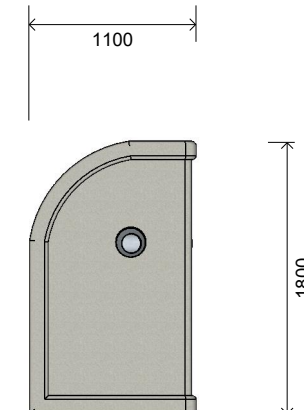

L001300 SAND PLAY TABLE

Product Information

Category:	Sand & Water Play
Name:	Sand Play Table
Code:	L001300

Dimensions (mm)

Length:	1,800
Width:	1,100
Overall Height:	800

1 **Perspective**
Scale: NTS

2 **Front View**
Scale: 1:20

3 **Top View**
Scale: 1:50

* Most LyPa products are hand-crafted so actual dimensions may vary.
Please advise of particular requirements or constraints to be accommodated.

** This drawing and the information on it remains the property of lyPa Pty Ltd. Written permission must be obtained from lyPa Pty Ltd to copy or produce the whole or part of this drawing or product.