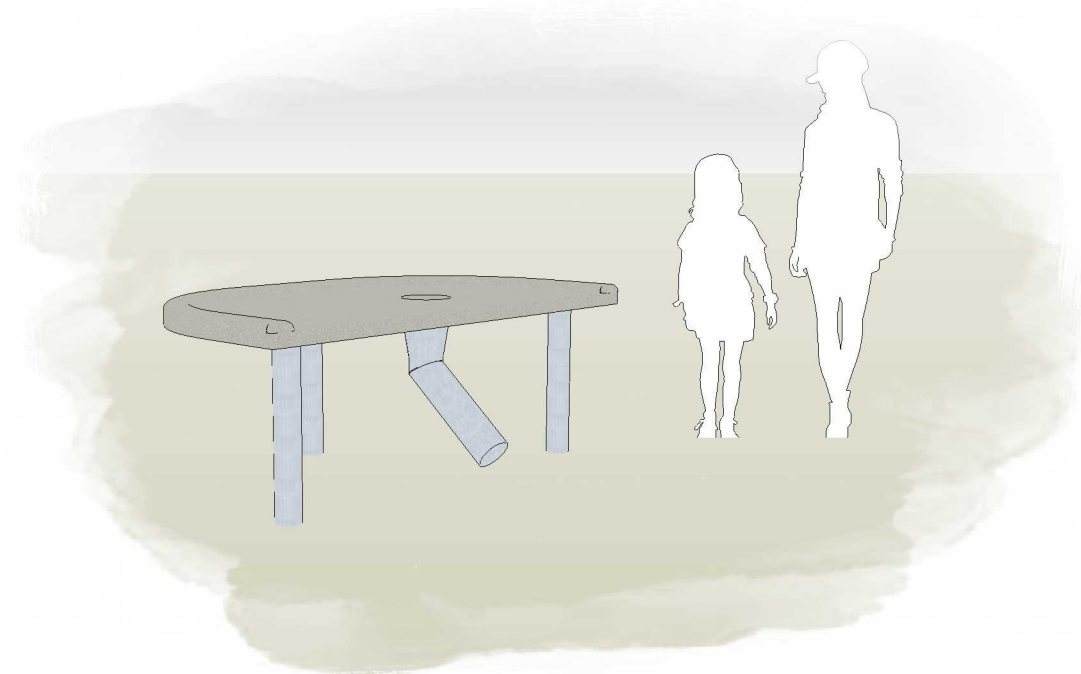

# SAND PLAY TABLE CONCRETE (RIGHT) L001300 - PRODUCT SHEET

## Product Information

Category: SAND & WATER  
Name: SAND PLAY TABLE CONCRETE (RIGHT)  
Code: L001300  
Free Height of Fall: NA mm

**2** ELEVATION  
Scale: 1:25

**3** TOP  
Scale: 1:25

**1** PERSPECTIVE  
Scale: NTS