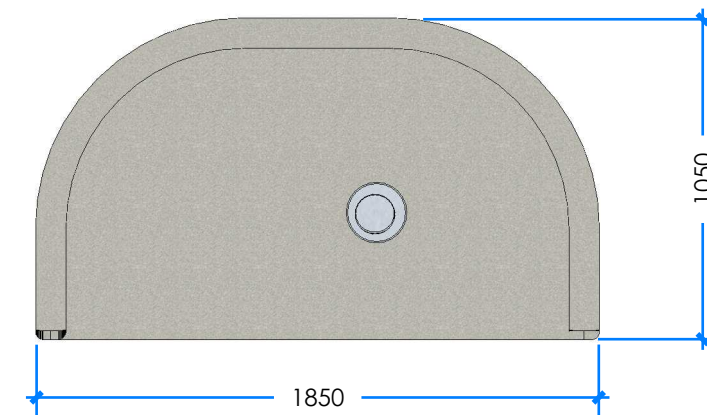

# SAND PLAY TABLE CONCRETE (RIGHT) L001300 - PRODUCT SHEET

## Product Information

Category: SAND & WATER  
Name: SAND PLAY TABLE CONCRETE (RIGHT)  
Code: L001300  
Free Height of Fall: NA mm

**2** ELEVATION  
Scale: 1:25

**3** TOP  
Scale: 1:25

**1** PERSPECTIVE  
Scale: NTS