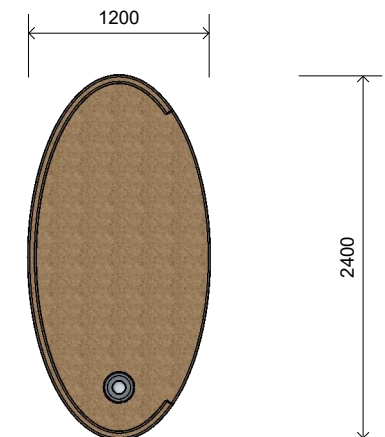

## Dimensions (mm) - Variable

Length: 2,400  
Width: 1,200  
Height: 750

1 **Perspective**  
Scale: NTS

2 **Front View**  
Scale: 1:50

3 **Top View**  
Scale: 1:50

\* Most LyPa products are hand-crafted so actual dimensions may vary.  
Please advise of particular requirements or constraints to be accommodated.