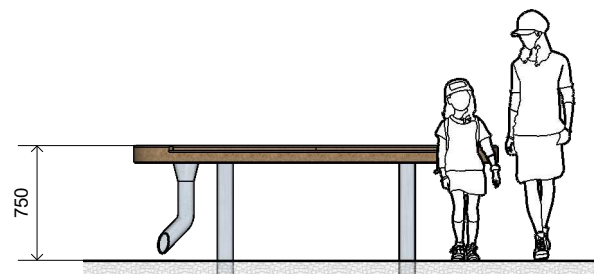

## Product Information

Category: Sand & Water Play  
Name: Sand Play Table - Oval  
Code: L001301

## Dimensions (mm) - Variable

Length: 2,400  
Width: 1,200  
Height: 750

1 **Perspective**  
Scale: NTS

2 **Front View**  
Scale: 1:50

3 **Top View**  
Scale: 1:50

\* Most LyPa products are hand-crafted so actual dimensions may vary.  
Please advise of particular requirements or constraints to be accommodated.