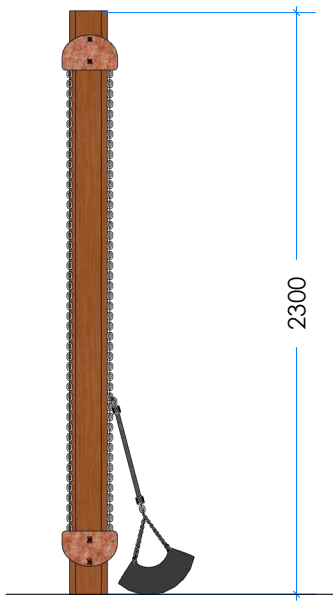

SAND PULLEY

Product Information

Code: L003900
Category: SAND & WATER
Free Height of Fall: N/A

1 Perspective

2 Elevation

3 Top

Lypa products are generally hand-crafted so actual dimensions may vary - please advise of particular requirements or constraints to be accommodated. This drawing and the information on it remains the property of lyPa Pty Ltd - written permission must be obtained from lyPa Pty Ltd to copy or produce the whole or part of this drawing or product.