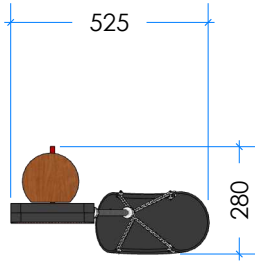

SAND PULLEY

Product Information

Code: L003900
Category: SAND & WATER
Free Height of Fall: N/A

1 Perspective

2 Elevation

3 Top

Lypa products are generally hand-crafted so actual dimensions may vary - please advise of particular requirements or constraints to be accommodated. This drawing and the information on it remains the property of lyPa Pty Ltd - written permission must be obtained from lyPa Pty Ltd to copy or produce the whole or part of this drawing or product.