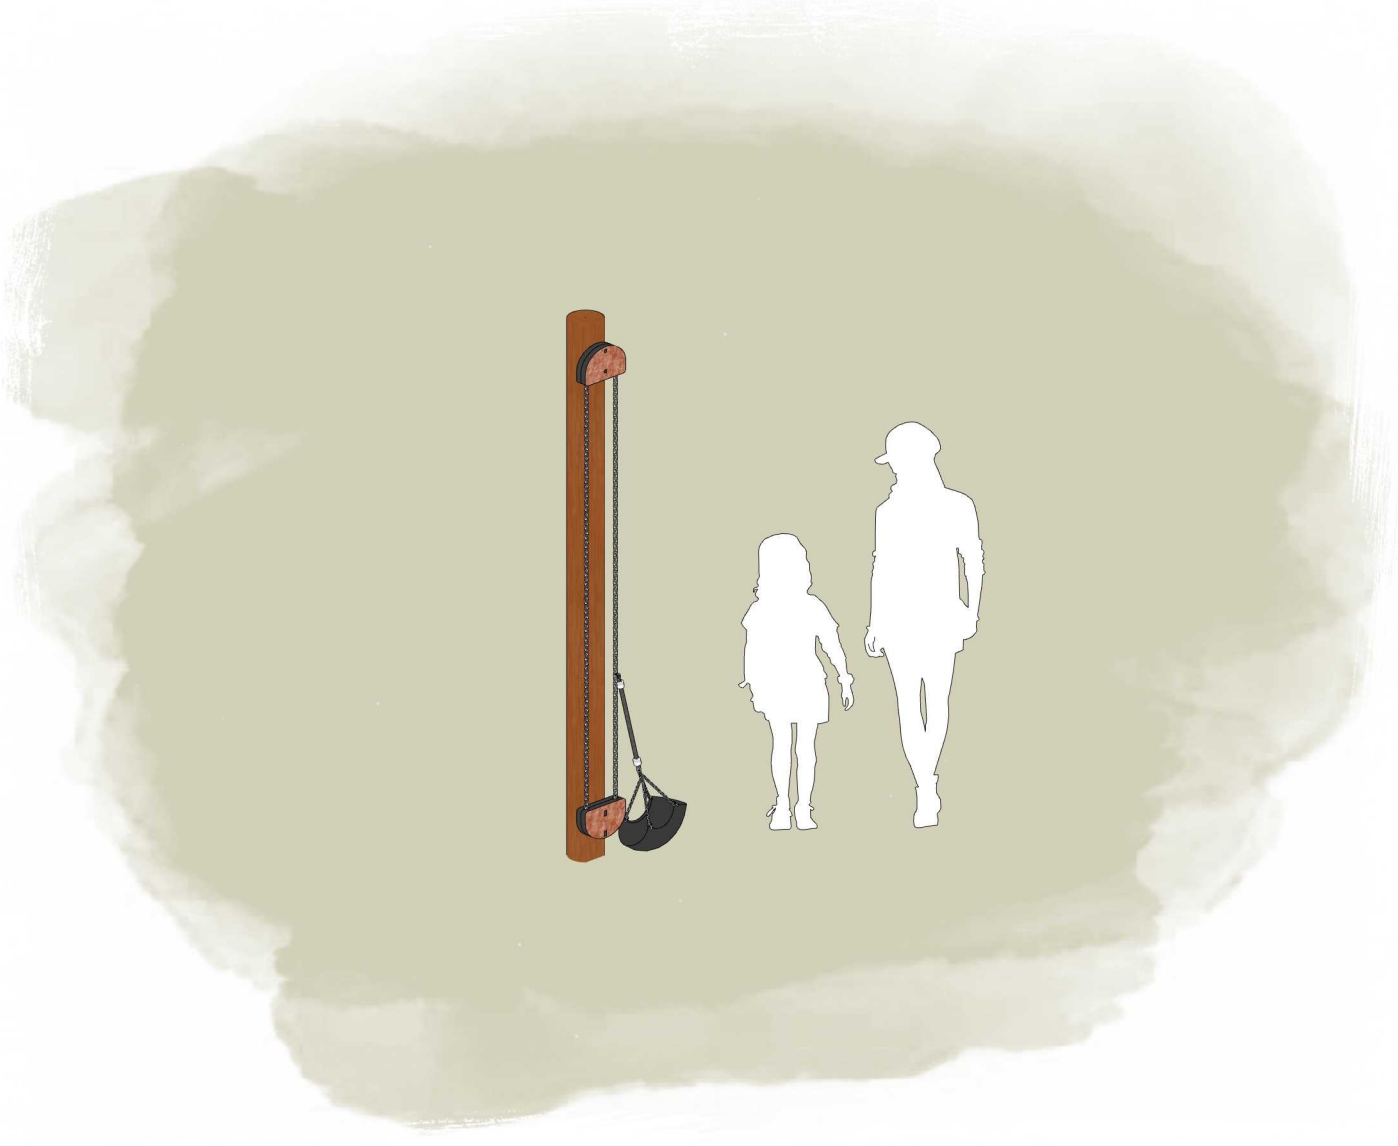

SAND PULLEY

Product Information

Code: L003900
Category: SAND & WATER
Free Height of Fall: N/A

1 Perspective

2 Elevation

3 Top

Lypa products are generally hand-crafted so actual dimensions may vary - please advise of particular requirements or constraints to be accommodated. This drawing and the information on it remains the property of lyPa Pty Ltd - written permission must be obtained from lyPa Pty Ltd to copy or produce the whole or part of this drawing or product.