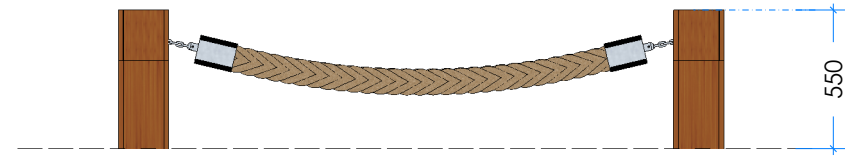

## Product Information

Code: L012201  
Category: JOURNEY PATHWAYS & MOVEMENT  
Free Height of Fall: N/A

2 Elevation

3 Top

1 Perspective