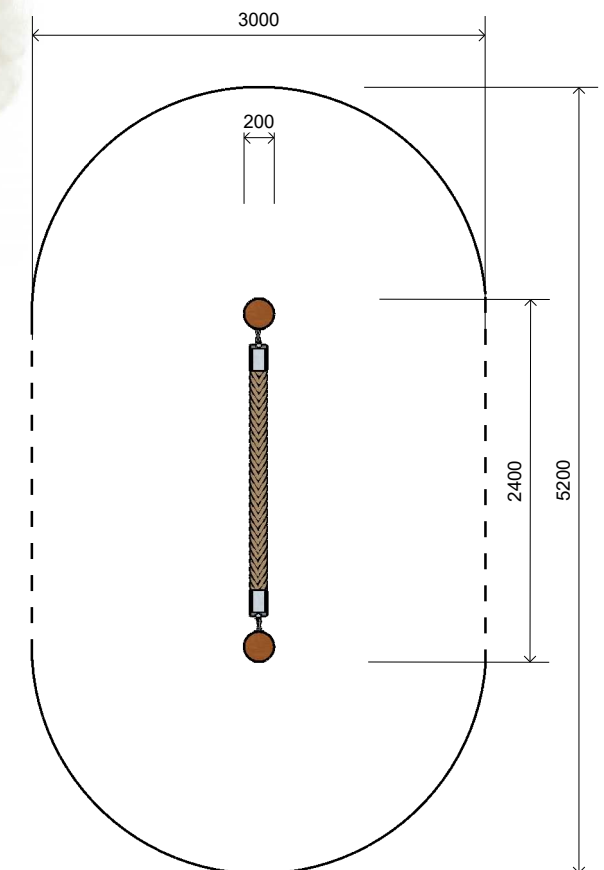

L012201 SEAROPE BALANCE

Product Information

| | |
|-----------|------------------|
| Category: | Journey Pathways |
| Name: | Searope Balance |
| Code: | L012201 |

Dimensions (mm)

| | |
|-----------------|-------|
| Length: | 2,400 |
| Width: | 200 |
| Overall Height: | 600 |

1 **Perspective**
Scale: NTS

2 **Front View**
Scale: 1:50

3 **Top View**
Scale: 1:50

* Most LyPa products are hand-crafted so actual dimensions may vary.
Please advise of particular requirements or constraints to be accommodated.