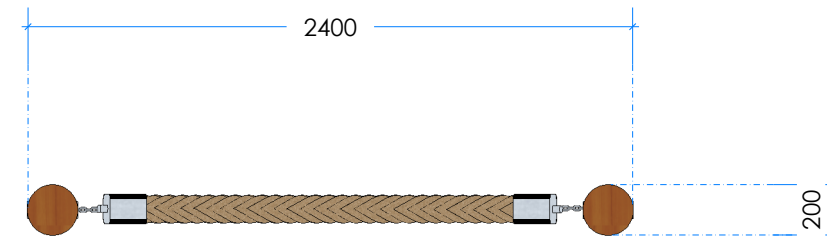

## Product Information

Code: L012201  
Category: JOURNEY PATHWAYS & MOVEMENT  
Free Height of Fall: N/A

2 Elevation

3 Top

1 Perspective