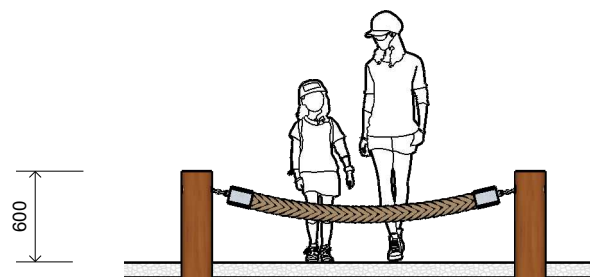

L012201 SEAROPE BALANCE

Product Information

| | |
|-----------|------------------|
| Category: | Journey Pathways |
| Name: | Searope Balance |
| Code: | L012201 |

Dimensions (mm)

| | |
|-----------------|-------|
| Length: | 2,400 |
| Width: | 200 |
| Overall Height: | 600 |

1 **Perspective**
Scale: NTS

2 **Front View**
Scale: 1:50

3 **Top View**
Scale: 1:50

* Most LyPa products are hand-crafted so actual dimensions may vary.
Please advise of particular requirements or constraints to be accommodated.