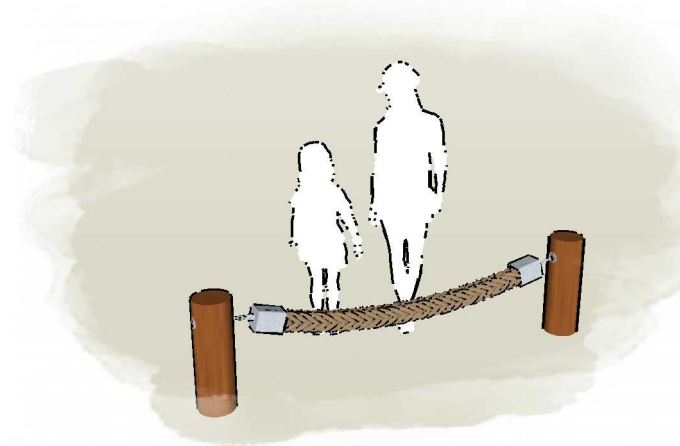

L012201 SEAROPE BALANCE

Product Information

| | |
|-----------|------------------|
| Category: | Journey Pathways |
| Name: | Searope Balance |
| Code: | L012201 |

Dimensions (mm)

| | |
|-----------------|-------|
| Length: | 2,400 |
| Width: | 200 |
| Overall Height: | 600 |

1 **Perspective**
Scale: NTS

2 **Front View**
Scale: 1:50

3 **Top View**
Scale: 1:50

* Most LyPa products are hand-crafted so actual dimensions may vary.
Please advise of particular requirements or constraints to be accommodated.