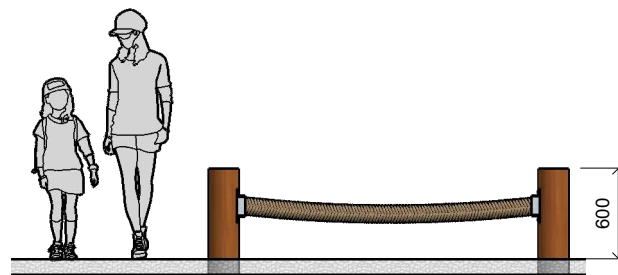

## Product Information

Category:	Journey Pathways
Name:	Searope Walk
Code:	L012200

## Dimensions (mm)

Length:	2,400
Width:	200
Overall Height:	600

1 **Perspective**  
Scale: NTS

2 **Front View**  
Scale: 1:50

3 **Top View**  
Scale: 1:100

\* Most LyPa products are hand-crafted so actual dimensions may vary.  
Please advise of particular requirements or constraints to be accommodated.