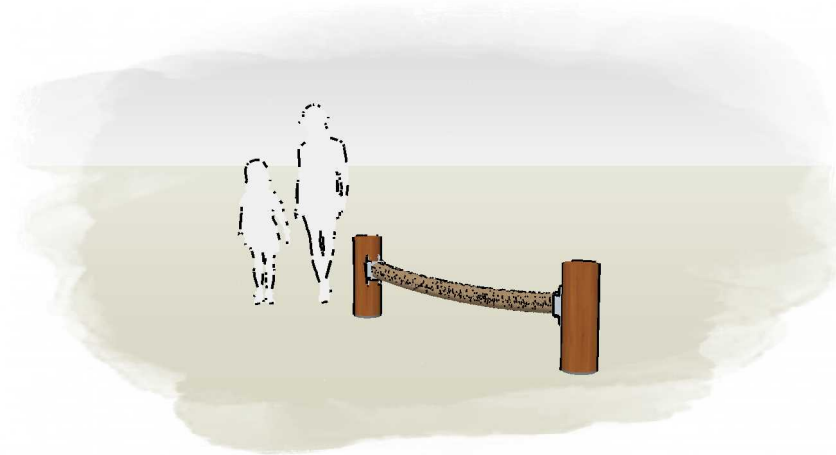

# L012200 SEAROPE WALK

## Product Information

Category:	Journey Pathways
Name:	Searope Walk
Code:	L012200

## Dimensions (mm)

Length:	2,400
Width:	200
Overall Height:	600

1 **Perspective**  
Scale: NTS

2 **Front View**  
Scale: 1:50

3 **Top View**  
Scale: 1:100

\* Most LyPa products are hand-crafted so actual dimensions may vary.  
Please advise of particular requirements or constraints to be accommodated.