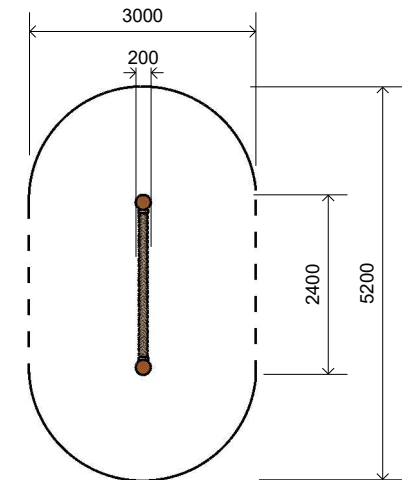

## Dimensions (mm)

Length:	2,400
Width:	200
Overall Height:	600

1 **Perspective**  
Scale: NTS

2 **Front View**  
Scale: 1:50

3 **Top View**  
Scale: 1:100

\* Most LyPa products are hand-crafted so actual dimensions may vary.  
Please advise of particular requirements or constraints to be accommodated.