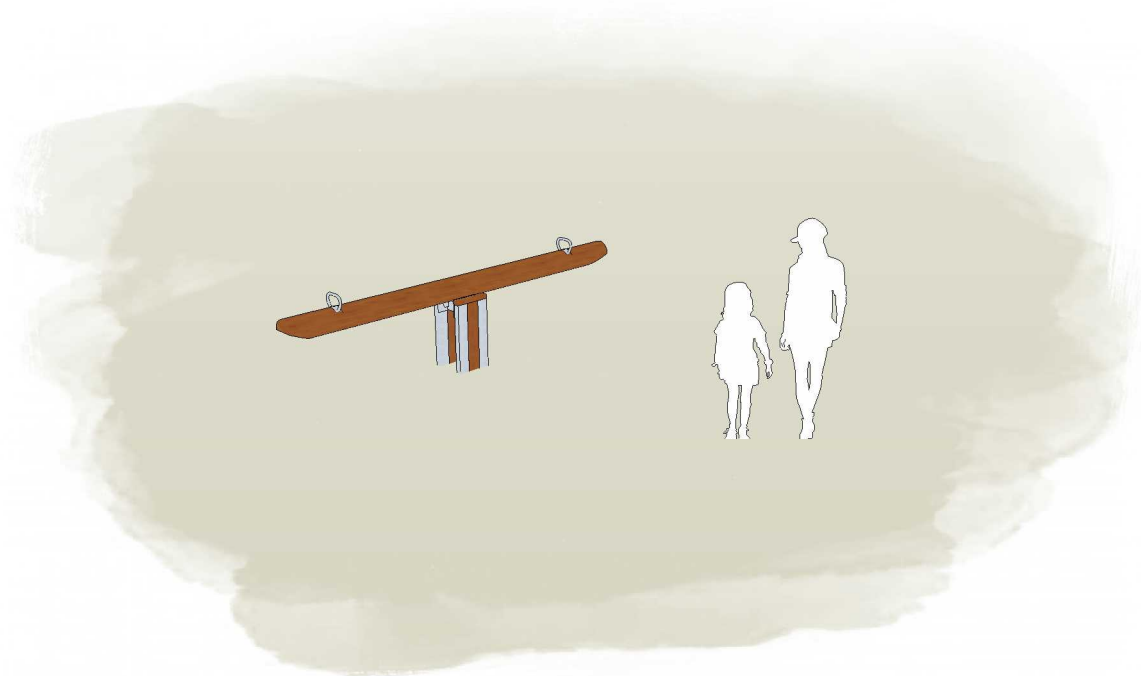

SEE SAW LOG L013200 - PRODUCT SHEET

Product Information

Category:	DYNAMIC
Name:	SEE SAW LOG
Code:	L013200
Free Height of Fall:	1,600 mm

1 PERSPECTIVE
Scale: NTS

* Most Lypa products are hand-crafted so actual dimensions may vary.
Please advise of particular requirements or constraints to be accommodated.

** This drawing and the information on it remains the property of lyPa Pty Ltd. Written permission must be obtained from lyPa Pty Ltd to copy or produce the whole or part of this drawing or product.

2 ELEVATION
Scale: 1:50

3 TOP
Scale: 1:50