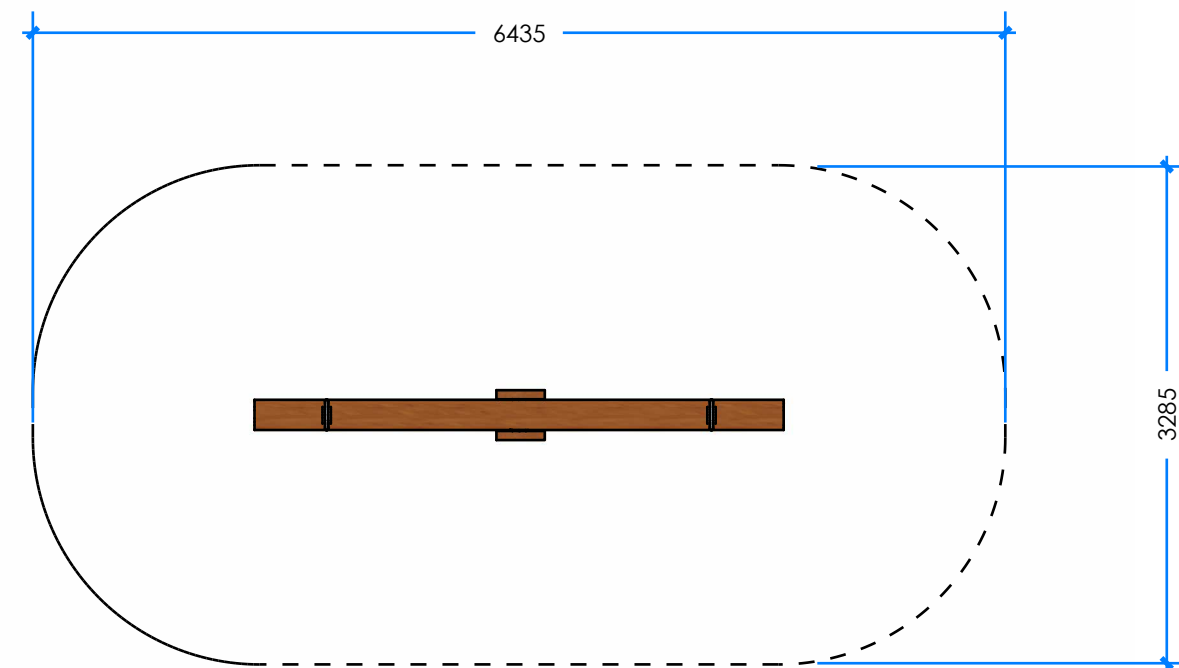

SEE SAW LOG L013200 - PRODUCT SHEET

Product Information

Category:	DYNAMIC
Name:	SEE SAW LOG
Code:	L013200
Free Height of Fall:	1,600 mm

1 PERSPECTIVE
Scale: NTS

* Most Lypa products are hand-crafted so actual dimensions may vary.
Please advise of particular requirements or constraints to be accommodated.

** This drawing and the information on it remains the property of lyPa Pty Ltd. Written permission must be obtained from lyPa Pty Ltd to copy or produce the whole or part of this drawing or product.

2 ELEVATION
Scale: 1:50

3 TOP
Scale: 1:50