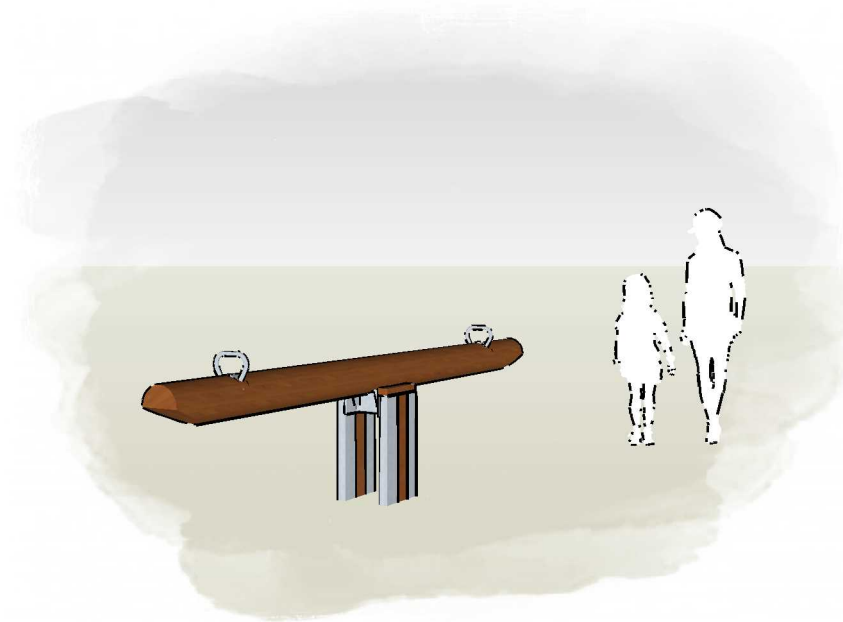

SEE SAW LOG L013200 - PRODUCT SHEET

Product Information

Category: ELEVATED PLAY
Name: SEE SAW LOG
Code: L013200

1 PERSPECTIVE
Scale: NTS

2 FRONT
Scale: 1:50 @ A3

3 TOP
Scale: 1:50 @ A3

* Most Lypa products are hand-crafted so actual dimensions may vary.
Please advise of particular requirements or constraints to be accommodated.