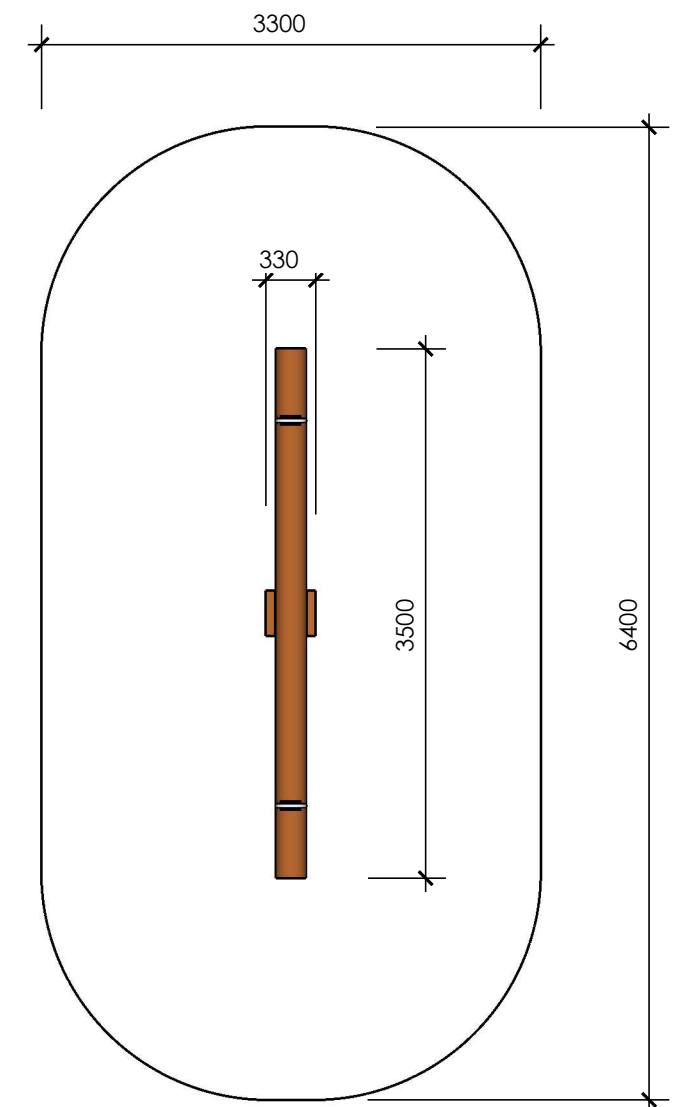

SEE SAW LOG L013200 - PRODUCT SHEET

Product Information

Category: ELEVATED PLAY
Name: SEE SAW LOG
Code: L013200

1 PERSPECTIVE
Scale: NTS

2 FRONT
Scale: 1:50 @ A3

3 TOP
Scale: 1:50 @ A3

* Most Lypa products are hand-crafted so actual dimensions may vary.
Please advise of particular requirements or constraints to be accommodated.