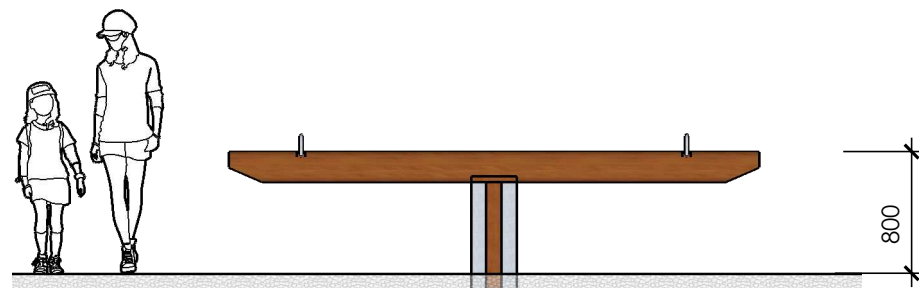

SEE SAW LOG L013200 - PRODUCT SHEET

Product Information

Category: ELEVATED PLAY
Name: SEE SAW LOG
Code: L013200

1 PERSPECTIVE
Scale: NTS

2 FRONT
Scale: 1:50 @ A3

3 TOP
Scale: 1:50 @ A3

* Most Lypa products are hand-crafted so actual dimensions may vary.
Please advise of particular requirements or constraints to be accommodated.