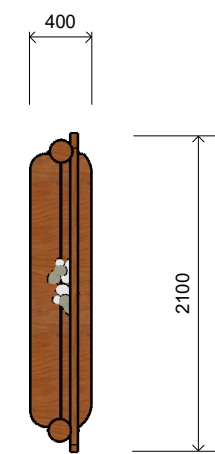

L006800 SHOP FRONT

Product Information

Category:	Interactive
Name:	Shop Front
Code:	L006800

Dimensions (mm) - Variable

Length:	2,100
Width:	400
Height:	2,000

1 Perspective
Scale: NTS

2 Front View
Scale: 1:50

3 Top View
Scale: 1:50

* Most LyPa products are hand-crafted so actual dimensions may vary.
Please advise of particular requirements or constraints to be accommodated.

** This drawing and the information on it remains the property of lyPa Pty Ltd. Written permission must be obtained from lyPa Pty Ltd to copy or produce the whole or part of this drawing or product.