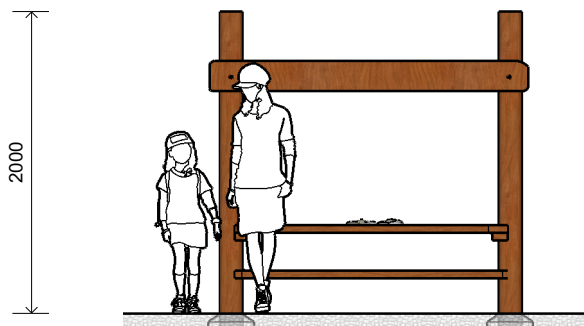

L006800 SHOP FRONT

Product Information

Category:	Interactive
Name:	Shop Front
Code:	L006800

Dimensions (mm) - Variable

Length:	2,100
Width:	400
Height:	2,000

1 Perspective
Scale: NTS

2 Front View
Scale: 1:50

3 Top View
Scale: 1:50

* Most LyPa products are hand-crafted so actual dimensions may vary.
Please advise of particular requirements or constraints to be accommodated.

** This drawing and the information on it remains the property of lyPa Pty Ltd. Written permission must be obtained from lyPa Pty Ltd to copy or produce the whole or part of this drawing or product.