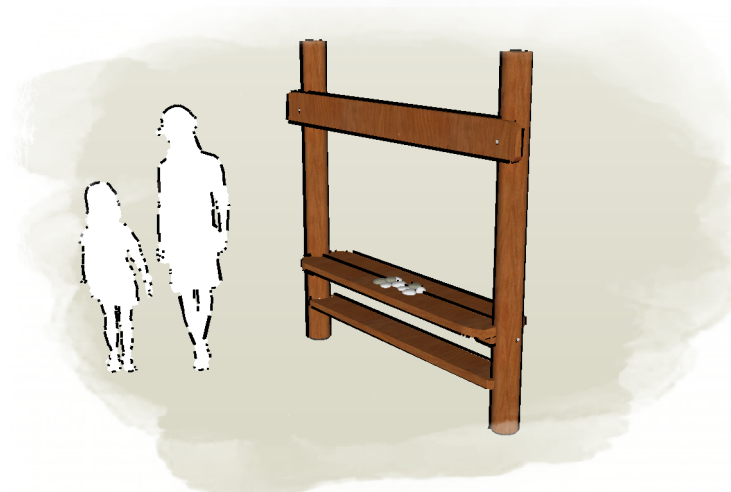

L006800 SHOP FRONT

Product Information

Category:	Interactive
Name:	Shop Front
Code:	L006800

Dimensions (mm) - Variable

Length:	2,100
Width:	400
Height:	2,000

1 Perspective
Scale: NTS

2 Front View
Scale: 1:50

3 Top View
Scale: 1:50

* Most LyPa products are hand-crafted so actual dimensions may vary.
Please advise of particular requirements or constraints to be accommodated.

** This drawing and the information on it remains the property of lyPa Pty Ltd. Written permission must be obtained from lyPa Pty Ltd to copy or produce the whole or part of this drawing or product.