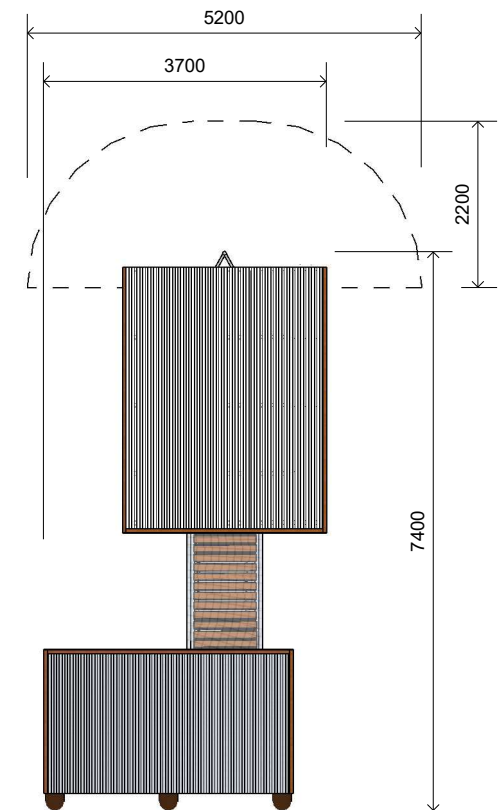

L002600 SKYWALKER

Product Information

Category:	Elevated Plays
Name:	Skywalker
Code:	L002600

Dimensions (mm)

Length:	7400
Width:	3700
Overall Height:	5000

1 **Perspective**
Scale: NTS

3 **Top View**
Scale: 1:100

2 **Front View**
Scale: 1:100

* Most LyPa products are hand-crafted so actual dimensions may vary.
Please advise of particular requirements or constraints to be accommodated.

** This drawing and the information on it remains the property of lyPa Pty Ltd. Written permission must be obtained from lyPa Pty Ltd to copy or produce the whole or part of this drawing or product.