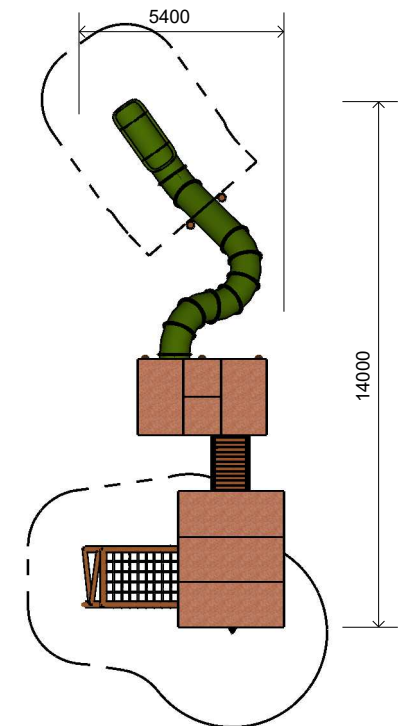

SKYWALKER W TUBE SLIDE

Product Information

Category:	Elevated Play
Name:	Skywalker w Tube Slide
Code:	L002601

Dimensions (mm) - Variable

Length:	14,000
Width:	5,400
Overall Height:	5,000
Top Platform Height:	3,200
Upper Platform Height:	2,100
Lower Platform Height:	500

* Most LyPa products are hand-crafted so actual dimensions may vary.
Please advise of particular requirements or constraints to be accommodated.

** This drawing and the information on it remains the property of lyPa Pty Ltd. Written permission must be obtained from lyPa Pty Ltd to copy or produce the whole or part of this drawing or product.

1 **Perspective**
Scale: NTS

2 **Front View**
Scale: 1:200

3 **Top View**
Scale: 1:200