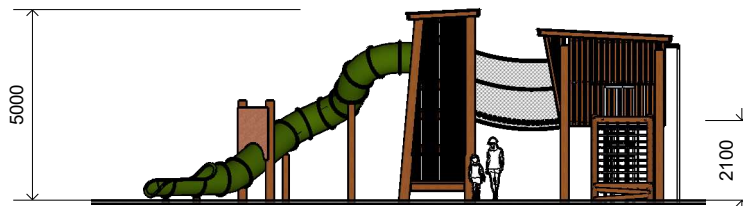

SKYWALKER W TUBE SLIDE

Product Information

Category:	Elevated Play
Name:	Skywalker w Tube Slide
Code:	L002601

Dimensions (mm) - Variable

Length:	14,000
Width:	5,400
Overall Height:	5,000
Top Platform Height:	3,200
Upper Platform Height:	2,100
Lower Platform Height:	500

* Most LyPa products are hand-crafted so actual dimensions may vary.
Please advise of particular requirements or constraints to be accommodated.

** This drawing and the information on it remains the property of lyPa Pty Ltd. Written permission must be obtained from lyPa Pty Ltd to copy or produce the whole or part of this drawing or product.

1 **Perspective**
Scale: NTS

2 **Front View**
Scale: 1:200

3 **Top View**
Scale: 1:200