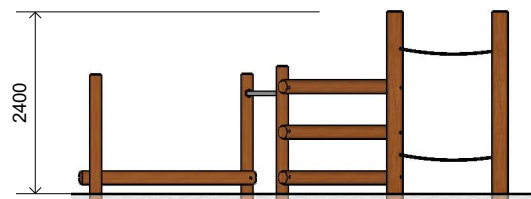

L021100 SPARROW TRAIL

Product Information

Category:	Journey Pathways
Name:	Sparrow Trail
Code:	L021100

Dimensions (mm) - Variable

Length:	5,650
Width:	2,500
Overall Height:	2,400

1 **Perspective**
Scale: NTS

2 **Front View**
Scale: 1:100

3 **Top View**
Scale: 1:100

* Most LyPa products are hand-crafted so actual dimensions may vary.
Please advise of particular requirements or constraints to be accommodated.