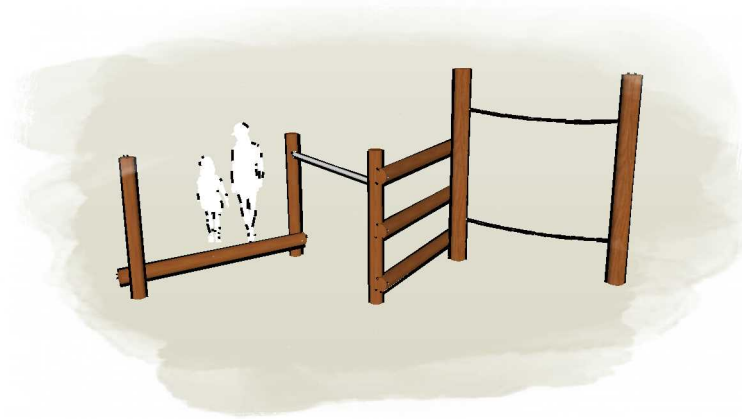

L021100 SPARROW TRAIL

Product Information

Category:	Journey Pathways
Name:	Sparrow Trail
Code:	L021100

Dimensions (mm) - Variable

Length:	5,650
Width:	2,500
Overall Height:	2,400

1 **Perspective**
Scale: NTS

2 **Front View**
Scale: 1:100

3 **Top View**
Scale: 1:100

* Most LyPa products are hand-crafted so actual dimensions may vary.
Please advise of particular requirements or constraints to be accommodated.