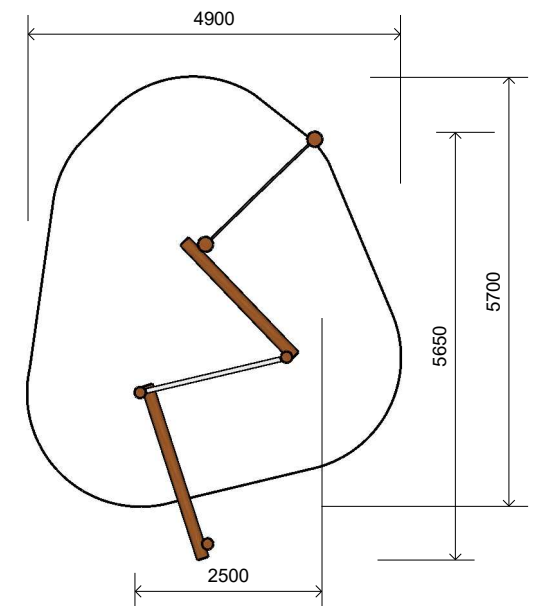

L021100 SPARROW TRAIL

Product Information

Category:	Journey Pathways
Name:	Sparrow Trail
Code:	L021100

Dimensions (mm) - Variable

Length:	5,650
Width:	2,500
Overall Height:	2,400

1 **Perspective**
Scale: NTS

2 **Front View**
Scale: 1:100

3 **Top View**
Scale: 1:100

* Most LyPa products are hand-crafted so actual dimensions may vary.
Please advise of particular requirements or constraints to be accommodated.