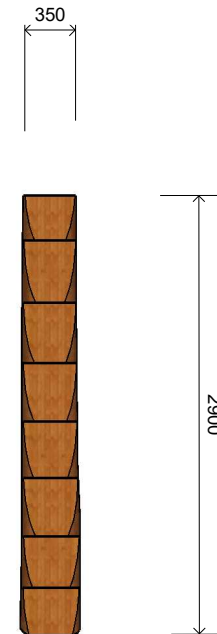

L002300 STEPPED LOG

Product Information

Category:	Journey Pathways
Name:	Stepped Log
Code:	L002300

Dimensions (mm)

Length:	2,900
Width:	350
Overall Height:	1,250

1 Perspective
Scale: NTS

2 Front View
Scale: 1:50

3 Top View
Scale: 1:50

* Most LyPa products are hand-crafted so actual dimensions may vary.
Please advise of particular requirements or constraints to be accommodated.

** This drawing and the information on it remains the property of lyPa Pty Ltd. Written permission must be obtained from lyPa Pty Ltd to copy or produce the whole or part of this drawing or product.