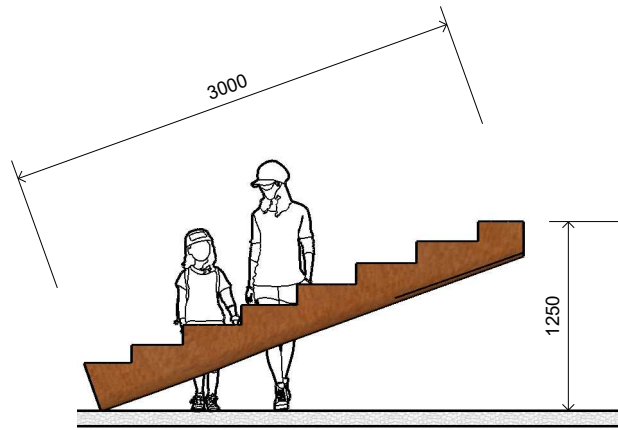

L002300 STEPPED LOG

Product Information

Category:	Journey Pathways
Name:	Stepped Log
Code:	L002300

Dimensions (mm)

Length:	2,900
Width:	350
Overall Height:	1,250

1 Perspective
Scale: NTS

2 Front View
Scale: 1:50

3 Top View
Scale: 1:50

* Most LyPa products are hand-crafted so actual dimensions may vary.
Please advise of particular requirements or constraints to be accommodated.

** This drawing and the information on it remains the property of lyPa Pty Ltd. Written permission must be obtained from lyPa Pty Ltd to copy or produce the whole or part of this drawing or product.