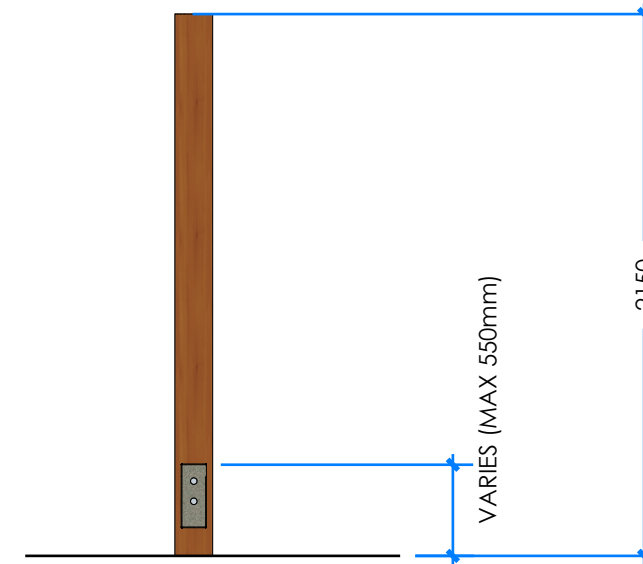

STILT HONED CONCRETE STEP L004307 - PRODUCT SHEET

Product Information

Category:	JOURNEY PATHWAYS
Name:	STILT HONED CONCRETE STEP
Code:	L004307
Free Height of Fall:	NA mm

1 PERSPECTIVE
Scale: NTS

* Most Lypa products are hand-crafted so actual dimensions may vary.
Please advise of particular requirements or constraints to be accommodated.

** This drawing and the information on it remains the property of lyPa Pty Ltd. Written permission must be obtained from lyPa Pty Ltd to copy or produce the whole or part of this drawing or product.

2 ELEVATION
Scale: 1:30

3 TOP
Scale: 1:30