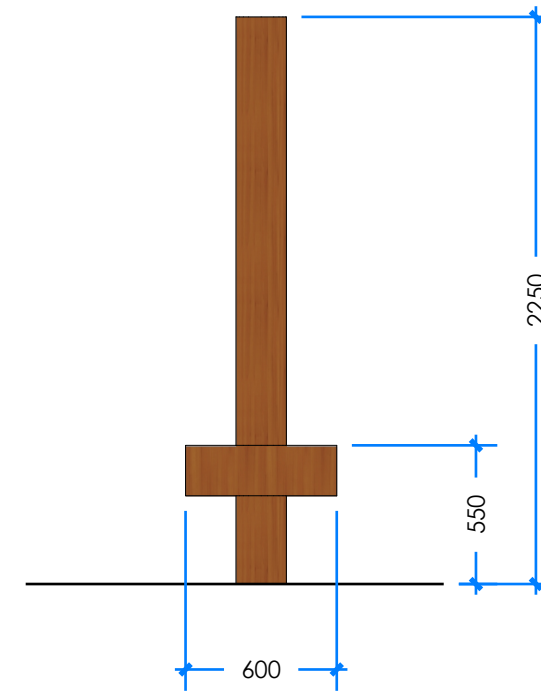

LINEAR STILT L004500 - PRODUCT SHEET

Product Information

Category:	JOURNEY PATHWAYS
Name:	LINEAR STILT
Code:	L004500
Free Height of Fall:	NA mm

1 PERSPECTIVE
Scale: NTS

* Most Lypa products are hand-crafted so actual dimensions may vary. Please advise of particular requirements or constraints to be accommodated.

** This drawing and the information on it remains the property of lyPa Pty Ltd. Written permission must be obtained from lyPa Pty Ltd to copy or produce the whole or part of this drawing or product.

2 ELEVATION
Scale: 1:30

3 TOP
Scale: 1:30