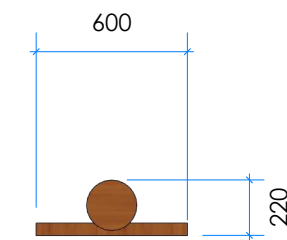

LINEAR STILT

Product Information

Code: L004500
Category: JOURNEY PATHWAYS & MOVEMENT
Free Height of Fall: N/A

1 Perspective

2 Elevation

3 Top