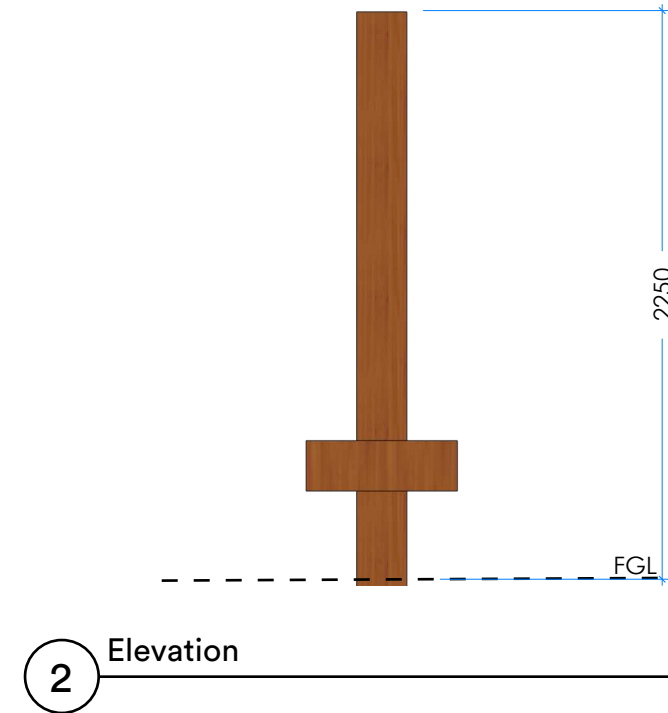

LINEAR STILT

Product Information

Code: L004500
Category: JOURNEY PATHWAYS & MOVEMENT
Free Height of Fall: N/A

1 Perspective

2 Elevation

3 Top