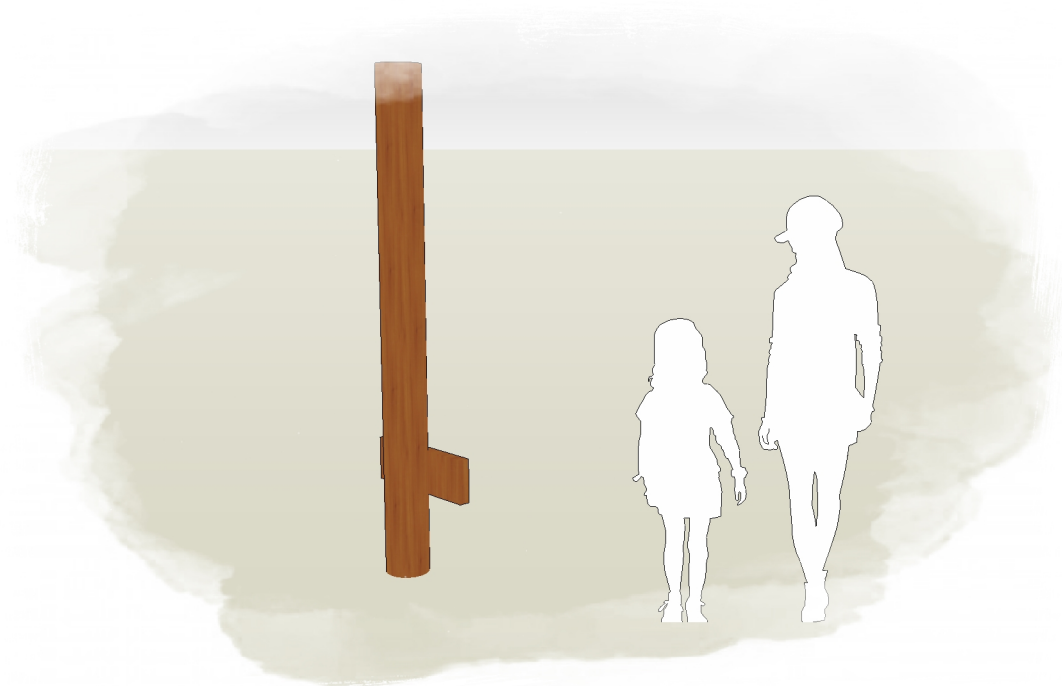

LINEAR STILT L004500 - PRODUCT SHEET

Product Information

Category:	JOURNEY PATHWAYS
Name:	LINEAR STILT
Code:	L004500
Free Height of Fall:	NA mm

1 PERSPECTIVE
Scale: NTS

* Most Lypa products are hand-crafted so actual dimensions may vary. Please advise of particular requirements or constraints to be accommodated.

** This drawing and the information on it remains the property of lyPa Pty Ltd. Written permission must be obtained from lyPa Pty Ltd to copy or produce the whole or part of this drawing or product.

2 ELEVATION
Scale: 1:30

3 TOP
Scale: 1:30