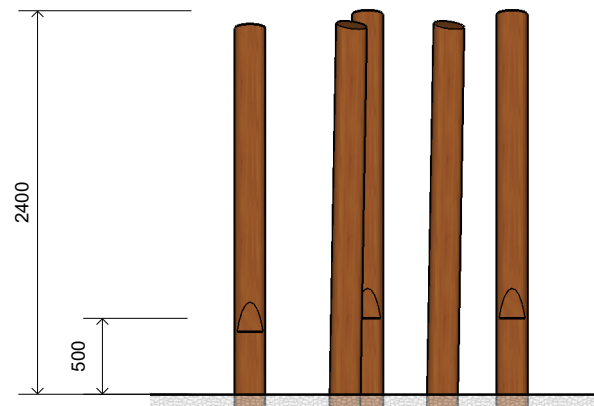

L004303 STILTS - NOTCHED

Product Information

Category: Journey Pathways
Name: Stilts - Notched
Code: L004303

Dimensions (mm) - Variable

Step Height: 500
Overall Height: 2,400

1 **Perspective**
Scale: NTS

2 **Front View**
Scale: 1:50

3 **Top View**
Scale: 1:50

* Most LyPa products are hand-crafted so actual dimensions may vary.
Please advise of particular requirements or constraints to be accommodated.

** This drawing and the information on it remains the property of lyPa Pty Ltd. Written permission must be obtained from lyPa Pty Ltd to copy or produce the whole or part of this drawing or product.