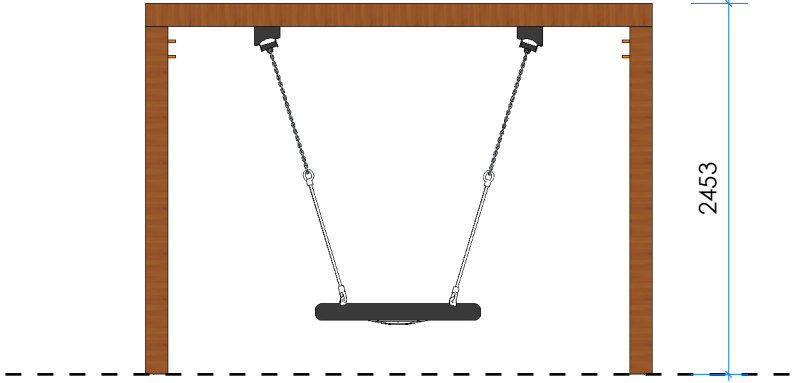

STRAIGHT SWING - BASKET

Product Information

Code: L003311
Category: SWINGS & FLYING FOXES
Free Height of Fall: 1,500

1 Perspective

2 Elevation

3 Top

Lypa products are generally hand-crafted so actual dimensions may vary - please advise of particular requirements or constraints to be accommodated. This drawing and the information on it remains the property of lyPa Pty Ltd - written permission must be obtained from lyPa Pty Ltd to copy or produce the whole or part of this drawing or product.