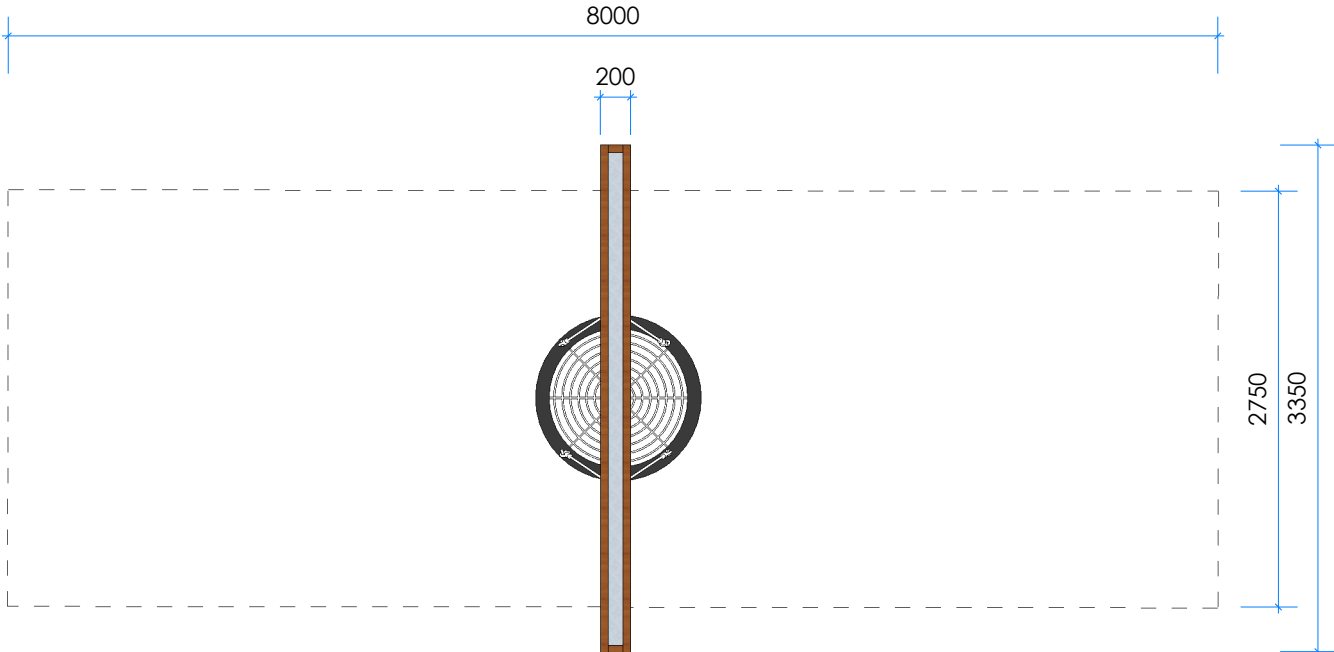

STRAIGHT SWING - BASKET

Product Information

Code: L003311
Category: SWINGS & FLYING FOXES
Free Height of Fall: 1,500

1 Perspective

2 Elevation

3 Top

Lypa products are generally hand-crafted so actual dimensions may vary - please advise of particular requirements or constraints to be accommodated. This drawing and the information on it remains the property of lyPa Pty Ltd - written permission must be obtained from lyPa Pty Ltd to copy or produce the whole or part of this drawing or product.