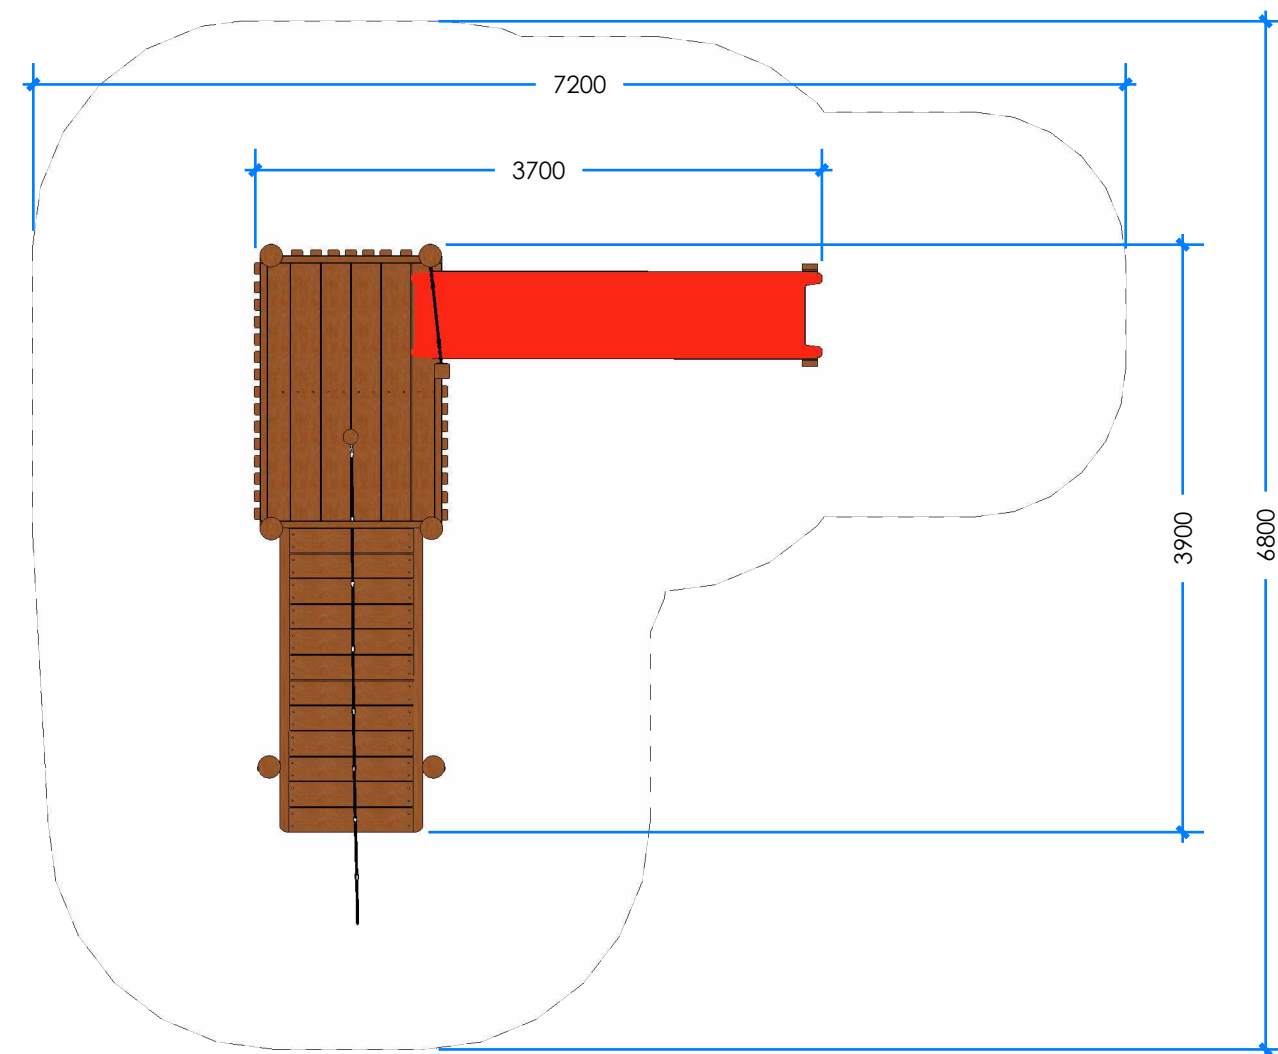

STRAIGHT COMBAT CLIMB WITH SLIDE L000110 - PRODUCT SHEET

Product Information

Category: ELEVATED PLAY
Name: STRAIGHT COMBAT CLIMB WITH SLIDE
Code: L000110
Free Height of Fall: 1,500 mm

1 PERSPECTIVE
Scale: NTS

* Most Lypa products are hand-crafted so actual dimensions may vary. Please advise of particular requirements or constraints to be accommodated.

** This drawing and the information on it remains the property of lyPa Pty Ltd. Written permission must be obtained from lyPa Pty Ltd to copy or produce the whole or part of this drawing or product.

2 ELEVATION
Scale: 1:50

3 TOP
Scale: 1:50