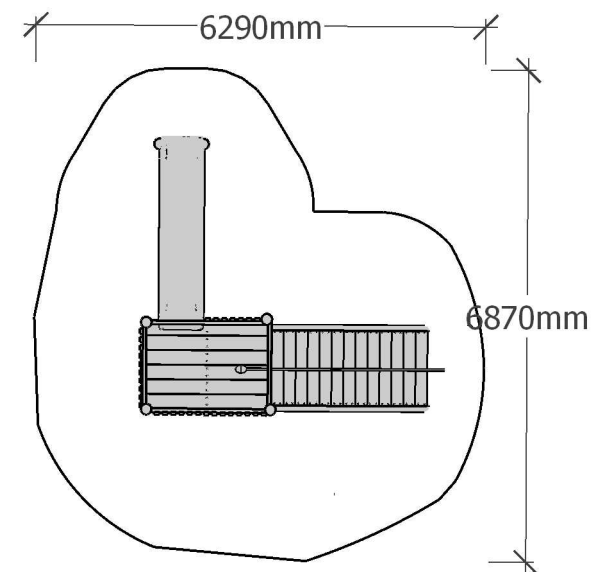

STRAIGHT COMBAT CLIMB WITH SLIDE

Product Information

Category: Elevated Play
Name: Straight Combat Climb with Slide
Code: L000110

Dimensions (mm) - Variable

Length: 4,360
Width: 3,920
Deck Height: 1,500
Overall Height: 3,000

* Most Lypa products are hand-crafted so actual dimensions may vary.
Please advise of particular requirements or constraints to be accommodated.

** This drawing and the information on it remains the property of lyPa Pty Ltd.
Written permission must be obtained from lyPa Pty Ltd to copy or produce the
whole or part of this drawing or product.