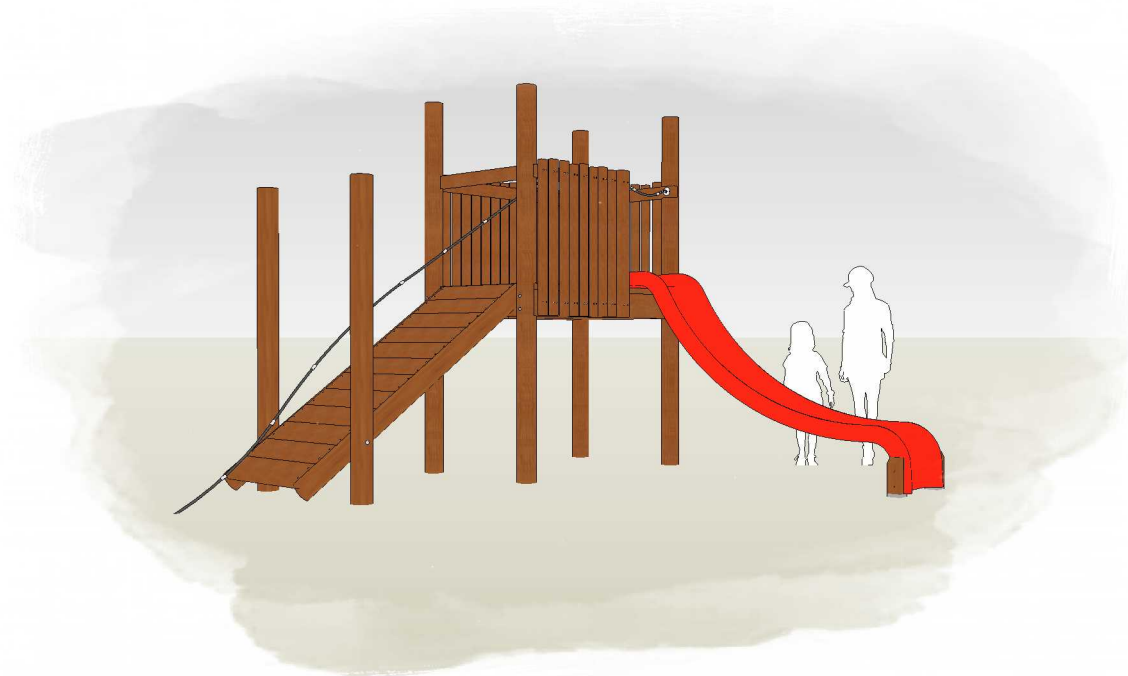

STRAIGHT COMBAT CLIMB WITH SLIDE L000110 - PRODUCT SHEET

Product Information

Category: ELEVATED PLAY
Name: STRAIGHT COMBAT CLIMB WITH SLIDE
Code: L000110
Free Height of Fall: 1,500 mm

1 PERSPECTIVE
Scale: NTS

* Most Lypa products are hand-crafted so actual dimensions may vary. Please advise of particular requirements or constraints to be accommodated.

** This drawing and the information on it remains the property of lyPa Pty Ltd. Written permission must be obtained from lyPa Pty Ltd to copy or produce the whole or part of this drawing or product.

2 ELEVATION
Scale: 1:50

3 TOP
Scale: 1:50