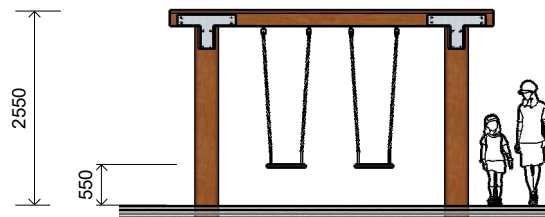

## Product Information

Category:	Dynamic
Name:	Straight Double Swing
Code:	L003300

## Dimensions (mm)

Under Cross Bar Height:	2400
Internal Frame Length:	3000
External Frame Length:	4300
Frame Width:	300

1 **Perspective**  
Scale: NTS

2 **Front View**  
Scale: 1:100

3 **Top View**  
Scale: 1:100