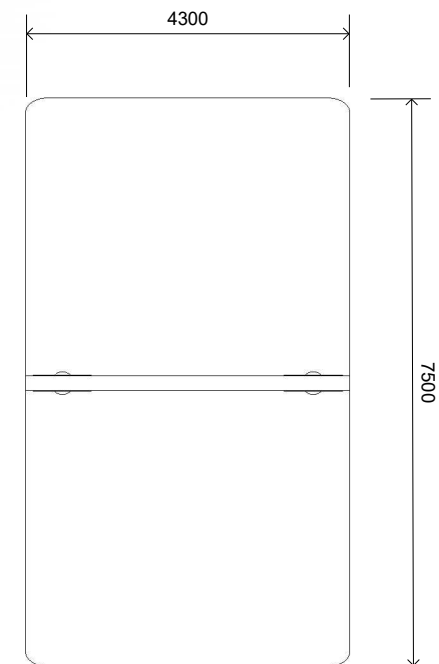

## Dimensions (mm)

Under Cross Bar Height:	2400
Internal Frame Length:	3000
External Frame Length:	4300
Frame Width:	300

1 **Perspective**  
Scale: NTS

2 **Front View**  
Scale: 1:100

3 **Top View**  
Scale: 1:100

\* Most LyPa products are hand-crafted so actual dimensions may vary.  
Please advise of particular requirements or constraints to be accommodated.

\*\* This drawing and the information on it remains the property of lyPa Pty Ltd. Written permission must be obtained from lyPa Pty Ltd to copy or produce the whole or part of this drawing or product.