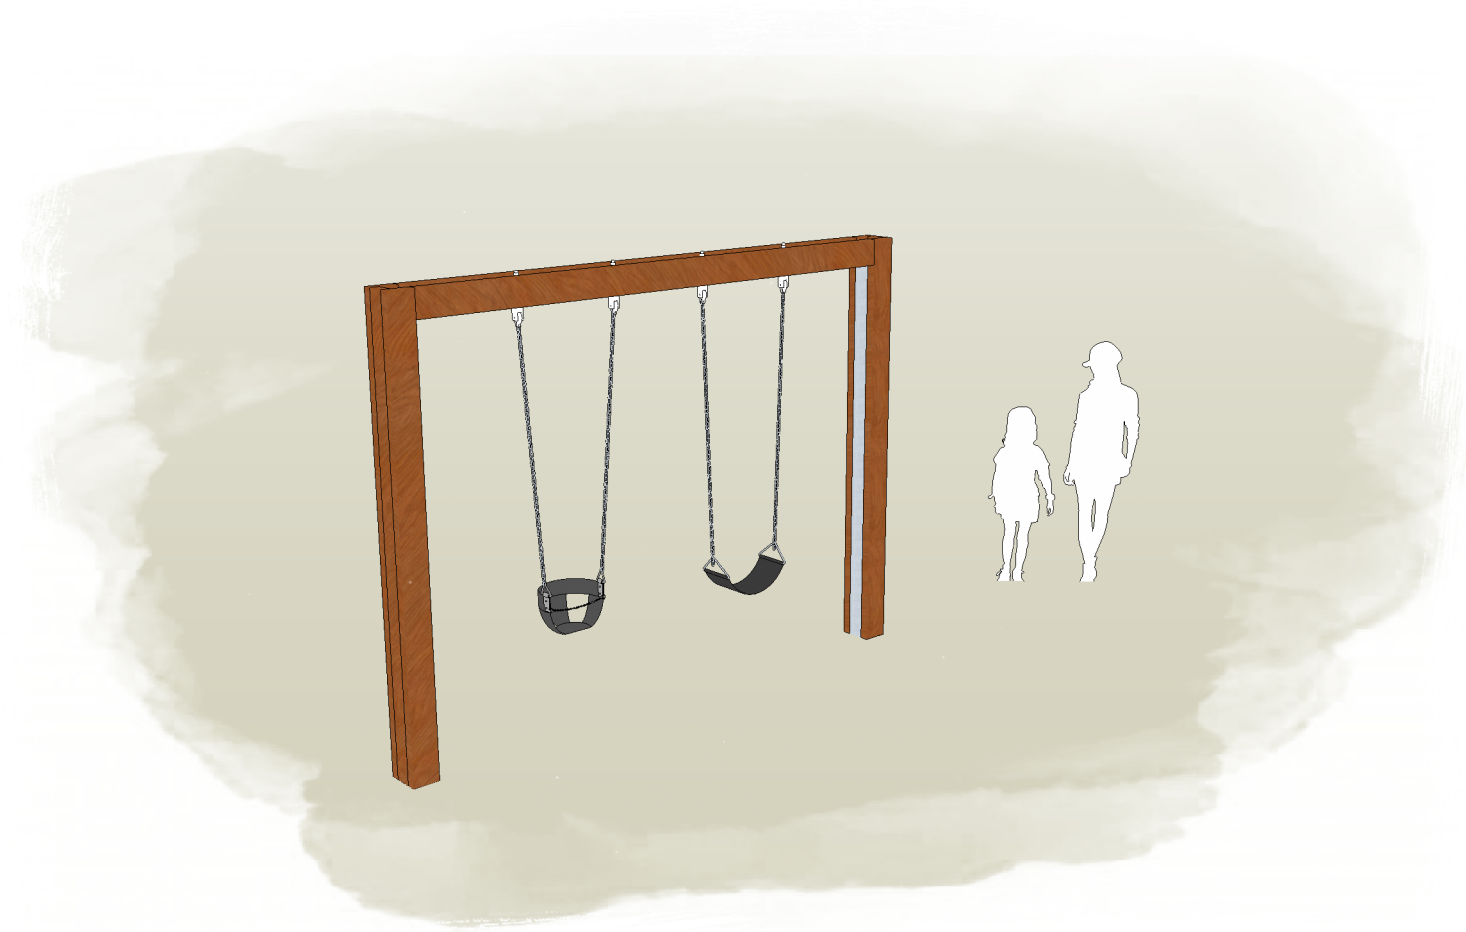

# STRAIGHT SWING - RIGID & FLEXI

## Product Information

Code: L003310  
Category: SWINGS & FLYING FOXES  
Free Height of Fall: 1,400

**1** Perspective  
Scale: NTS

**2** Elevation  
Scale: 1:50

**3** Top  
Scale: 1:50