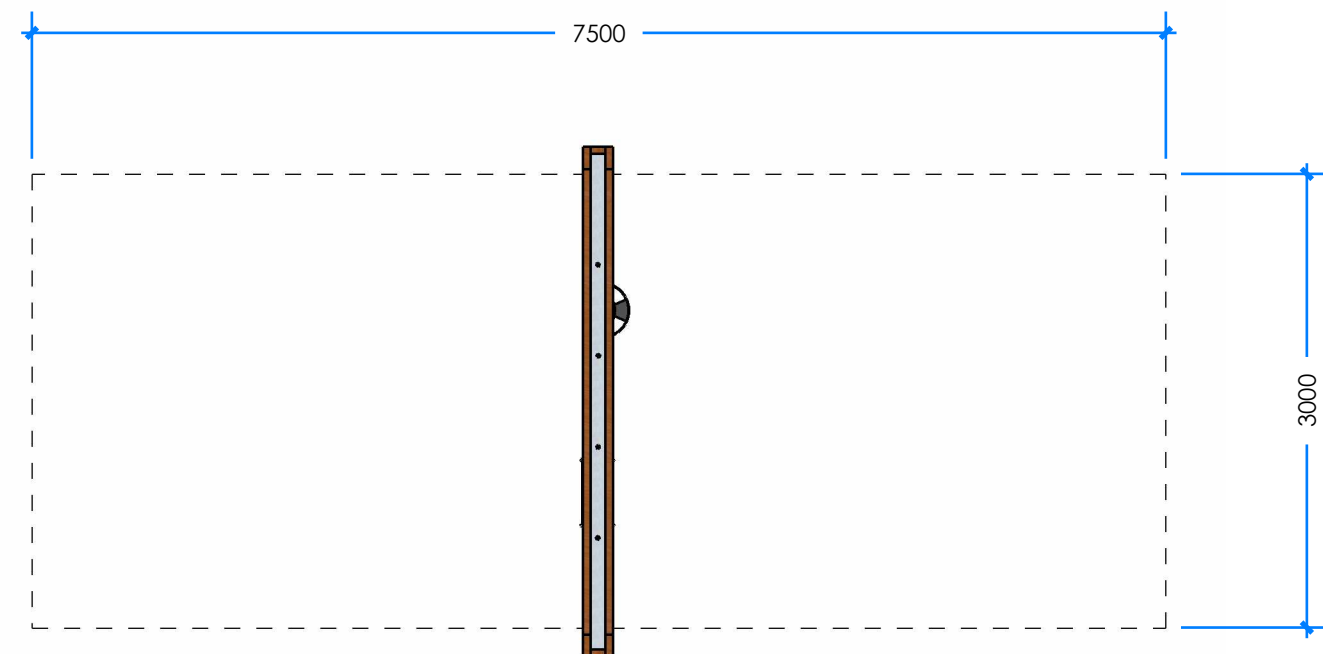

STRAIGHT SWING - RIGID & FLEXI L003310 - PRODUCT SHEET

Product Information

Category:	DYNAMIC
Name:	STRAIGHT SWING - RIGID & FLEXI
Code:	L003310
Free Height of Fall:	1,400 mm

1 PERSPECTIVE
Scale: NTS

* Most Lypa products are hand-crafted so actual dimensions may vary. Please advise of particular requirements or constraints to be accommodated.

** This drawing and the information on it remains the property of lyPa Pty Ltd. Written permission must be obtained from lyPa Pty Ltd to copy or produce the whole or part of this drawing or product.

2 ELEVATION
Scale: 1:50

3 TOP
Scale: 1:50