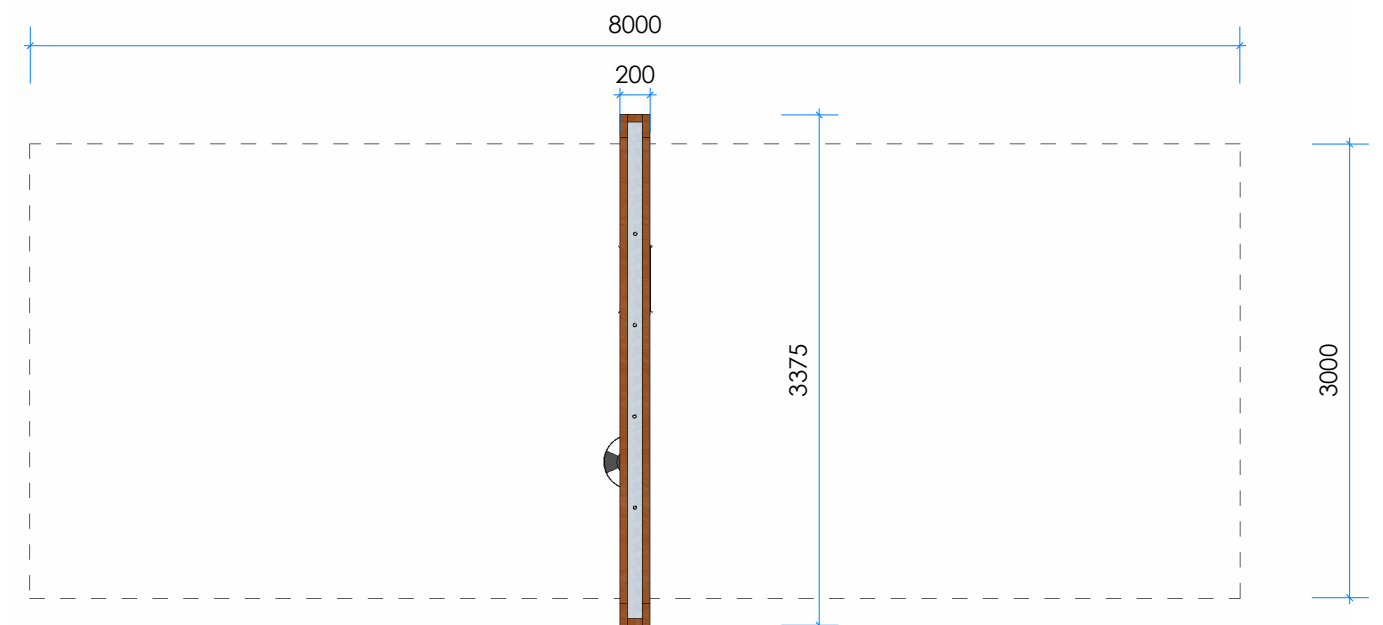

## Product Information

Code: L003310  
Category: SWINGS & FLYING FOXES  
Free Height of Fall: 1,400

**1** Perspective  
Scale: NTS

**2** Elevation  
Scale: 1:50

**3** Top  
Scale: 1:50