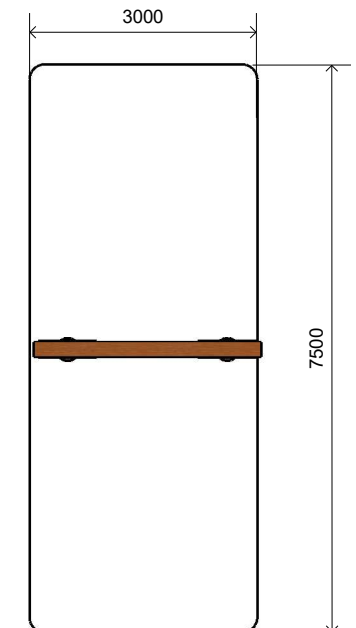

L003301 STRAIGHT SINGLE SWING

Product Information

Category:	Dynamic
Name:	Straight Single Swing
Code:	L003301

Dimensions (mm)

Under Cross Bar Height:	2400
Internal Frame Length:	1800
External Frame Length:	3000
Frame Width:	300

* Most LyPa products are hand-crafted so actual dimensions may vary.
Please advise of particular requirements or constraints to be accommodated.

** This drawing and the information on it remains the property of lyPa Pty Ltd. Written permission must be obtained from lyPa Pty Ltd to copy or produce the whole or part of this drawing or product.

1 **Perspective**
Scale: NTS

2 **Front View**
Scale: 1:50

3 **Top View**
Scale: 1:50