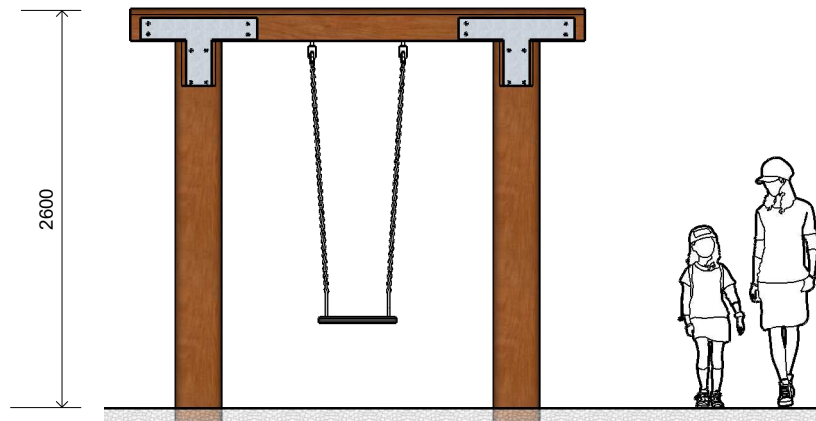

L003301 STRAIGHT SINGLE SWING

Product Information

Category:	Dynamic
Name:	Straight Single Swing
Code:	L003301

Dimensions (mm)

Under Cross Bar Height:	2400
Internal Frame Length:	1800
External Frame Length:	3000
Frame Width:	300

* Most LyPa products are hand-crafted so actual dimensions may vary.
Please advise of particular requirements or constraints to be accommodated.

** This drawing and the information on it remains the property of lyPa Pty Ltd. Written permission must be obtained from lyPa Pty Ltd to copy or produce the whole or part of this drawing or product.

1 **Perspective**
Scale: NTS

2 **Front View**
Scale: 1:50

3 **Top View**
Scale: 1:50