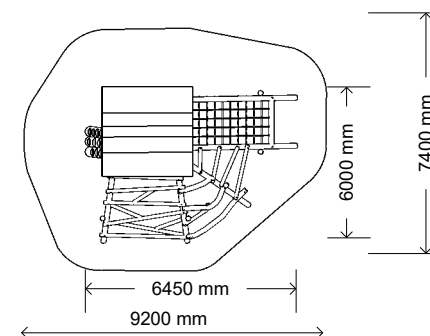

## Product Information

Category: Elevated Play  
Name: Subiaco Climber - Cover  
Code: L000501

## Dimensions (mm) - Variable

Length: 6,450  
Width: 6,000  
Platform Height: 2,200  
Overall Height: 4,200

Fall Zone

\* Most Lypa products are hand-crafted so actual dimensions may vary.  
Please advise of particular requirements or constraints to be accommodated.