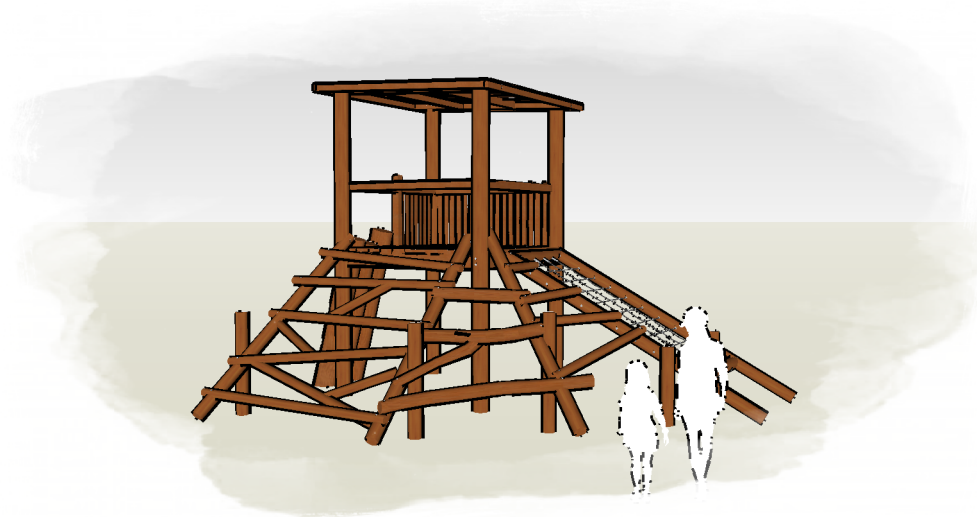

# SUBIACO CLIMBER - COVER

## Product Information

Category: Elevated Play  
Name: Subiaco Climber - Cover  
Code: L000501

## Dimensions (mm) - Variable

Length: 6,450  
Width: 6,000  
Platform Height: 2,200  
Overall Height: 4,200

Fall Zone

\* Most Lypa products are hand-crafted so actual dimensions may vary.  
Please advise of particular requirements or constraints to be accommodated.