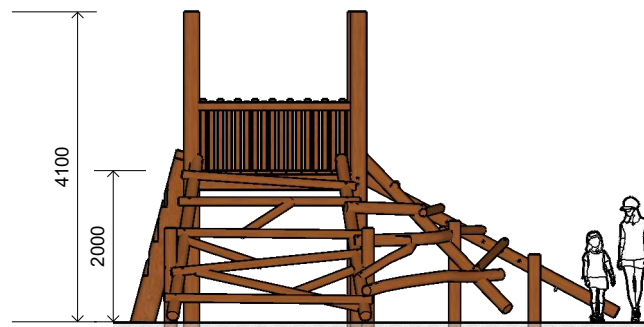

L000500 SUBIACO CLIMBER

Product Information

Category:	Elevated Play
Name:	Subiaco Climber
Code:	L000500

Dimensions (mm) - Variable

Length:	6,500
Width:	4,700
Platform Height:	2,000
Overall Height:	4,100

1 **Perspective**
Scale: NTS

2 **Front View**
Scale: 1:50

3 **Top View**
Scale: 1:50

* Most LyPa products are hand-crafted so actual dimensions may vary.
Please advise of particular requirements or constraints to be accommodated.

** This drawing and the information on it remains the property of lyPa Pty Ltd. Written permission must be obtained from lyPa Pty Ltd to copy or produce the whole or part of this drawing or product.