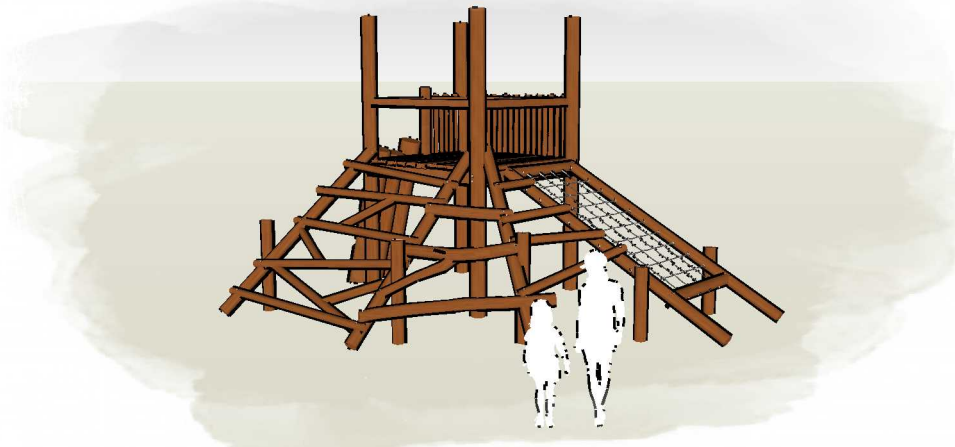

L000500 SUBIACO CLIMBER

Product Information

Category:	Elevated Play
Name:	Subiaco Climber
Code:	L000500

Dimensions (mm) - Variable

Length:	6,500
Width:	4,700
Platform Height:	2,000
Overall Height:	4,100

1 **Perspective**
Scale: NTS

2 **Front View**
Scale: 1:50

3 **Top View**
Scale: 1:50

* Most LyPa products are hand-crafted so actual dimensions may vary.
Please advise of particular requirements or constraints to be accommodated.

** This drawing and the information on it remains the property of lyPa Pty Ltd. Written permission must be obtained from lyPa Pty Ltd to copy or produce the whole or part of this drawing or product.