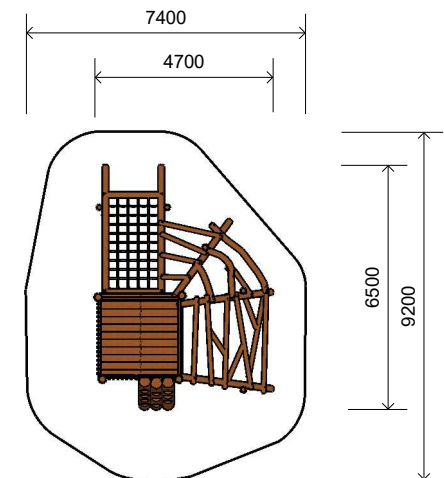

L000500 SUBIACO CLIMBER

Product Information

Category:	Elevated Play
Name:	Subiaco Climber
Code:	L000500

Dimensions (mm) - Variable

Length:	6,500
Width:	4,700
Platform Height:	2,000
Overall Height:	4,100

1 **Perspective**
Scale: NTS

2 **Front View**
Scale: 1:50

3 **Top View**
Scale: 1:50

* Most LyPa products are hand-crafted so actual dimensions may vary.
Please advise of particular requirements or constraints to be accommodated.

** This drawing and the information on it remains the property of lyPa Pty Ltd. Written permission must be obtained from lyPa Pty Ltd to copy or produce the whole or part of this drawing or product.