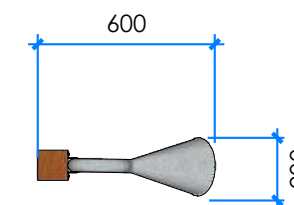

TALKING TUBE - MATCHED PAIR L001500 - PRODUCT SHEET

Product Information

Category:	INTERACTIVE
Name:	TALKING TUBE - MATCHED PAIR
Code:	L001500
Free Height of Fall:	N/A mm

2 ELEVATION
Scale: 1:25

1 PERSPECTIVE
Scale: NTS

* Most Lypa products are hand-crafted so actual dimensions may vary. Please advise of particular requirements or constraints to be accommodated.

** This drawing and the information on it remains the property of lyPa Pty Ltd. Written permission must be obtained from lyPa Pty Ltd to copy or produce the whole or part of this drawing or product.

3 TOP
Scale: 1:25