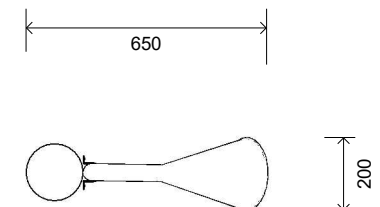

L001500 TALKING TUBE

Product Information

Category:	Sound & Music
Name:	Talking Tube
Code:	L001500

Dimensions (mm)

Length:	650
Width:	200
Overall Height:	1,400

1 Perspective
Scale: NTS

2 Front View
Scale: 1:50

3 Top View
Scale: 1:50

* Most LyPa products are hand-crafted so actual dimensions may vary.
Please advise of particular requirements or constraints to be accommodated.

** This drawing and the information on it remains the property of lyPa Pty Ltd. Written permission must be obtained from lyPa Pty Ltd to copy or produce the whole or part of this drawing or product.