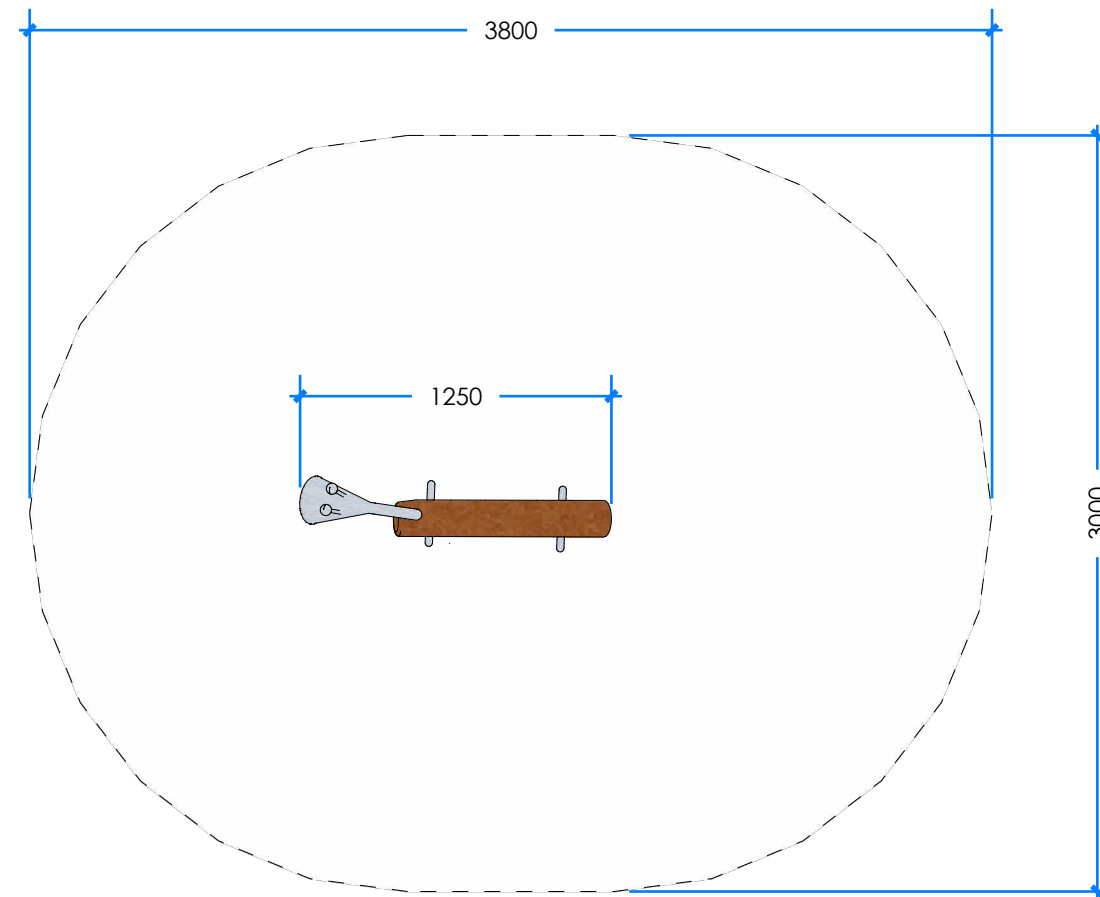

CRITTER TALKING TUBE L003500 - PRODUCT SHEET

Product Information

Category:	THINGIES
Name:	CRITTER TALKING TUBE
Code:	L003500
Free Height of Fall:	700 mm

2 ELEVATION
Scale: 1:30

1 PERSPECTIVE
Scale: NTS

* Most Lypa products are hand-crafted so actual dimensions may vary. Please advise of particular requirements or constraints to be accommodated.

** This drawing and the information on it remains the property of lyPa Pty Ltd. Written permission must be obtained from lyPa Pty Ltd to copy or produce the whole or part of this drawing or product.

3 TOP
Scale: 1:30