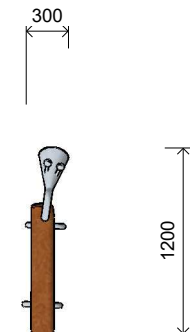

L003500 CRITTER TALKING TUBE

Product Information

Category:	Creature Feature
Name:	Critter Talking Tube
Code:	L003500

Dimensions (mm)

Length:	1,200
Width:	300
Overall Height:	1,250

1 **Perspective**
Scale: NTS

2 **Front View**
Scale: 1:50

3 **Top View**
Scale: 1:50

* Most LyPa products are hand-crafted so actual dimensions may vary.
Please advise of particular requirements or constraints to be accommodated.

** This drawing and the information on it remains the property of lyPa Pty Ltd. Written permission must be obtained from lyPa Pty Ltd to copy or produce the whole or part of this drawing or product.