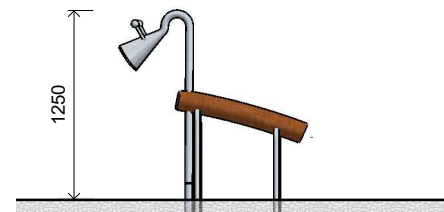

L003500 CRITTER TALKING TUBE

Product Information

Category:	Creature Feature
Name:	Critter Talking Tube
Code:	L003500

Dimensions (mm)

Length:	1,200
Width:	300
Overall Height:	1,250

1 **Perspective**
Scale: NTS

2 **Front View**
Scale: 1:50

3 **Top View**
Scale: 1:50

* Most LyPa products are hand-crafted so actual dimensions may vary.
Please advise of particular requirements or constraints to be accommodated.

** This drawing and the information on it remains the property of lyPa Pty Ltd. Written permission must be obtained from lyPa Pty Ltd to copy or produce the whole or part of this drawing or product.