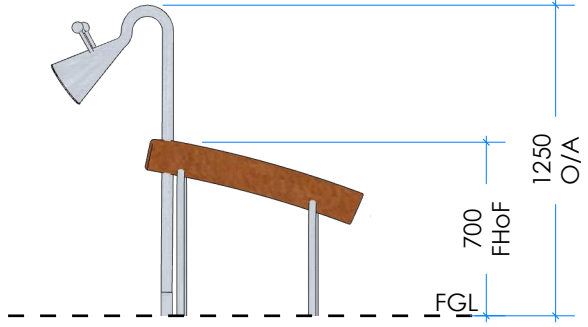

CRITTER TALKING TUBE TO STANDARD TALKING TUBE

Product Information

Code: L003500
Category: CREATURE FEATURES
Free Height of Fall: 700

1 Perspective

2 Elevation

3 Top

Lypa products are generally hand-crafted so actual dimensions may vary - please advise of particular requirements or constraints to be accommodated. This drawing and the information on it remains the property of lyPa Pty Ltd - written permission must be obtained from lyPa Pty Ltd to copy or produce the whole or part of this drawing or product.