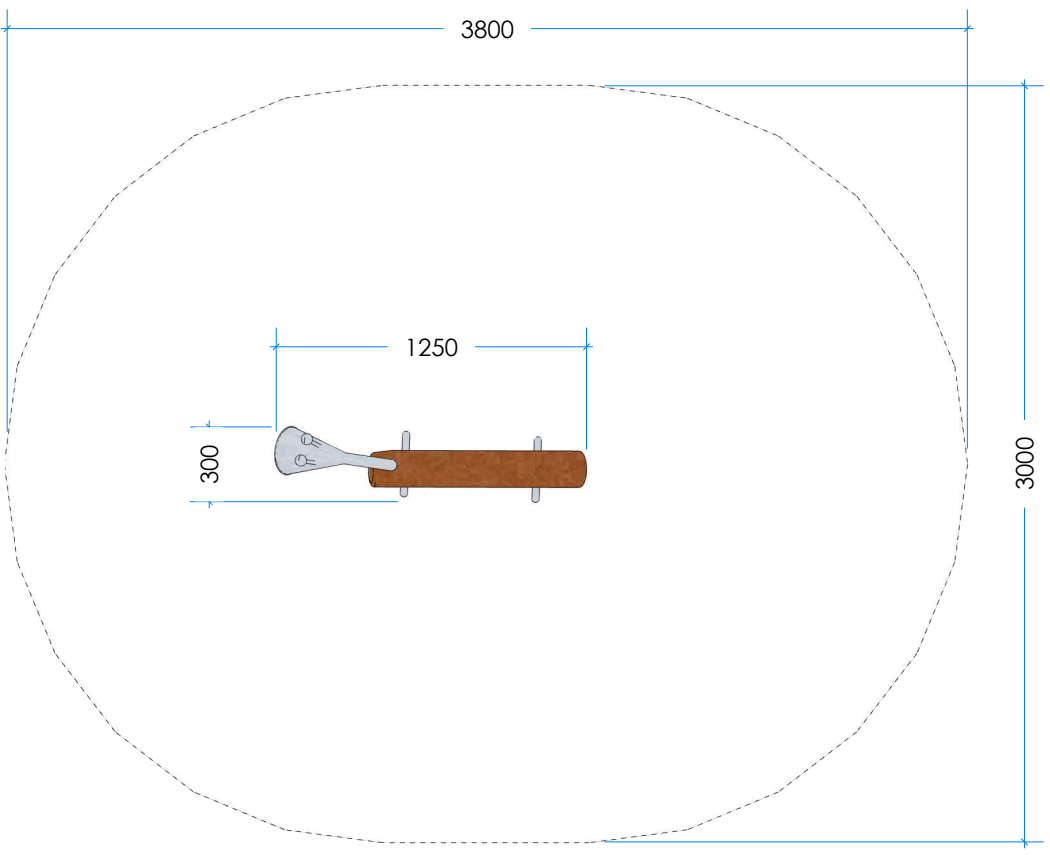

CRITTER TALKING TUBE TO STANDARD TALKING TUBE

Product Information

Code: L003500
Category: CREATURE FEATURES
Free Height of Fall: 700

1 Perspective

2 Elevation

3 Top

Lypa products are generally hand-crafted so actual dimensions may vary - please advise of particular requirements or constraints to be accommodated. This drawing and the information on it remains the property of lyPa Pty Ltd - written permission must be obtained from lyPa Pty Ltd to copy or produce the whole or part of this drawing or product.