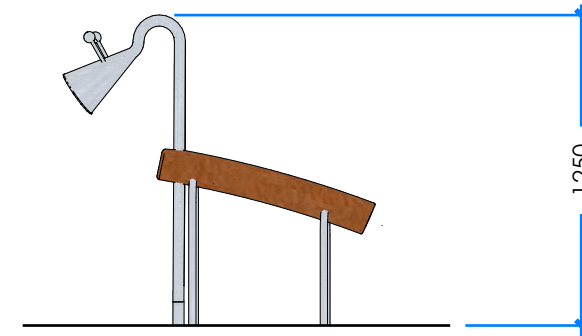

CRITTER TALKING TUBE L003500 - PRODUCT SHEET

Product Information

Category:	THINGIES
Name:	CRITTER TALKING TUBE
Code:	L003500
Free Height of Fall:	700 mm

2 ELEVATION
Scale: 1:30

1 PERSPECTIVE
Scale: NTS

* Most Lypa products are hand-crafted so actual dimensions may vary. Please advise of particular requirements or constraints to be accommodated.

** This drawing and the information on it remains the property of lyPa Pty Ltd. Written permission must be obtained from lyPa Pty Ltd to copy or produce the whole or part of this drawing or product.

3 TOP
Scale: 1:30