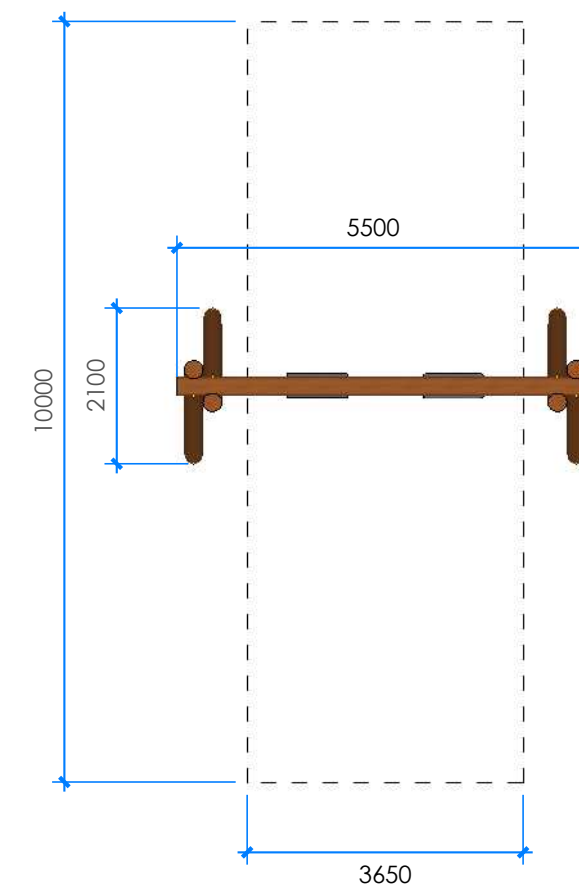

A-FRAME SWING TALL - SLAB FIX L003417 - PRODUCT SHEET

Product Information

Category:	DYNAMIC
Name:	A-FRAME SWING TALL - SLAB FIX
Code:	L003417
Free Height of Fall:	2,300 mm

2 ELEVATION
Scale: 1:100

1 PERSPECTIVE
Scale: NTS

* Most Lypa products are hand-crafted so actual dimensions may vary. Please advise of particular requirements or constraints to be accommodated.

** This drawing and the information on it remains the property of lyPa Pty Ltd. Written permission must be obtained from lyPa Pty Ltd to copy or produce the whole or part of this drawing or product.

3 TOP
Scale: 1:100