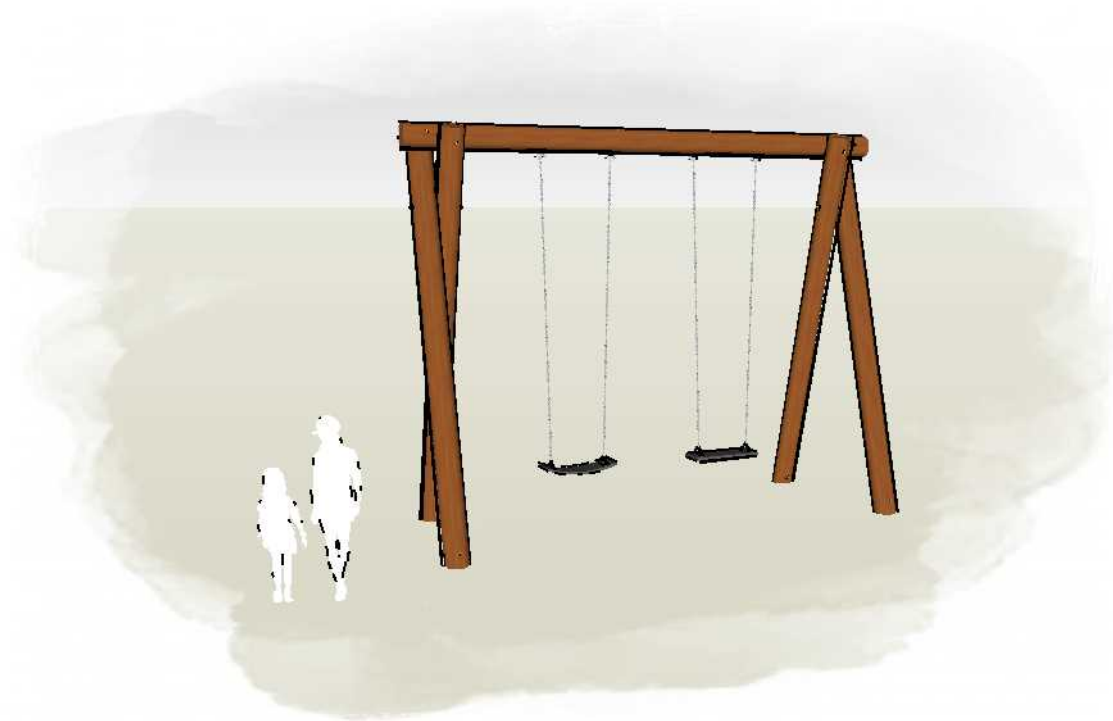

A-FRAME SWING TALL - SLAB FIX L003417 - PRODUCT SHEET

Product Information

Category:	DYNAMIC
Name:	A-FRAME SWING TALL - SLAB FIX
Code:	L003417
Free Height of Fall:	2,300 mm

2 ELEVATION
Scale: 1:100

1 PERSPECTIVE
Scale: NTS

* Most Lypa products are hand-crafted so actual dimensions may vary. Please advise of particular requirements or constraints to be accommodated.

** This drawing and the information on it remains the property of lyPa Pty Ltd. Written permission must be obtained from lyPa Pty Ltd to copy or produce the whole or part of this drawing or product.

3 TOP
Scale: 1:100