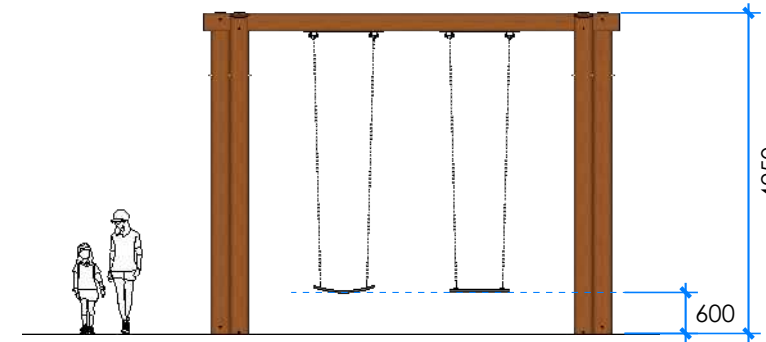

A-FRAME SWING TALL - SLAB FIX L003417 - PRODUCT SHEET

Product Information

Category:	DYNAMIC
Name:	A-FRAME SWING TALL - SLAB FIX
Code:	L003417
Free Height of Fall:	2,300 mm

2 ELEVATION
Scale: 1:100

1 PERSPECTIVE
Scale: NTS

* Most Lypa products are hand-crafted so actual dimensions may vary. Please advise of particular requirements or constraints to be accommodated.

** This drawing and the information on it remains the property of lyPa Pty Ltd. Written permission must be obtained from lyPa Pty Ltd to copy or produce the whole or part of this drawing or product.

3 TOP
Scale: 1:100