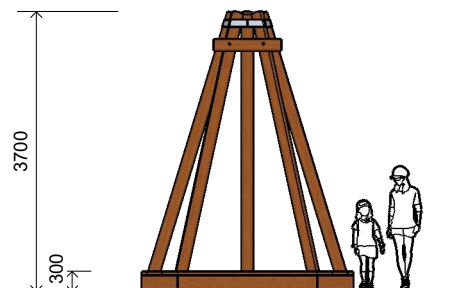

## Product Information

Category:	Cubby
Name:	Tee Pee with Deck
Code:	L001007

## Dimensions (mm)

Length:	2,800
Width:	2,450
Overall Height:	3,700

1 **Perspective**  
Scale: NTS

2 **Front View**  
Scale: 1:100

3 **Top View**  
Scale: 1:100

\* Most LyPa products are hand-crafted so actual dimensions may vary.  
Please advise of particular requirements or constraints to be accommodated.