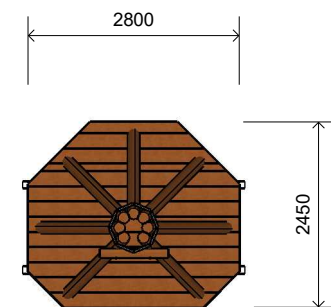

## Dimensions (mm)

Length:	2,800
Width:	2,450
Overall Height:	3,700

1 **Perspective**  
Scale: NTS

2 **Front View**  
Scale: 1:100

3 **Top View**  
Scale: 1:100

\* Most LyPa products are hand-crafted so actual dimensions may vary.  
Please advise of particular requirements or constraints to be accommodated.