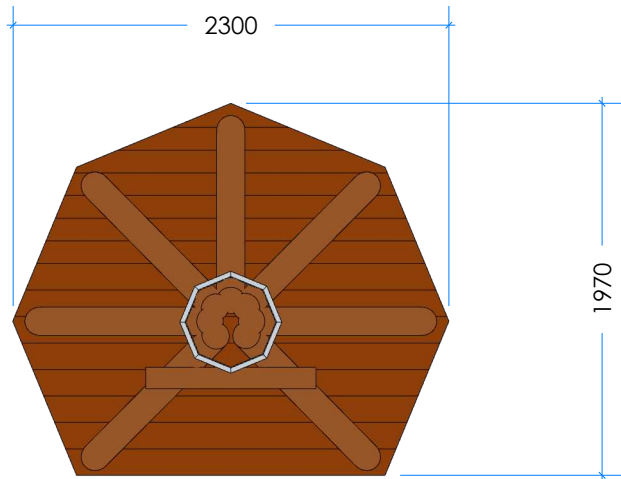

TEE PEE WITH DECK

Product Information

Code: L001007
Category: CUBBIES
Free Height of Fall: N/A

1 Perspective

2 Elevation

3 Top

Lypa products are generally hand-crafted so actual dimensions may vary - please advise of particular requirements or constraints to be accommodated. This drawing and the information on it remains the property of lyPa Pty Ltd - written permission must be obtained from lyPa Pty Ltd to copy or produce the whole or part of this drawing or product.