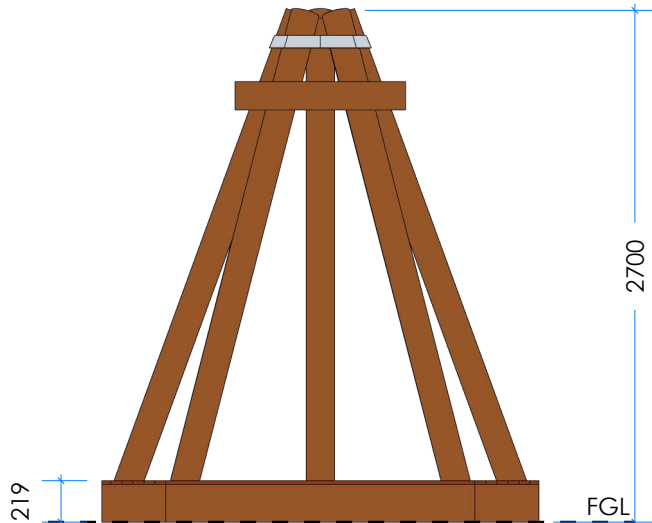

TEE PEE WITH DECK

Product Information

Code: L001007
Category: CUBBIES
Free Height of Fall: N/A

1 Perspective

2 Elevation

3 Top

Lypa products are generally hand-crafted so actual dimensions may vary - please advise of particular requirements or constraints to be accommodated. This drawing and the information on it remains the property of lyPa Pty Ltd - written permission must be obtained from lyPa Pty Ltd to copy or produce the whole or part of this drawing or product.