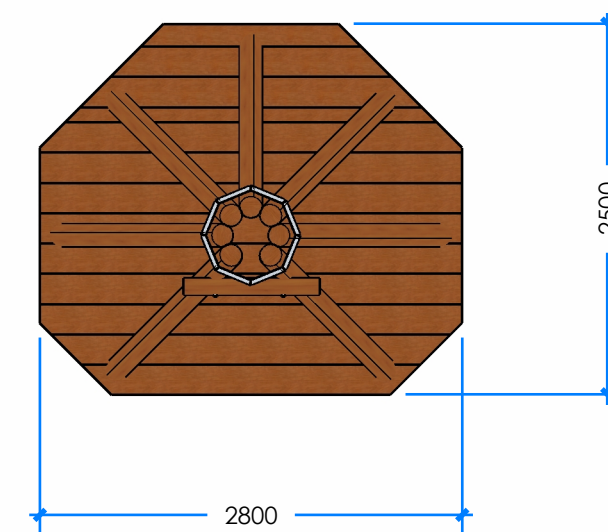

## Product Information

Category:	CUBBY SPACES
Name:	TEE PEE DECK
Code:	L001007
Free Height of Fall:	NA mm

**1** PERSPECTIVE  
Scale: NTS

\* Most Lypa products are hand-crafted so actual dimensions may vary. Please advise of particular requirements or constraints to be accommodated.

**2** ELEVATION  
Scale: 1:50

**3** TOP  
Scale: 1:50