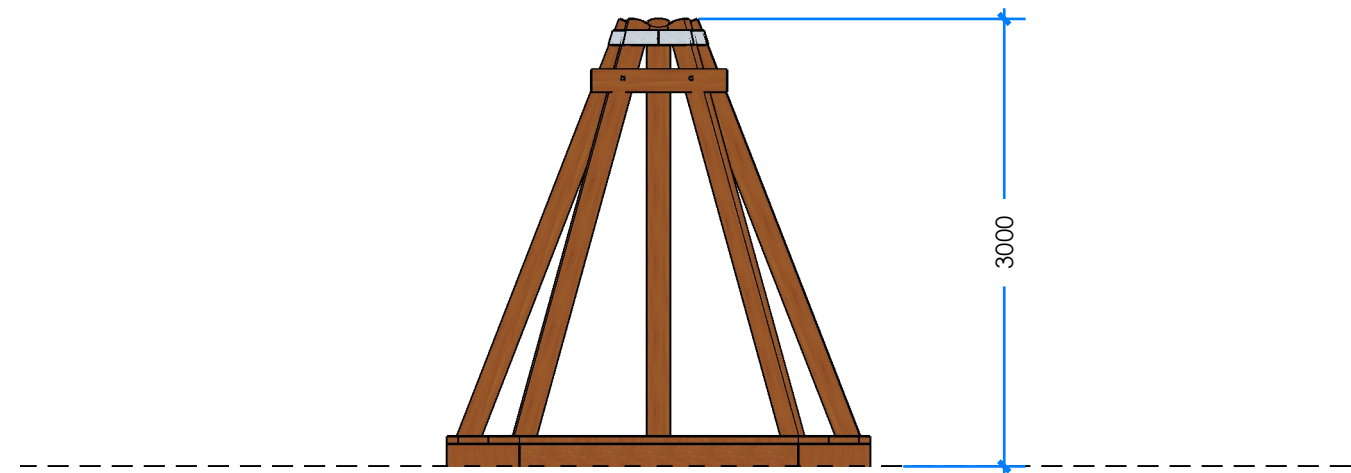

## Product Information

Category:	CUBBY SPACES
Name:	TEE PEE DECK
Code:	L001007
Free Height of Fall:	NA mm

**1** PERSPECTIVE  
Scale: NTS

\* Most Lypa products are hand-crafted so actual dimensions may vary. Please advise of particular requirements or constraints to be accommodated.

**2** ELEVATION  
Scale: 1:50

**3** TOP  
Scale: 1:50