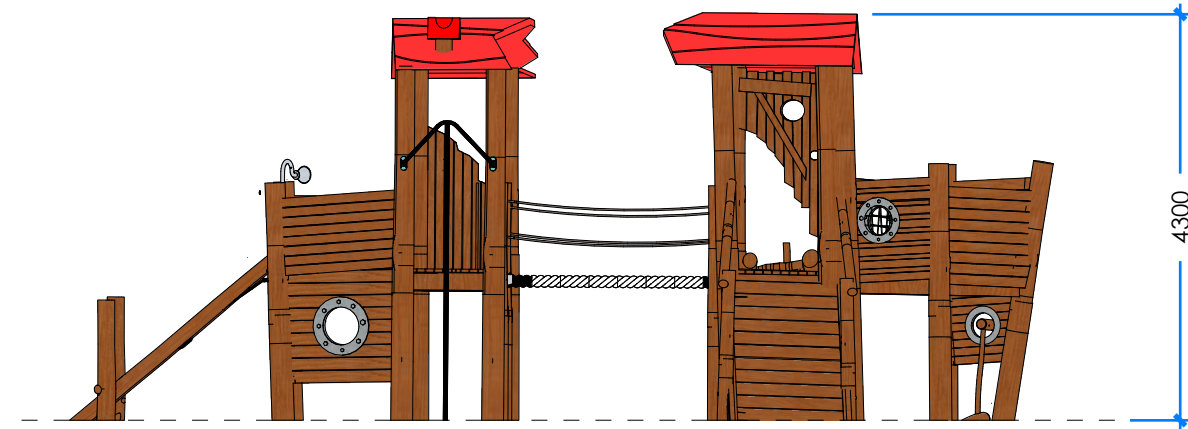

THE ARK L013500 - PRODUCT SHEET

Product Information

Category:	ELEVATED PLAY
Name:	THE ARK
Code:	L013500
Free Height of Fall:	1,600 mm

2 ELEVATION
Scale: 1:80

1 PERSPECTIVE
Scale: NTS

* Most Lypa products are hand-crafted so actual dimensions may vary. Please advise of particular requirements or constraints to be accommodated.

** This drawing and the information on it remains the property of lyPa Pty Ltd. Written permission must be obtained from lyPa Pty Ltd to copy or produce the whole or part of this drawing or product.

3 TOP
Scale: 1:80