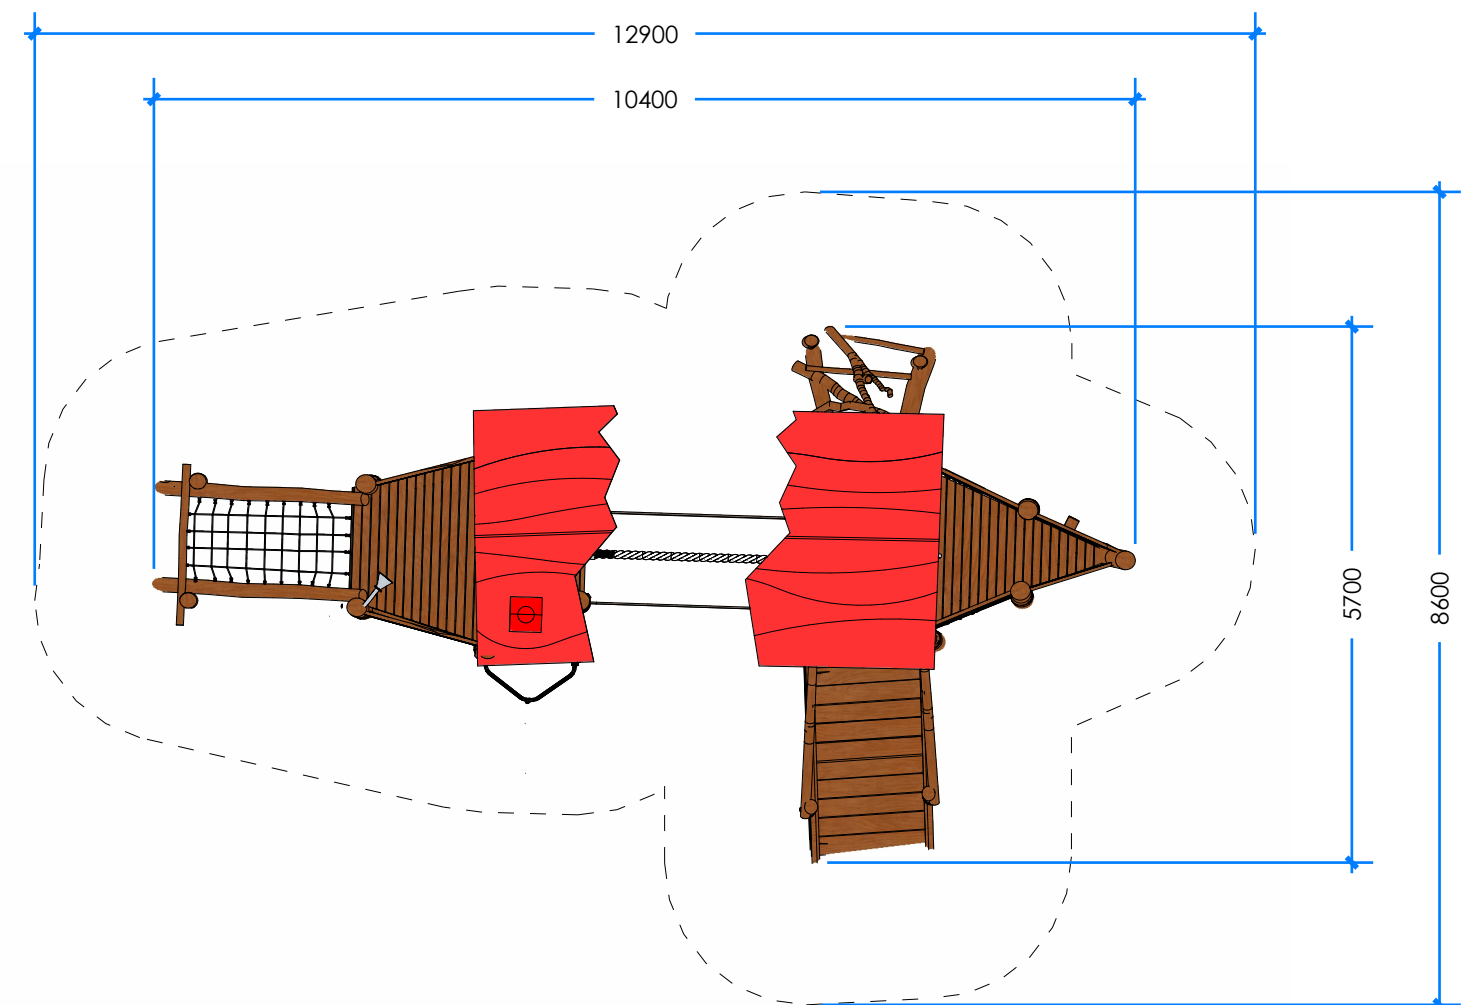

THE ARK L013500 - PRODUCT SHEET

Product Information

Category:	ELEVATED PLAY
Name:	THE ARK
Code:	L013500
Free Height of Fall:	1,600 mm

2 ELEVATION
Scale: 1:80

1 PERSPECTIVE
Scale: NTS

* Most Lypa products are hand-crafted so actual dimensions may vary. Please advise of particular requirements or constraints to be accommodated.

** This drawing and the information on it remains the property of lyPa Pty Ltd. Written permission must be obtained from lyPa Pty Ltd to copy or produce the whole or part of this drawing or product.

3 TOP
Scale: 1:80