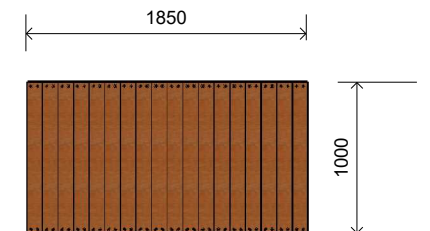

BRIDGE HUMPSBACK (NO BALUSTRADE)

Product Information

Category: Journey Pathways
Name: Bridge Humpback (No balustrade)
Code: L001706

Dimensions (mm)

Length: 1,850
Width: 1,000
Overall Height: 250

1 **Isometric View**
Scale: NTS

2 **Front View**
Scale: 1:50

3 **Top View**
Scale: 1:50

* Most LyPa products are hand-crafted so actual dimensions may vary.
Please advise of particular requirements or constraints to be accommodated.

** This drawing and the information on it remains the property of lyPa Pty Ltd. Written permission must be obtained from lyPa Pty Ltd to copy or produce the whole or part of this drawing or product.