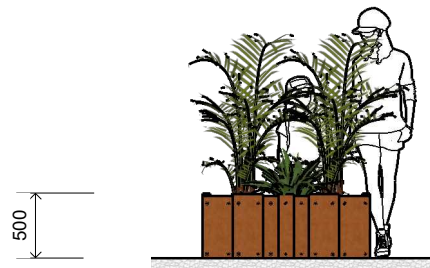

L010900 TIMBER PLANTER SMALL

Product Information

Category:	Thingy
Name:	Timber Planter Small
Code:	L010900

Dimensions (mm)

Length:	1,000
Width:	500
Overall Height:	500

1 **Perspective**
Scale: NTS

2 **Front View**
Scale: 1:50

3 **Top View**
Scale: 1:20

* Most LyPa products are hand-crafted so actual dimensions may vary.
Please advise of particular requirements or constraints to be accommodated.

** This drawing and the information on it remains the property of lyPa Pty Ltd. Written permission must be obtained from lyPa Pty Ltd to copy or produce the whole or part of this drawing or product.