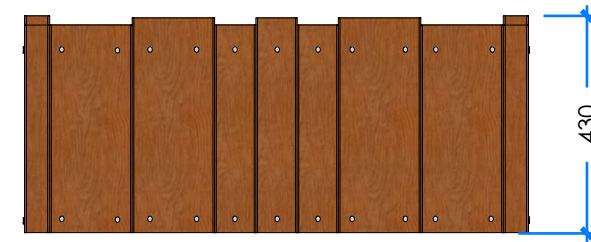

2 ELEVATION
Scale: 1:15