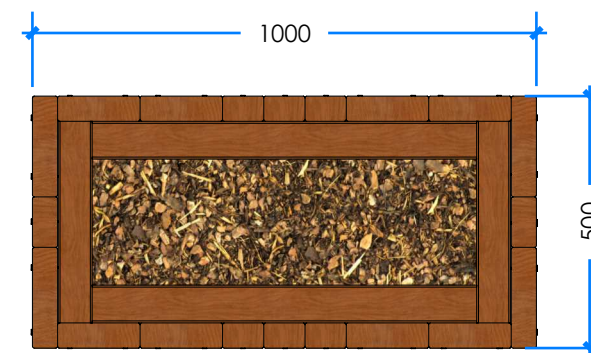

3 TOP
Scale: 1:15