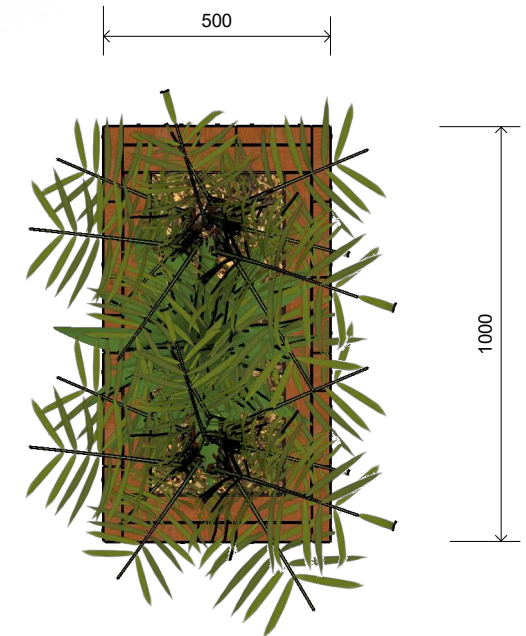

L010900 TIMBER PLANTER SMALL

Product Information

Category:	Thingy
Name:	Timber Planter Small
Code:	L010900

Dimensions (mm)

Length:	1,000
Width:	500
Overall Height:	500

1 **Perspective**
Scale: NTS

2 **Front View**
Scale: 1:50

3 **Top View**
Scale: 1:20

* Most LyPa products are hand-crafted so actual dimensions may vary.
Please advise of particular requirements or constraints to be accommodated.

** This drawing and the information on it remains the property of lyPa Pty Ltd. Written permission must be obtained from lyPa Pty Ltd to copy or produce the whole or part of this drawing or product.