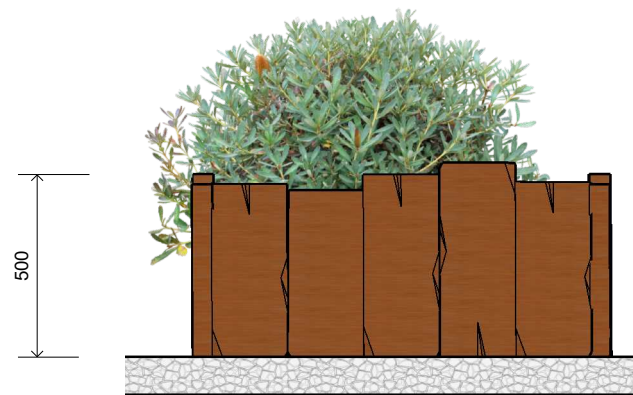

L010800 TIMBER PLANTER LARGE

Product Information

Category:	Thingy
Name:	Timber Planter Large
Code:	L010800

Dimensions (mm)

Length:	1,000
Width:	1,000
Overall Height:	500

1 Perspective
Scale: NTS

2 Front View
Scale: 1:20

3 Top View
Scale: 1:20

* Most LyPa products are hand-crafted so actual dimensions may vary.
Please advise of particular requirements or constraints to be accommodated.

** This drawing and the information on it remains the property of lyPa Pty Ltd. Written permission must be obtained from lyPa Pty Ltd to copy or produce the whole or part of this drawing or product.