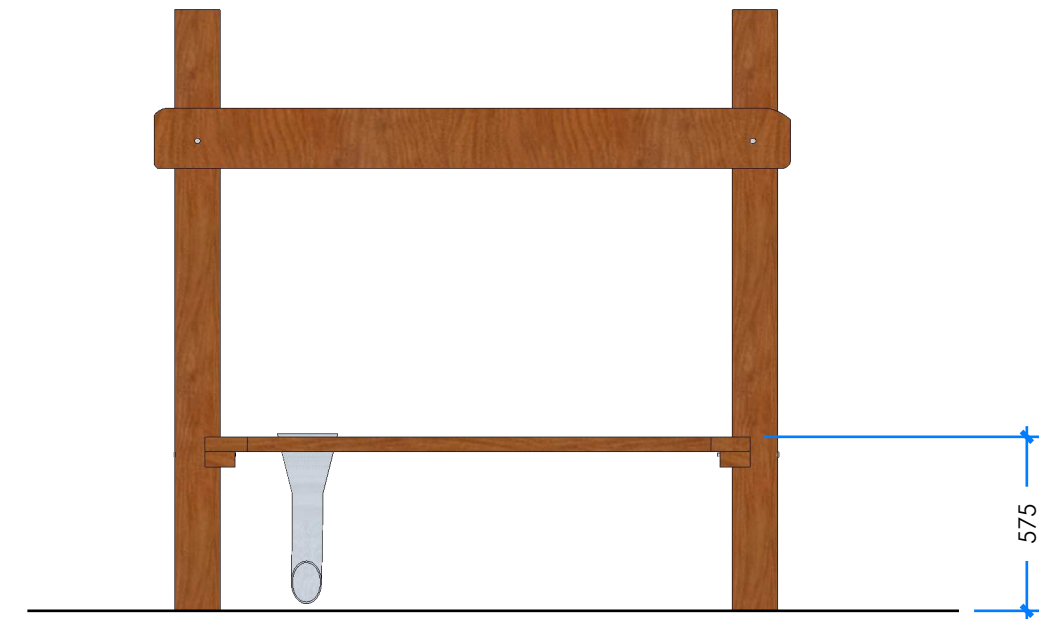

SAND PLAY TABLE - TIMBER L005100 - PRODUCT SHEET

Product Information

Category: SAND & WATER
Name: SAND PLAY TABLE - TIMBER
Code: L005100
Free Height of Fall: NA mm

1 PERSPECTIVE
Scale: NTS

2 ELEVATION
Scale: 1:25

3 TOP
Scale: 1:25

* Most Lypa products are hand-crafted so actual dimensions may vary. Please advise of particular requirements or constraints to be accommodated.

** This drawing and the information on it remains the property of lyPa Pty Ltd. Written permission must be obtained from lyPa Pty Ltd to copy or produce the whole or part of this drawing or product.