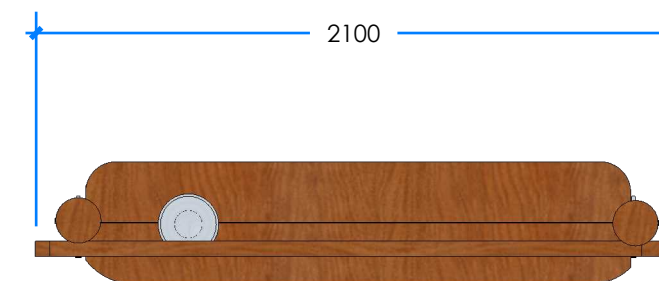

SAND PLAY TABLE - TIMBER L005100 - PRODUCT SHEET

Product Information

Category: SAND & WATER
Name: SAND PLAY TABLE - TIMBER
Code: L005100
Free Height of Fall: NA mm

1 PERSPECTIVE
Scale: NTS

2 ELEVATION
Scale: 1:25

3 TOP
Scale: 1:25

* Most Lypa products are hand-crafted so actual dimensions may vary. Please advise of particular requirements or constraints to be accommodated.

** This drawing and the information on it remains the property of lyPa Pty Ltd. Written permission must be obtained from lyPa Pty Ltd to copy or produce the whole or part of this drawing or product.