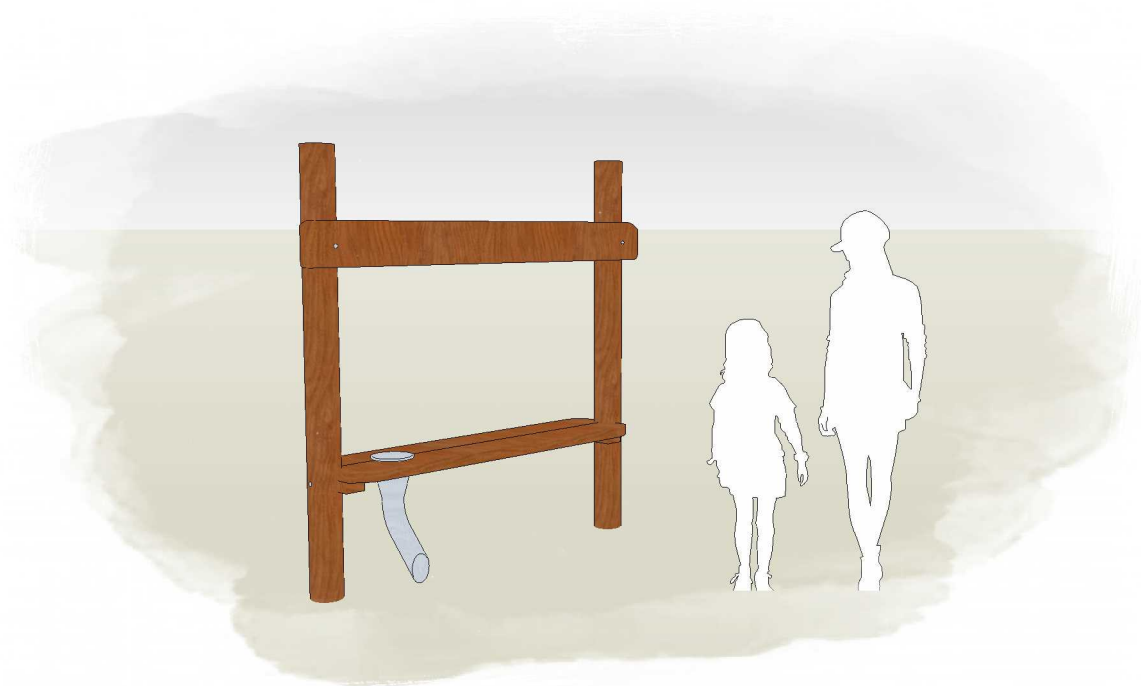

SAND PLAY TABLE - TIMBER L005100 - PRODUCT SHEET

Product Information

Category: SAND & WATER
Name: SAND PLAY TABLE - TIMBER
Code: L005100
Free Height of Fall: NA mm

1 PERSPECTIVE
Scale: NTS

2 ELEVATION
Scale: 1:25

3 TOP
Scale: 1:25

* Most Lypa products are hand-crafted so actual dimensions may vary. Please advise of particular requirements or constraints to be accommodated.

** This drawing and the information on it remains the property of lyPa Pty Ltd. Written permission must be obtained from lyPa Pty Ltd to copy or produce the whole or part of this drawing or product.