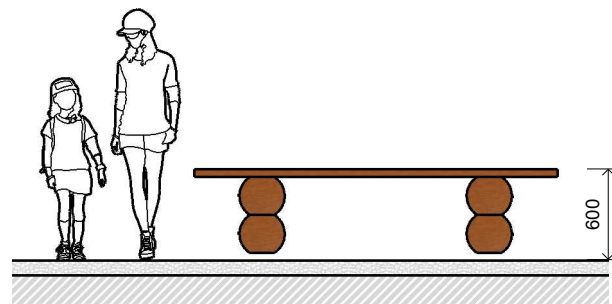

L022100 TIMBER TABLE

Product Information

Category:	Seats & Benches
Name:	Timber Table
Code:	L022100

Dimensions (mm)

Length:	2,400
Width:	1,200
Height:	600

1 **Perspective**
Scale: NTS

2 **Front View**
Scale: 1:50

3 **Top View**
Scale: 1:50

* Most LyPa products are hand-crafted so actual dimensions may vary.
Please advise of particular requirements or constraints to be accommodated.

** This drawing and the information on it remains the property of lyPa Pty Ltd. Written permission must be obtained from lyPa Pty Ltd to copy or produce the whole or part of this drawing or product.