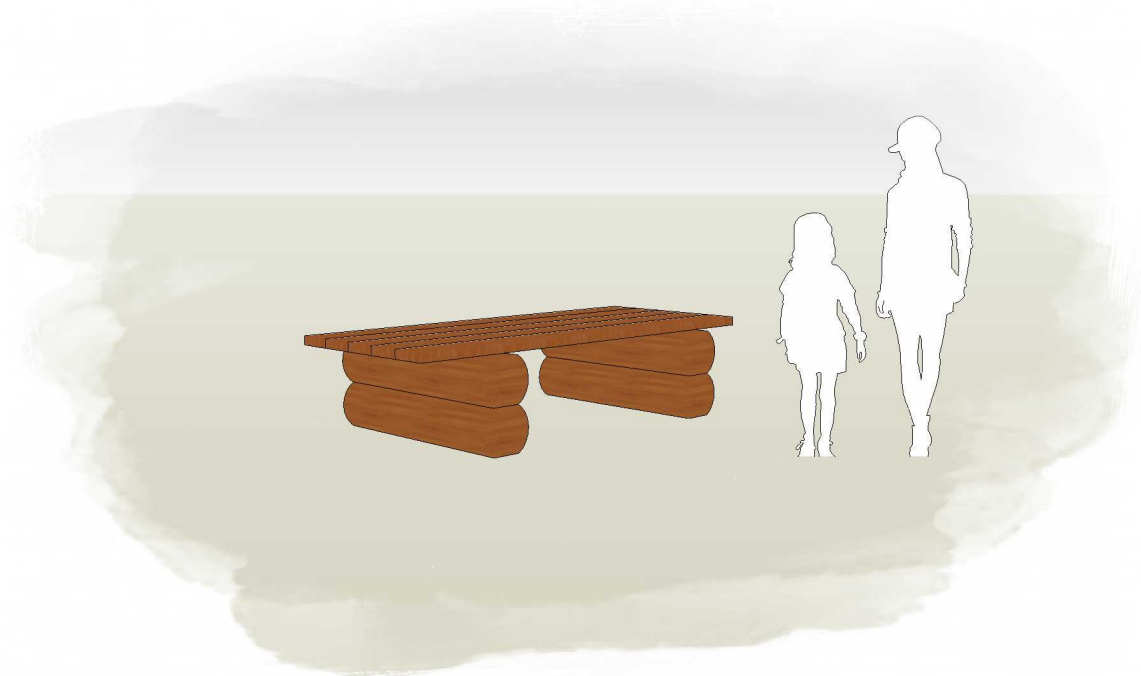

TIMBER TABLE L022100 - PRODUCT SHEET

Product Information

Category:	SEATS & FURNITURE
Name:	TIMBER TABLE
Code:	L022100
Free Height of Fall:	NA mm

1 PERSPECTIVE
Scale: NTS

* Most Lypa products are hand-crafted so actual dimensions may vary. Please advise of particular requirements or constraints to be accommodated.

** This drawing and the information on it remains the property of lyPa Pty Ltd. Written permission must be obtained from lyPa Pty Ltd to copy or produce the whole or part of this drawing or product.

2 ELEVATION
Scale: 1:30

3 TOP
Scale: 1:30