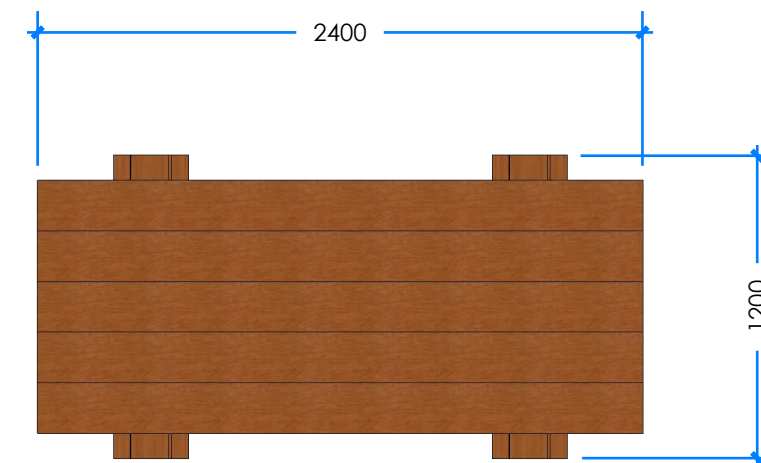

TIMBER TABLE L022100 - PRODUCT SHEET

Product Information

Category:	SEATS & FURNITURE
Name:	TIMBER TABLE
Code:	L022100
Free Height of Fall:	NA mm

1 PERSPECTIVE
Scale: NTS

* Most Lypa products are hand-crafted so actual dimensions may vary. Please advise of particular requirements or constraints to be accommodated.

** This drawing and the information on it remains the property of lyPa Pty Ltd. Written permission must be obtained from lyPa Pty Ltd to copy or produce the whole or part of this drawing or product.

2 ELEVATION
Scale: 1:30

3 TOP
Scale: 1:30