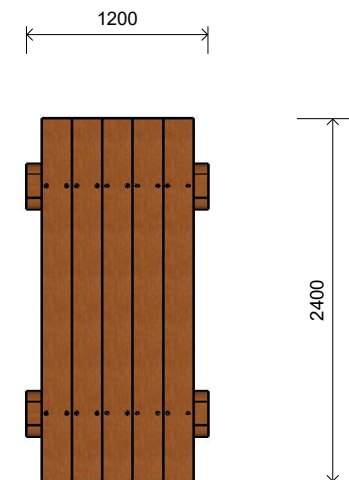

L022100 TIMBER TABLE

Product Information

Category:	Seats & Benches
Name:	Timber Table
Code:	L022100

Dimensions (mm)

Length:	2,400
Width:	1,200
Height:	600

1 **Perspective**
Scale: NTS

2 **Front View**
Scale: 1:50

3 **Top View**
Scale: 1:50

* Most LyPa products are hand-crafted so actual dimensions may vary.
Please advise of particular requirements or constraints to be accommodated.

** This drawing and the information on it remains the property of lyPa Pty Ltd. Written permission must be obtained from lyPa Pty Ltd to copy or produce the whole or part of this drawing or product.