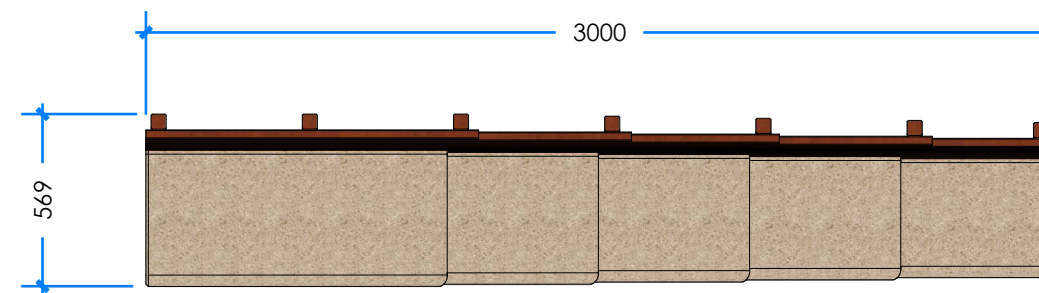

## Product Information

Category:	SEATS & FURNITURE
Name:	PRODUCT NAME
Code:	L009800
Free Height of Fall:	NA mm

**1** PERSPECTIVE  
Scale: NTS

\* Most Lypa products are hand-crafted so actual dimensions may vary. Please advise of particular requirements or constraints to be accommodated.

**2** ELEVATION  
Scale: 1:25

**3** TOP  
Scale: 1:25