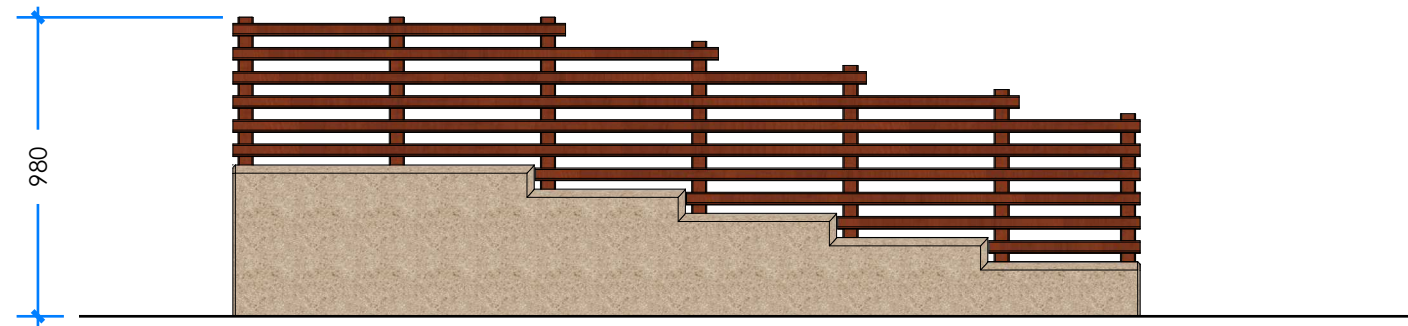

## Product Information

Category:	SEATS & FURNITURE
Name:	PRODUCT NAME
Code:	L009800
Free Height of Fall:	NA mm

**1** PERSPECTIVE  
Scale: NTS

\* Most Lypa products are hand-crafted so actual dimensions may vary. Please advise of particular requirements or constraints to be accommodated.

**2** ELEVATION  
Scale: 1:25

**3** TOP  
Scale: 1:25