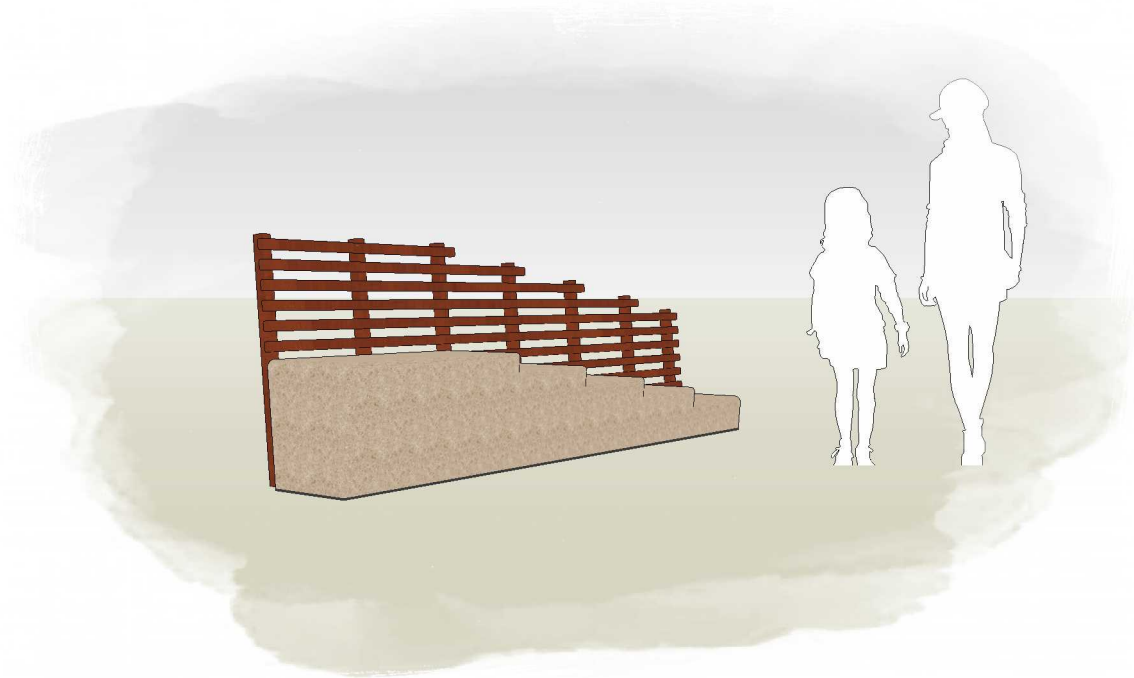

## Product Information

Category:	SEATS & FURNITURE
Name:	PRODUCT NAME
Code:	L009800
Free Height of Fall:	NA mm

**1** PERSPECTIVE  
Scale: NTS

\* Most Lypa products are hand-crafted so actual dimensions may vary. Please advise of particular requirements or constraints to be accommodated.

**2** ELEVATION  
Scale: 1:25

**3** TOP  
Scale: 1:25