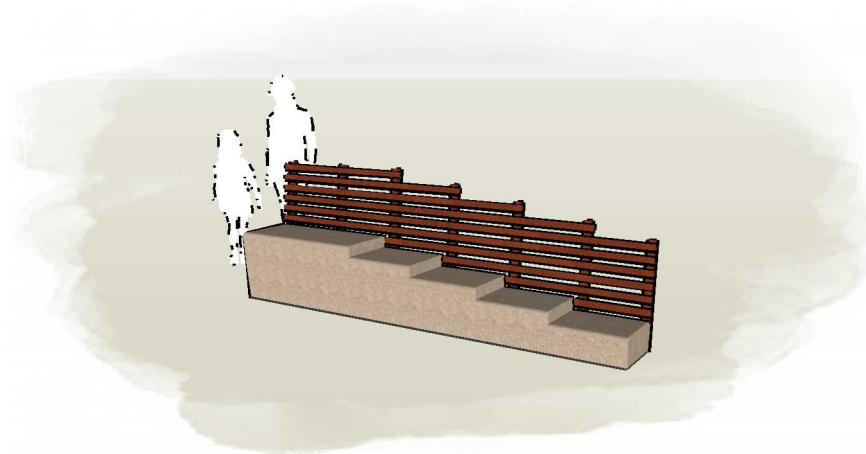

L009800 TRANSITION BENCH

Product Information

Category:	Journey Pathways
Name:	Transition Bench
Code:	L009800

Dimensions (mm)

Length:	3,000
Width:	600
Overall Height:	1,000

1 **Perspective**
Scale: NTS

2 **Front View**
Scale: 1:50

3 **Top View**
Scale: 1:50

* Most LyPa products are hand-crafted so actual dimensions may vary.
Please advise of particular requirements or constraints to be accommodated.

** This drawing and the information on it remains the property of lyPa Pty Ltd. Written permission must be obtained from lyPa Pty Ltd to copy or produce the whole or part of this drawing or product.