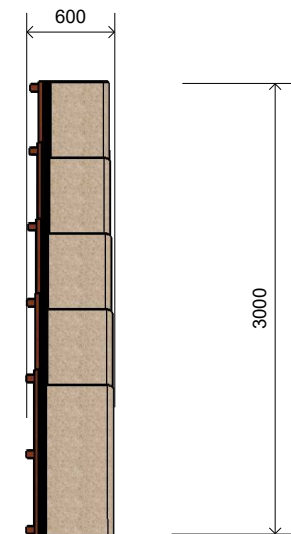

L009800 TRANSITION BENCH

Product Information

Category:	Journey Pathways
Name:	Transition Bench
Code:	L009800

Dimensions (mm)

Length:	3,000
Width:	600
Overall Height:	1,000

1 **Perspective**
Scale: NTS

2 **Front View**
Scale: 1:50

3 **Top View**
Scale: 1:50

* Most LyPa products are hand-crafted so actual dimensions may vary.
Please advise of particular requirements or constraints to be accommodated.

** This drawing and the information on it remains the property of lyPa Pty Ltd. Written permission must be obtained from lyPa Pty Ltd to copy or produce the whole or part of this drawing or product.