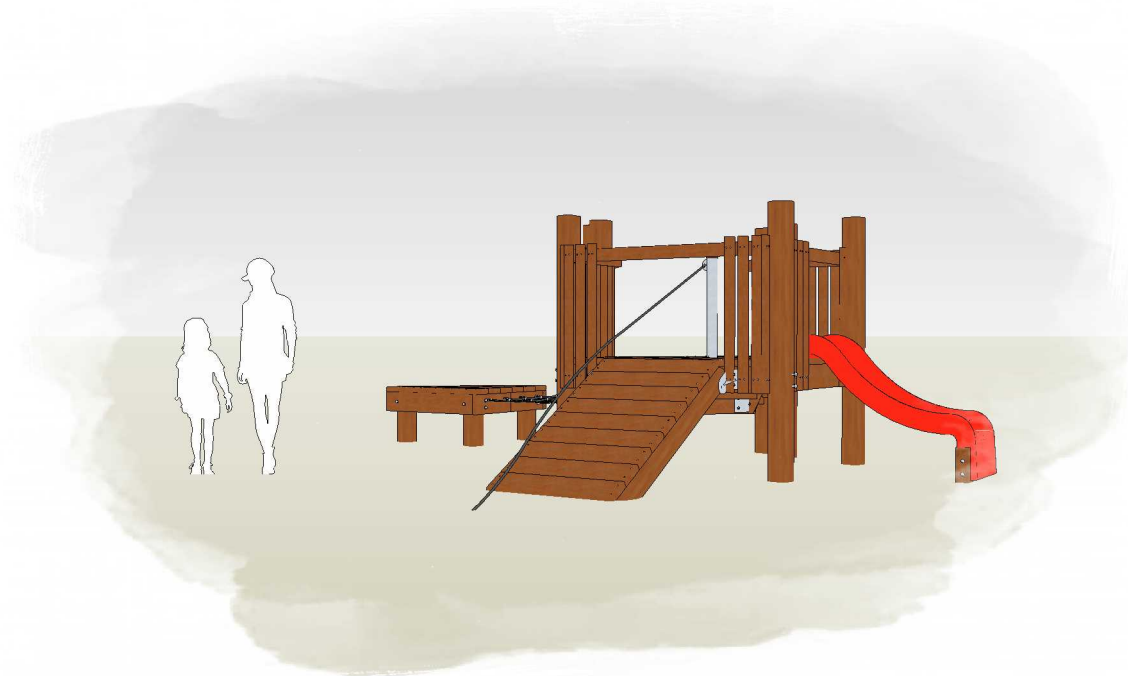

# TRI-CLIMBER L002500 - PRODUCT SHEET

## Product Information

Category:	ELEVATED PLAY
Name:	TRI-CLIMBER
Code:	L002500
Free Height of Fall:	900 mm

**2 ELEVATION**  
Scale: 1:75

**1 PERSPECTIVE**  
Scale: NTS

**3 TOP**  
Scale: 1:75

\* Most Lypa products are hand-crafted so actual dimensions may vary. Please advise of particular requirements or constraints to be accommodated.