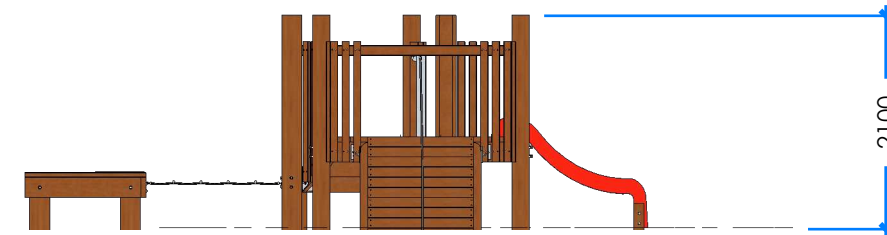

# TRI-CLIMBER L002500 - PRODUCT SHEET

## Product Information

Category:	ELEVATED PLAY
Name:	TRI-CLIMBER
Code:	L002500
Free Height of Fall:	900 mm

**2 ELEVATION**  
Scale: 1:75

**1 PERSPECTIVE**  
Scale: NTS

**3 TOP**  
Scale: 1:75

\* Most Lypa products are hand-crafted so actual dimensions may vary. Please advise of particular requirements or constraints to be accommodated.