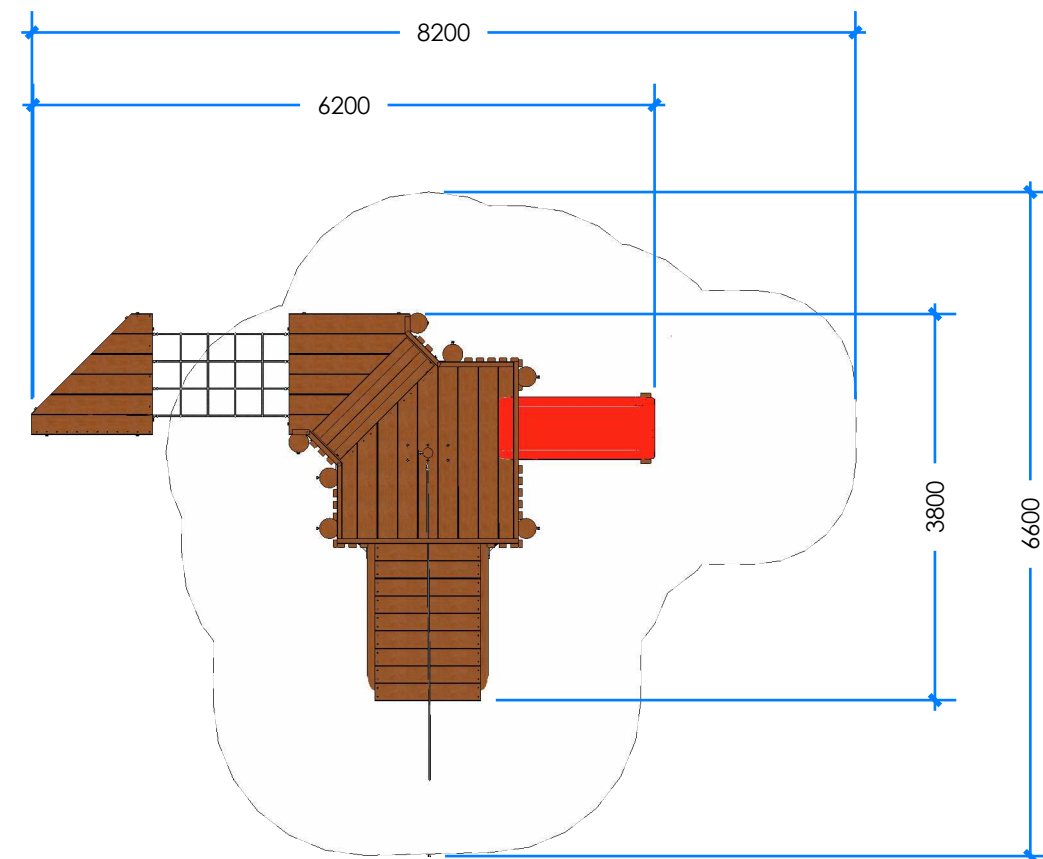

## Product Information

Category:	ELEVATED PLAY
Name:	TRI-CLIMBER
Code:	L002500
Free Height of Fall:	900 mm

**2 ELEVATION**  
Scale: 1:75

**1 PERSPECTIVE**  
Scale: NTS

**3 TOP**  
Scale: 1:75

\* Most Lypa products are hand-crafted so actual dimensions may vary. Please advise of particular requirements or constraints to be accommodated.