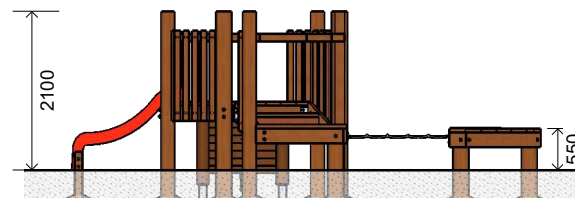

## Product Information

Category:	Elevated Play
Name:	Tri Climber
Code:	L002500

## Dimensions (mm)

Length:	6,200
Width:	5,600
Overall Height:	2,100

1 **Perspective**  
Scale: NTS

2 **Front View**  
Scale: 1:100

3 **Top View**  
Scale: 1:100

\* Most LyPa products are hand-crafted so actual dimensions may vary.  
Please advise of particular requirements or constraints to be accommodated.