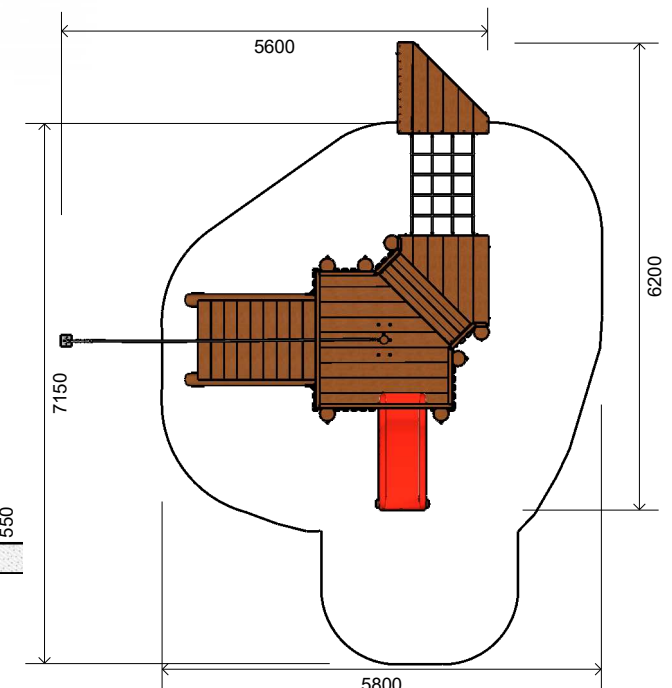

## Dimensions (mm)

Length:	6,200
Width:	5,600
Overall Height:	2,100

1 **Perspective**  
Scale: NTS

2 **Front View**  
Scale: 1:100

3 **Top View**  
Scale: 1:100

\* Most LyPa products are hand-crafted so actual dimensions may vary.  
Please advise of particular requirements or constraints to be accommodated.

\*\* This drawing and the information on it remains the property of lyPa Pty Ltd. Written permission must be obtained from lyPa Pty Ltd to copy or produce the whole or part of this drawing or product.