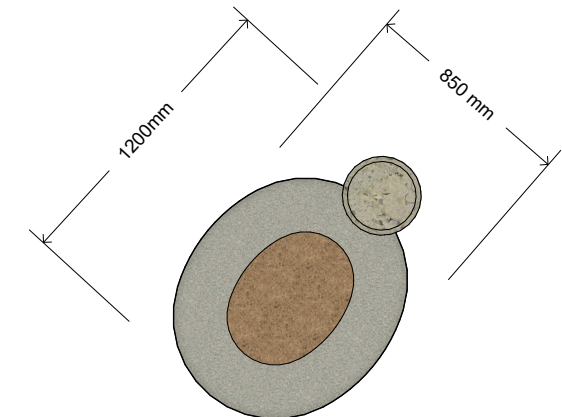

TURTLE L004700

Product Information

Category:	Creature Features
Name:	Turtle
Code:	L004700

Dimensions (mm)

Length:	1200
Width:	850
Height:	125

1 **Isometric View**
Scale: NTS

2 **ELEVATION**
Scale: 1:30

3 **TOP VIEW**
Scale: 1:30

* Most Lypa products are hand-crafted so actual dimensions may vary.
Please advise of particular requirements or constraints to be accommodated.

** This drawing and the information on it remains the property of lyPa Pty Ltd.
Written permission must be obtained from lyPa Pty Ltd to copy or produce the whole or part of this drawing or product.