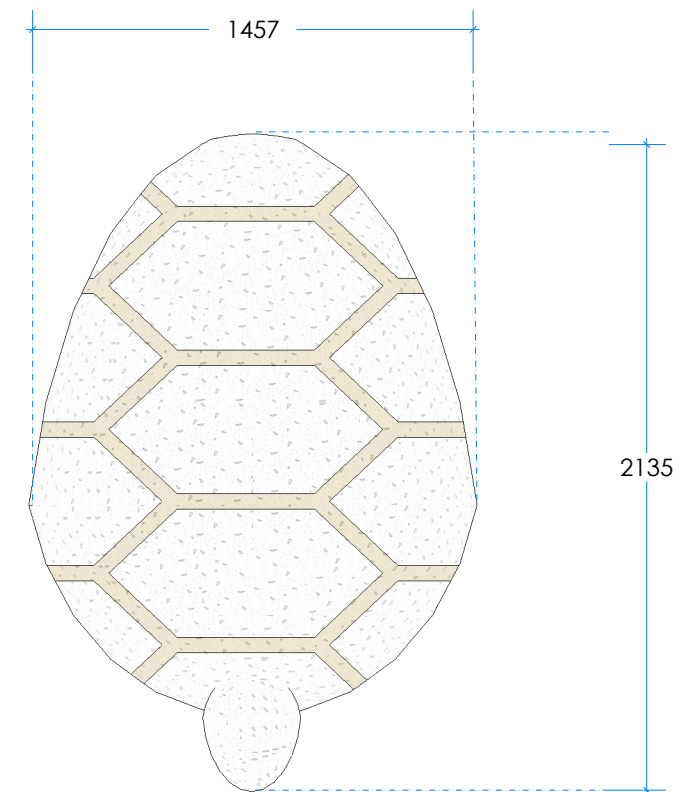

TURTLE

Product Information

Code: L004700
Category: CREATURE FEATURES
Free Height of Fall: N/A

1 Perspective

2 Elevation

3 Top