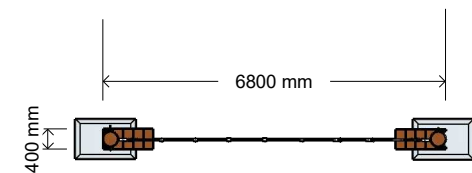

VINE RUN L006100

Product Information

Category:	Journey Pathways
Name:	Vine Run
Code:	L006100

Dimensions (mm)

Overall Height:	3,350
Step Height:	550
Length:	6,800
Width:	400

1 **Isometric View**
Scale: NTS

2 **Front View**
Scale: NTS

3 **Top View**
Scale: NTS

* Most Lypa products are hand-crafted so actual dimensions may vary.
Please advise of particular requirements or constraints to be accommodated.

** This drawing and the information on it remains the property of lyPa Pty Ltd.
Written permission must be obtained from lyPa Pty Ltd to copy or produce the
whole or part of this drawing or product.