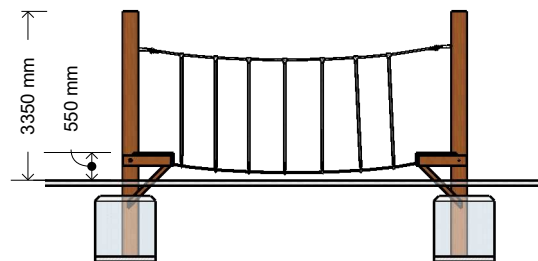

VINE RUN L006100

Product Information

Category:	Journey Pathways
Name:	Vine Run
Code:	L006100

Dimensions (mm)

Overall Height:	3,350
Step Height:	550
Length:	6,800
Width:	400

1 **Isometric View**
Scale: NTS

2 **Front View**
Scale: NTS

3 **Top View**
Scale: NTS

* Most Lypa products are hand-crafted so actual dimensions may vary.
Please advise of particular requirements or constraints to be accommodated.

** This drawing and the information on it remains the property of lyPa Pty Ltd.
Written permission must be obtained from lyPa Pty Ltd to copy or produce the
whole or part of this drawing or product.