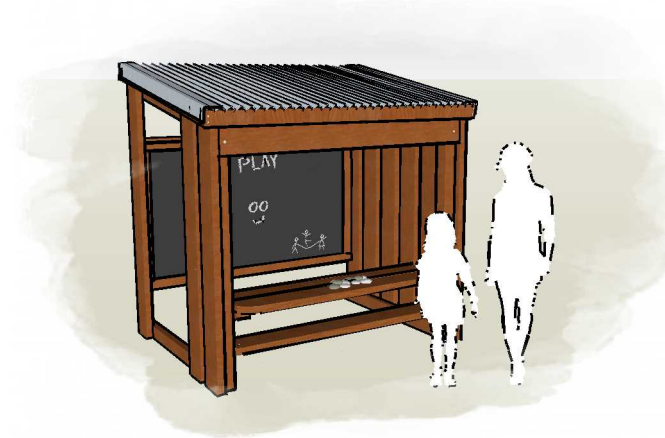

# L010304 WALL CUBBY WITH BLACKBOARD

## Product Information

Category: Cubby Spaces  
Name: Wall Cubby With Blackboard  
Code: L010304

## Dimensions (mm)

Length: 2200  
Width: 1700  
Overall Height: 2200

1 Perspective  
Scale: NTS

1700

2 Front View  
Scale: 1:50

3 Top View  
Scale: 1:50

\* Most LyPa products are hand-crafted so actual dimensions may vary.  
Please advise of particular requirements or constraints to be accommodated.