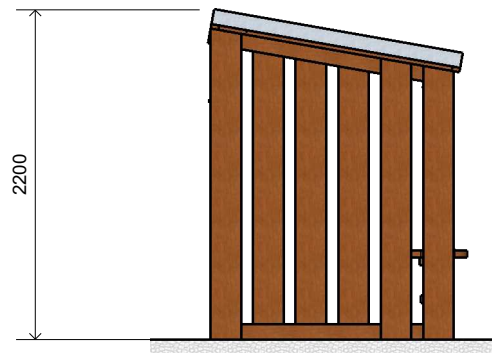

## Dimensions (mm)

Length: 2200  
Width: 1700  
Overall Height: 2200

1 Perspective  
Scale: NTS

1700

2 Front View  
Scale: 1:50

3 Top View  
Scale: 1:50

\* Most LyPa products are hand-crafted so actual dimensions may vary.  
Please advise of particular requirements or constraints to be accommodated.