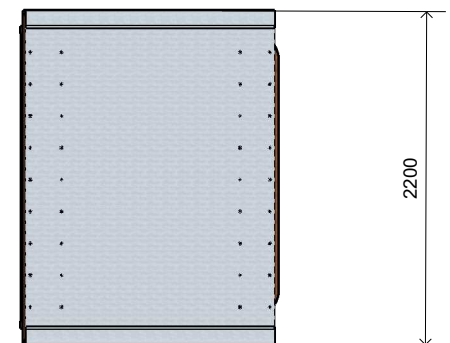

## Dimensions (mm)

Length: 2200  
Width: 1700  
Overall Height: 2200

1 Perspective  
Scale: NTS

1700

2 Front View  
Scale: 1:50

3 Top View  
Scale: 1:50

\* Most LyPa products are hand-crafted so actual dimensions may vary.  
Please advise of particular requirements or constraints to be accommodated.