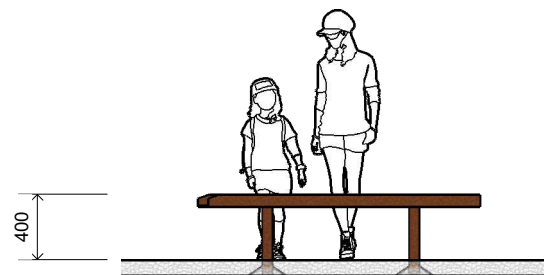

L003102 WATER CHANNEL CURVED RH

Product Information

Category: Sand & Water Play
Name: Water Channel Curved RH
Code: L003102

Dimensions (mm)

Length: 1,900
Width: 200
Overall Height: 400

1 Perspective
Scale: NTS

2 Front View
Scale: 1:50

3 Top View
Scale: 1:50

* Most LyPa products are hand-crafted so actual dimensions may vary.
Please advise of particular requirements or constraints to be accommodated.

** This drawing and the information on it remains the property of lyPa Pty Ltd. Written permission must be obtained from lyPa Pty Ltd to copy or produce the whole or part of this drawing or product.