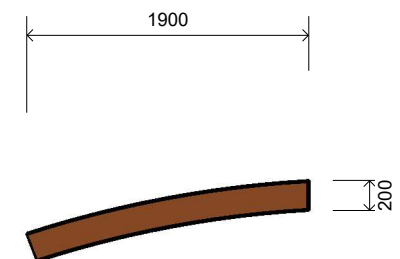

L003102 WATER CHANNEL CURVED RH

Product Information

Category: Sand & Water Play
Name: Water Channel Curved RH
Code: L003102

Dimensions (mm)

Length: 1,900
Width: 200
Overall Height: 400

1 Perspective
Scale: NTS

2 Front View
Scale: 1:50

3 Top View
Scale: 1:50

* Most LyPa products are hand-crafted so actual dimensions may vary.
Please advise of particular requirements or constraints to be accommodated.

** This drawing and the information on it remains the property of lyPa Pty Ltd. Written permission must be obtained from lyPa Pty Ltd to copy or produce the whole or part of this drawing or product.