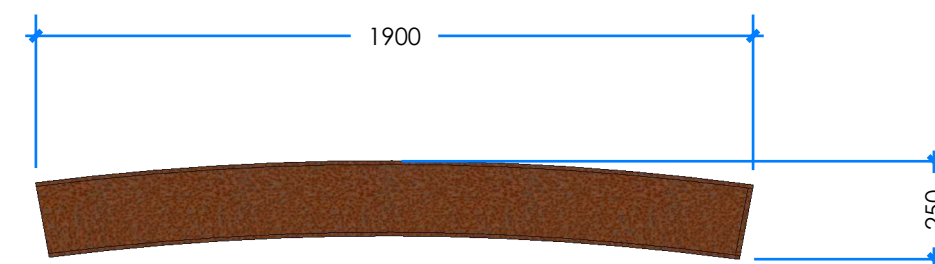

WATER CHANNEL L003102 - PRODUCT SHEET

Product Information

Category:	SAND & WATER
Name:	WATER CHANNEL
Code:	L003102
Free Height of Fall:	NA mm

1 PERSPECTIVE
Scale: NTS

* Most Lypa products are hand-crafted so actual dimensions may vary. Please advise of particular requirements or constraints to be accommodated.

** This drawing and the information on it remains the property of lyPa Pty Ltd. Written permission must be obtained from lyPa Pty Ltd to copy or produce the whole or part of this drawing or product.

2 ELEVATION
Scale: 1:20

3 TOP
Scale: 1:20