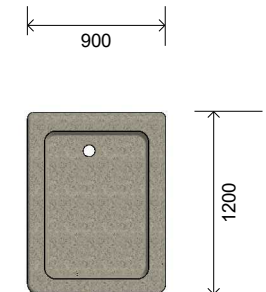

L001600 WATER PLAY TABLE

Product Information

Category:	Sand & Water Play
Name:	Water Play Table
Code:	L001600

Dimensions (mm)

Length:	1,200
Width:	900
Overall Height:	800

1 **Perspective**
Scale: NTS

2 **Front View**
Scale: 1:50

3 **Top View**
Scale: 1:50

* Most LyPa products are hand-crafted so actual dimensions may vary.
Please advise of particular requirements or constraints to be accommodated.

** This drawing and the information on it remains the property of lyPa Pty Ltd. Written permission must be obtained from lyPa Pty Ltd to copy or produce the whole or part of this drawing or product.