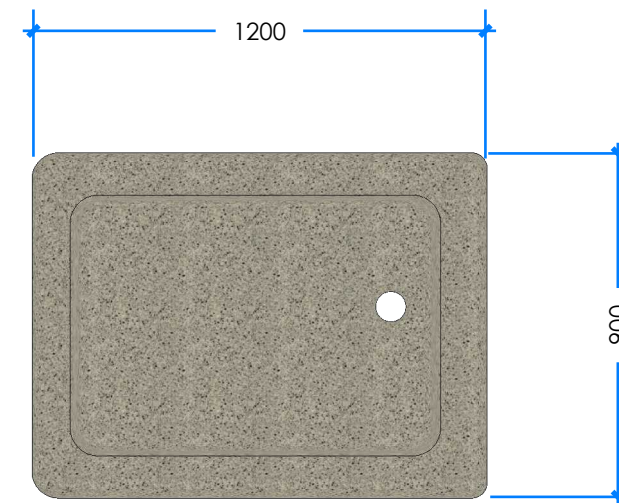

WATER PLAY TABLE L001600 - PRODUCT SHEET

Product Information

Category:	SAND & WATER
Name:	WATER PLAY TABLE
Code:	L001600
Free Height of Fall:	NA mm

2 ELEVATION
Scale: 1:20

1 PERSPECTIVE
Scale: NTS

3 TOP
Scale: 1:20