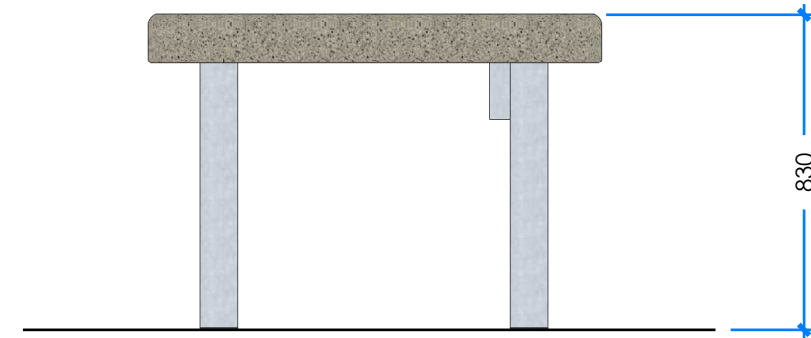

WATER PLAY TABLE L001600 - PRODUCT SHEET

Product Information

Category:	SAND & WATER
Name:	WATER PLAY TABLE
Code:	L001600
Free Height of Fall:	NA mm

2 ELEVATION
Scale: 1:20

1 PERSPECTIVE
Scale: NTS

3 TOP
Scale: 1:20

* Most Lypa products are hand-crafted so actual dimensions may vary. Please advise of particular requirements or constraints to be accommodated.

** This drawing and the information on it remains the property of lyPa Pty Ltd. Written permission must be obtained from lyPa Pty Ltd to copy or produce the whole or part of this drawing or product.