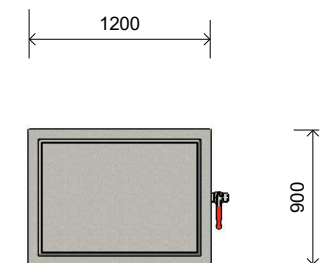

L004900 WATER PLAY TROUGH

Product Information

Category: Sand & Water Play
Name: Water Play Trough
Code: L004900

Dimensions (mm)

Length: 1,200
Width: 900
Height: 500

1 Perspective
Scale: NTS

2 Front View
Scale: 1:50

3 Top View
Scale: 1:50

* Most LyPa products are hand-crafted so actual dimensions may vary.
Please advise of particular requirements or constraints to be accommodated.

** This drawing and the information on it remains the property of lyPa Pty Ltd. Written permission must be obtained from lyPa Pty Ltd to copy or produce the whole or part of this drawing or product.