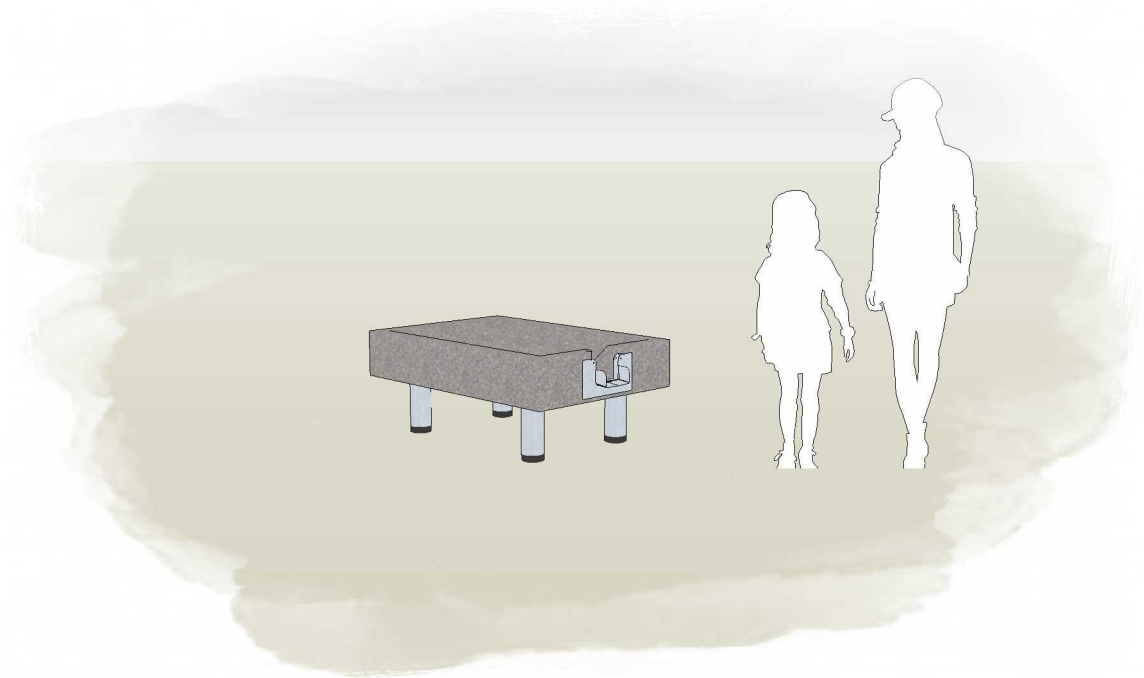

WATER PLAY TROUGH L004900 - PRODUCT SHEET

Product Information

Category:	SAND & WATER
Name:	WATER PLAY TROUGH
Code:	L004900
Free Height of Fall:	NA mm

1 PERSPECTIVE
Scale: NTS

* Most Lypa products are hand-crafted so actual dimensions may vary. Please advise of particular requirements or constraints to be accommodated.

** This drawing and the information on it remains the property of lyPa Pty Ltd. Written permission must be obtained from lyPa Pty Ltd to copy or produce the whole or part of this drawing or product.

2 ELEVATION
Scale: 1:20

3 TOP
Scale: 1:20