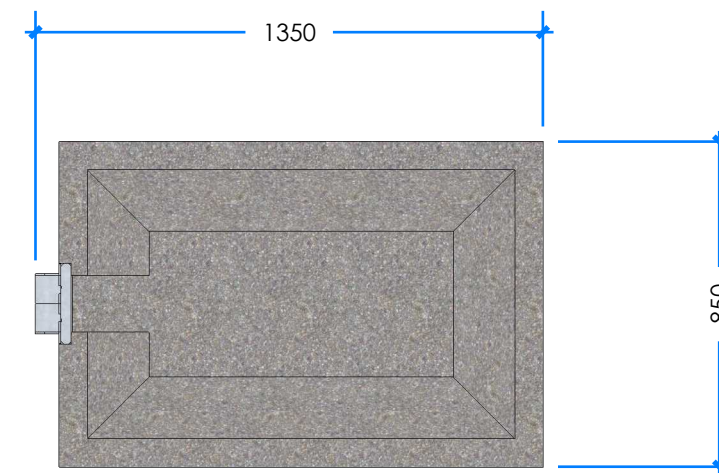

WATER PLAY TROUGH L004900 - PRODUCT SHEET

Product Information

Category:	SAND & WATER
Name:	WATER PLAY TROUGH
Code:	L004900
Free Height of Fall:	NA mm

1 PERSPECTIVE
Scale: NTS

* Most Lypa products are hand-crafted so actual dimensions may vary. Please advise of particular requirements or constraints to be accommodated.

** This drawing and the information on it remains the property of lyPa Pty Ltd. Written permission must be obtained from lyPa Pty Ltd to copy or produce the whole or part of this drawing or product.

2 ELEVATION
Scale: 1:20

3 TOP
Scale: 1:20