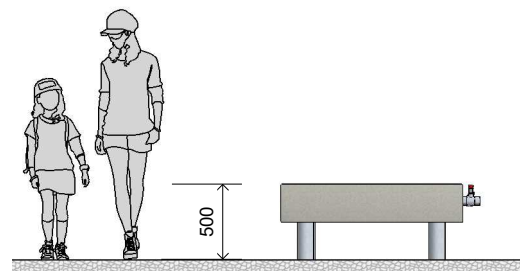

L004900 WATER PLAY TROUGH

Product Information

Category: Sand & Water Play
Name: Water Play Trough
Code: L004900

Dimensions (mm)

Length: 1,200
Width: 900
Height: 500

1 Perspective
Scale: NTS

2 Front View
Scale: 1:50

3 Top View
Scale: 1:50

* Most LyPa products are hand-crafted so actual dimensions may vary.
Please advise of particular requirements or constraints to be accommodated.

** This drawing and the information on it remains the property of lyPa Pty Ltd. Written permission must be obtained from lyPa Pty Ltd to copy or produce the whole or part of this drawing or product.