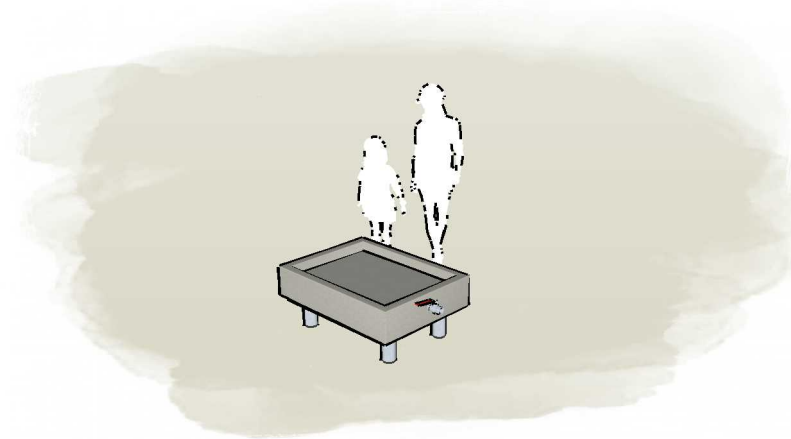

L004900 WATER PLAY TROUGH

Product Information

Category: Sand & Water Play
Name: Water Play Trough
Code: L004900

Dimensions (mm)

Length: 1,200
Width: 900
Height: 500

1 Perspective
Scale: NTS

2 Front View
Scale: 1:50

3 Top View
Scale: 1:50

* Most LyPa products are hand-crafted so actual dimensions may vary.
Please advise of particular requirements or constraints to be accommodated.

** This drawing and the information on it remains the property of lyPa Pty Ltd. Written permission must be obtained from lyPa Pty Ltd to copy or produce the whole or part of this drawing or product.