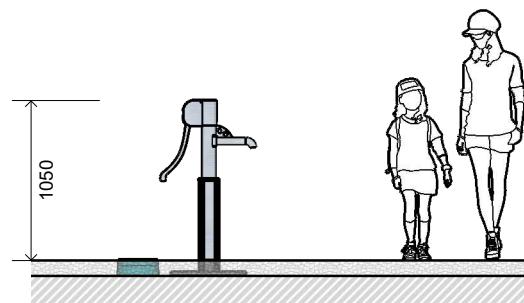

L003002 WATER PUMP MAINS ASSEMBLY

Product Information

Category: Sand & Water Play
Name: Water Pump Mains Assembly
Code: L003002

Dimensions (mm)

Length: 640
Width: 150
Overall Height: 1,050

1 **Perspective**
Scale: NTS

2 **Front View**
Scale: 1:50

3 **Top View**
Scale: 1:50

* Most LyPa products are hand-crafted so actual dimensions may vary.
Please advise of particular requirements or constraints to be accommodated.

** This drawing and the information on it remains the property of lyPa Pty Ltd. Written permission must be obtained from lyPa Pty Ltd to copy or produce the whole or part of this drawing or product.