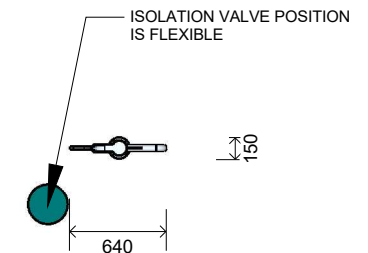

L003002 WATER PUMP MAINS ASSEMBLY

Product Information

Category: Sand & Water Play
Name: Water Pump Mains Assembly
Code: L003002

Dimensions (mm)

Length: 640
Width: 150
Overall Height: 1,050

1 **Perspective**
Scale: NTS

2 **Front View**
Scale: 1:50

3 **Top View**
Scale: 1:50

* Most LyPa products are hand-crafted so actual dimensions may vary.
Please advise of particular requirements or constraints to be accommodated.

** This drawing and the information on it remains the property of lyPa Pty Ltd. Written permission must be obtained from lyPa Pty Ltd to copy or produce the whole or part of this drawing or product.