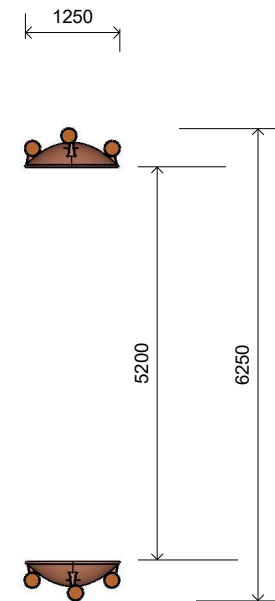

L010400 WHISPERING DISH

Product Information

Category:	Sound & Music
Name:	Whispering Dish
Code:	L010400

Dimensions (mm)

Length:	6,250
Width:	1,250
Height:	2,600

1 **Perspective**
Scale: NTS

2 **Front View**
Scale: 1:100

3 **Top View**
Scale: 1:100

* Most LyPa products are hand-crafted so actual dimensions may vary.
Please advise of particular requirements or constraints to be accommodated.

** This drawing and the information on it remains the property of lyPa Pty Ltd. Written permission must be obtained from lyPa Pty Ltd to copy or produce the whole or part of this drawing or product.