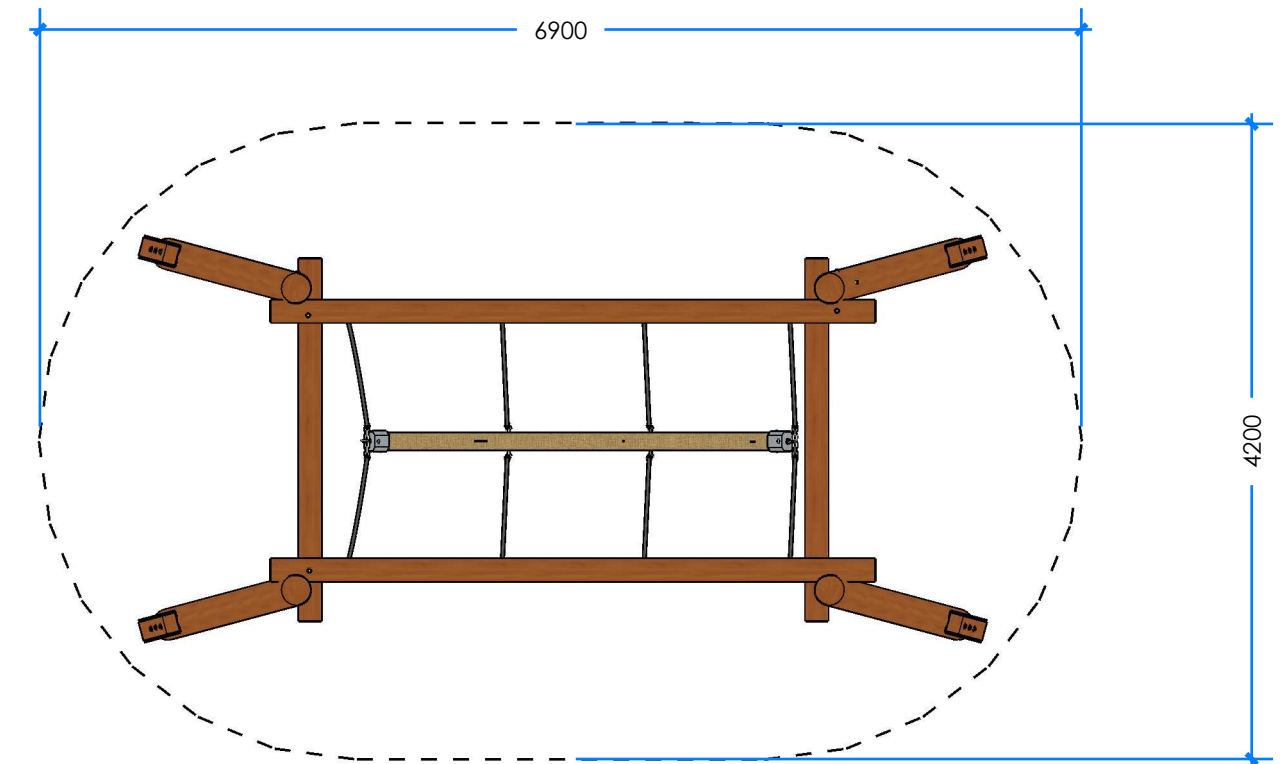

WIBBLY WOBBLE L014901 - PRODUCT SHEET

Product Information

Category:	DYNAMIC
Name:	WIBBLY WOBBLE
Code:	L014901
Free Height of Fall:	1,200 mm

2 ELEVATION
Scale: 1:50

3 TOP
Scale: 1:50

1 PERSPECTIVE
Scale: TBA

* Most Lypa products are hand-crafted so actual dimensions may vary. Please advise of particular requirements or constraints to be accommodated.

** This drawing and the information on it remains the property of lyPa Pty Ltd. Written permission must be obtained from lyPa Pty Ltd to copy or produce the whole or part of this drawing or product.