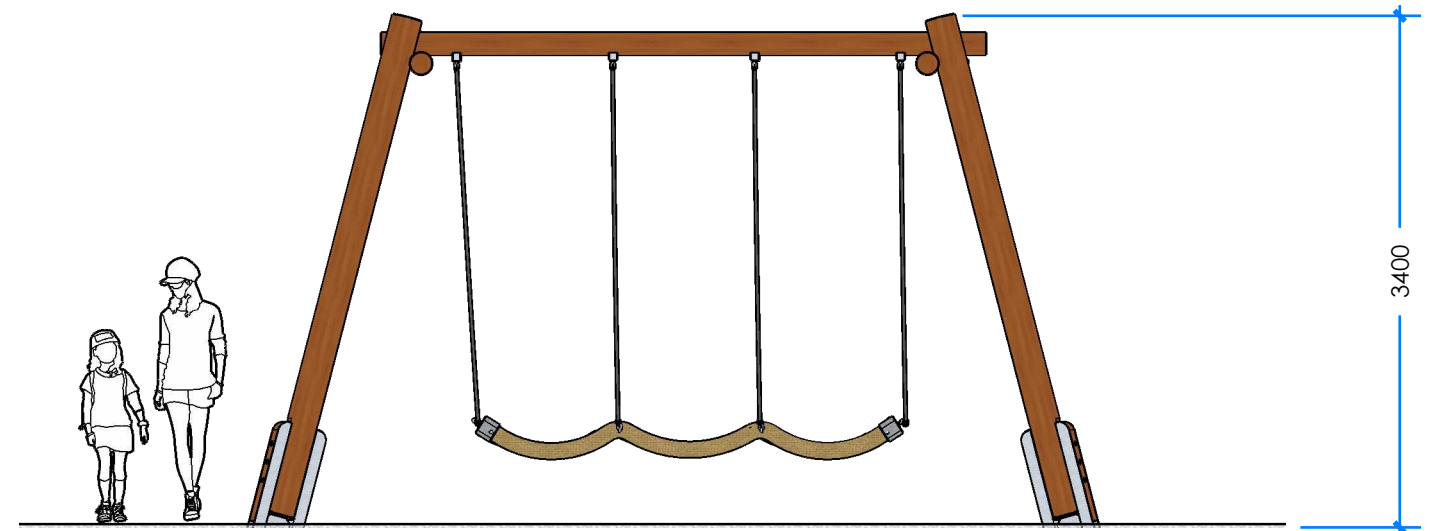

WIBBLY WOBBLE L014901 - PRODUCT SHEET

Product Information

Category:	DYNAMIC
Name:	WIBBLY WOBBLE
Code:	L014901
Free Height of Fall:	1,200 mm

2 ELEVATION
Scale: 1:50

3 TOP
Scale: 1:50

1 PERSPECTIVE
Scale: TBA

* Most Lypa products are hand-crafted so actual dimensions may vary. Please advise of particular requirements or constraints to be accommodated.

** This drawing and the information on it remains the property of lyPa Pty Ltd. Written permission must be obtained from lyPa Pty Ltd to copy or produce the whole or part of this drawing or product.