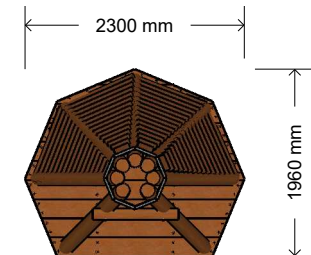

WIGWAM L001003

Product Information

Category: Cubby Spaces
Name: Wigwam
Code: L001003

Dimensions (mm)

Overall Height: 3,000

1 **Isometric View**
Scale: NTS

2 **Front View**
Scale: NTS

3 **Top View**
Scale: NTS

* Most Lypa products are hand-crafted so actual dimensions may vary.
Please advise of particular requirements or constraints to be accommodated.

** This drawing and the information on it remains the property of lyPa Pty Ltd.
Written permission must be obtained from lyPa Pty Ltd to copy or produce the whole or part of this drawing or product.