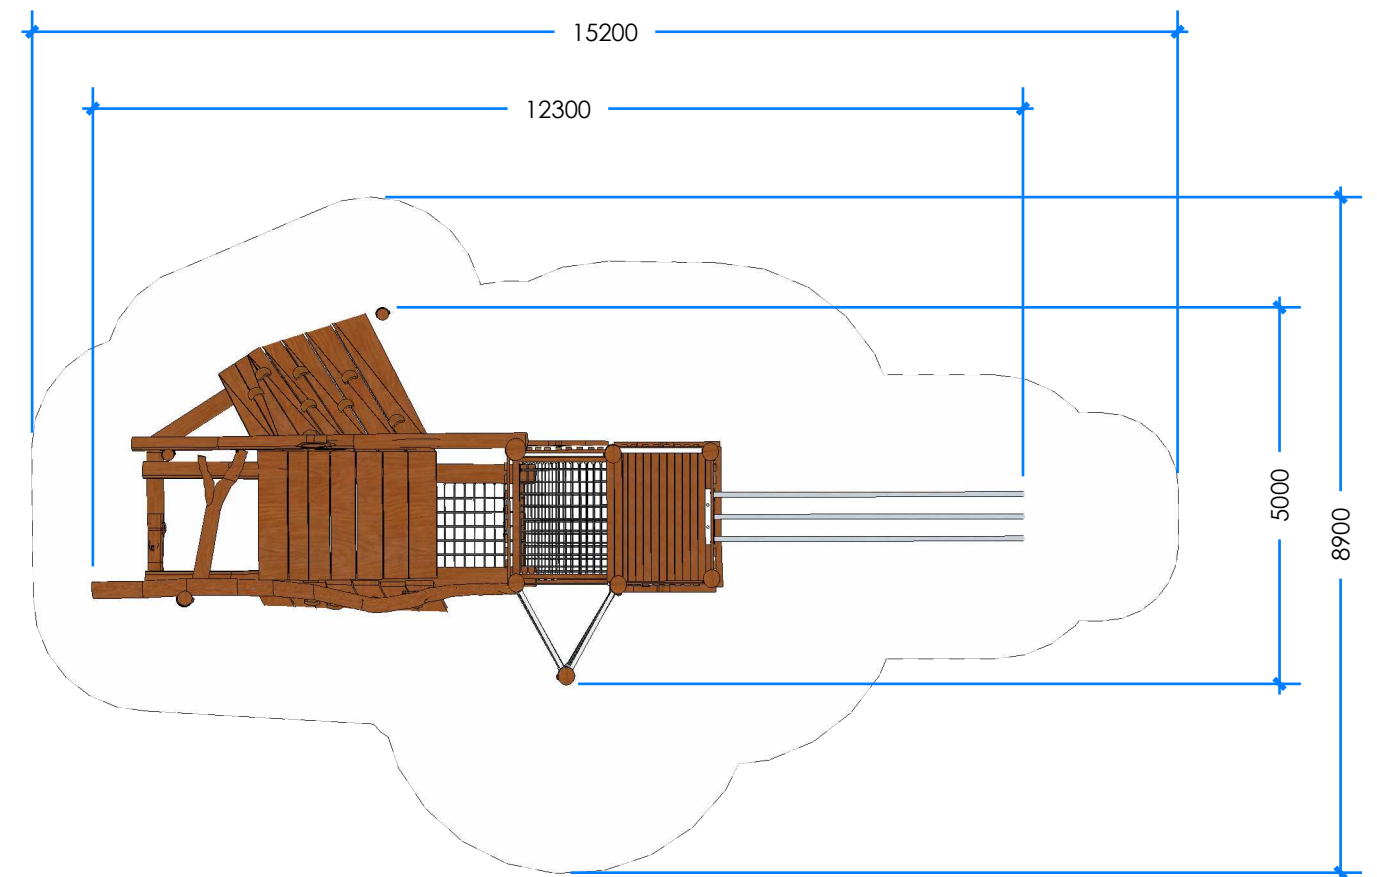

YIRRA TOWER L002700 - PRODUCT SHEET

Product Information

Category:	ELEVATED PLAY
Name:	YIRRA TOWER
Code:	L002700
Free Height of Fall:	3,000 mm

1 PERSPECTIVE
Scale: NTS

* Most Lypa products are hand-crafted so actual dimensions may vary. Please advise of particular requirements or constraints to be accommodated.

** This drawing and the information on it remains the property of lyPa Pty Ltd. Written permission must be obtained from lyPa Pty Ltd to copy or produce the whole or part of this drawing or product.

2 ELEVATION
Scale: 1:100

3 TOP
Scale: 1:100