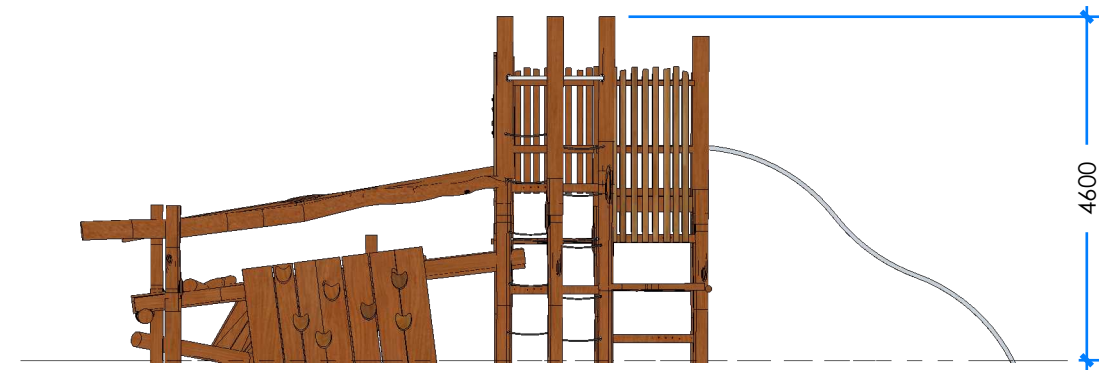

YIRRA TOWER L002700 - PRODUCT SHEET

Product Information

Category:	ELEVATED PLAY
Name:	YIRRA TOWER
Code:	L002700
Free Height of Fall:	3,000 mm

1 PERSPECTIVE
Scale: NTS

* Most Lypa products are hand-crafted so actual dimensions may vary. Please advise of particular requirements or constraints to be accommodated.

** This drawing and the information on it remains the property of lyPa Pty Ltd. Written permission must be obtained from lyPa Pty Ltd to copy or produce the whole or part of this drawing or product.

2 ELEVATION
Scale: 1:100

3 TOP
Scale: 1:100